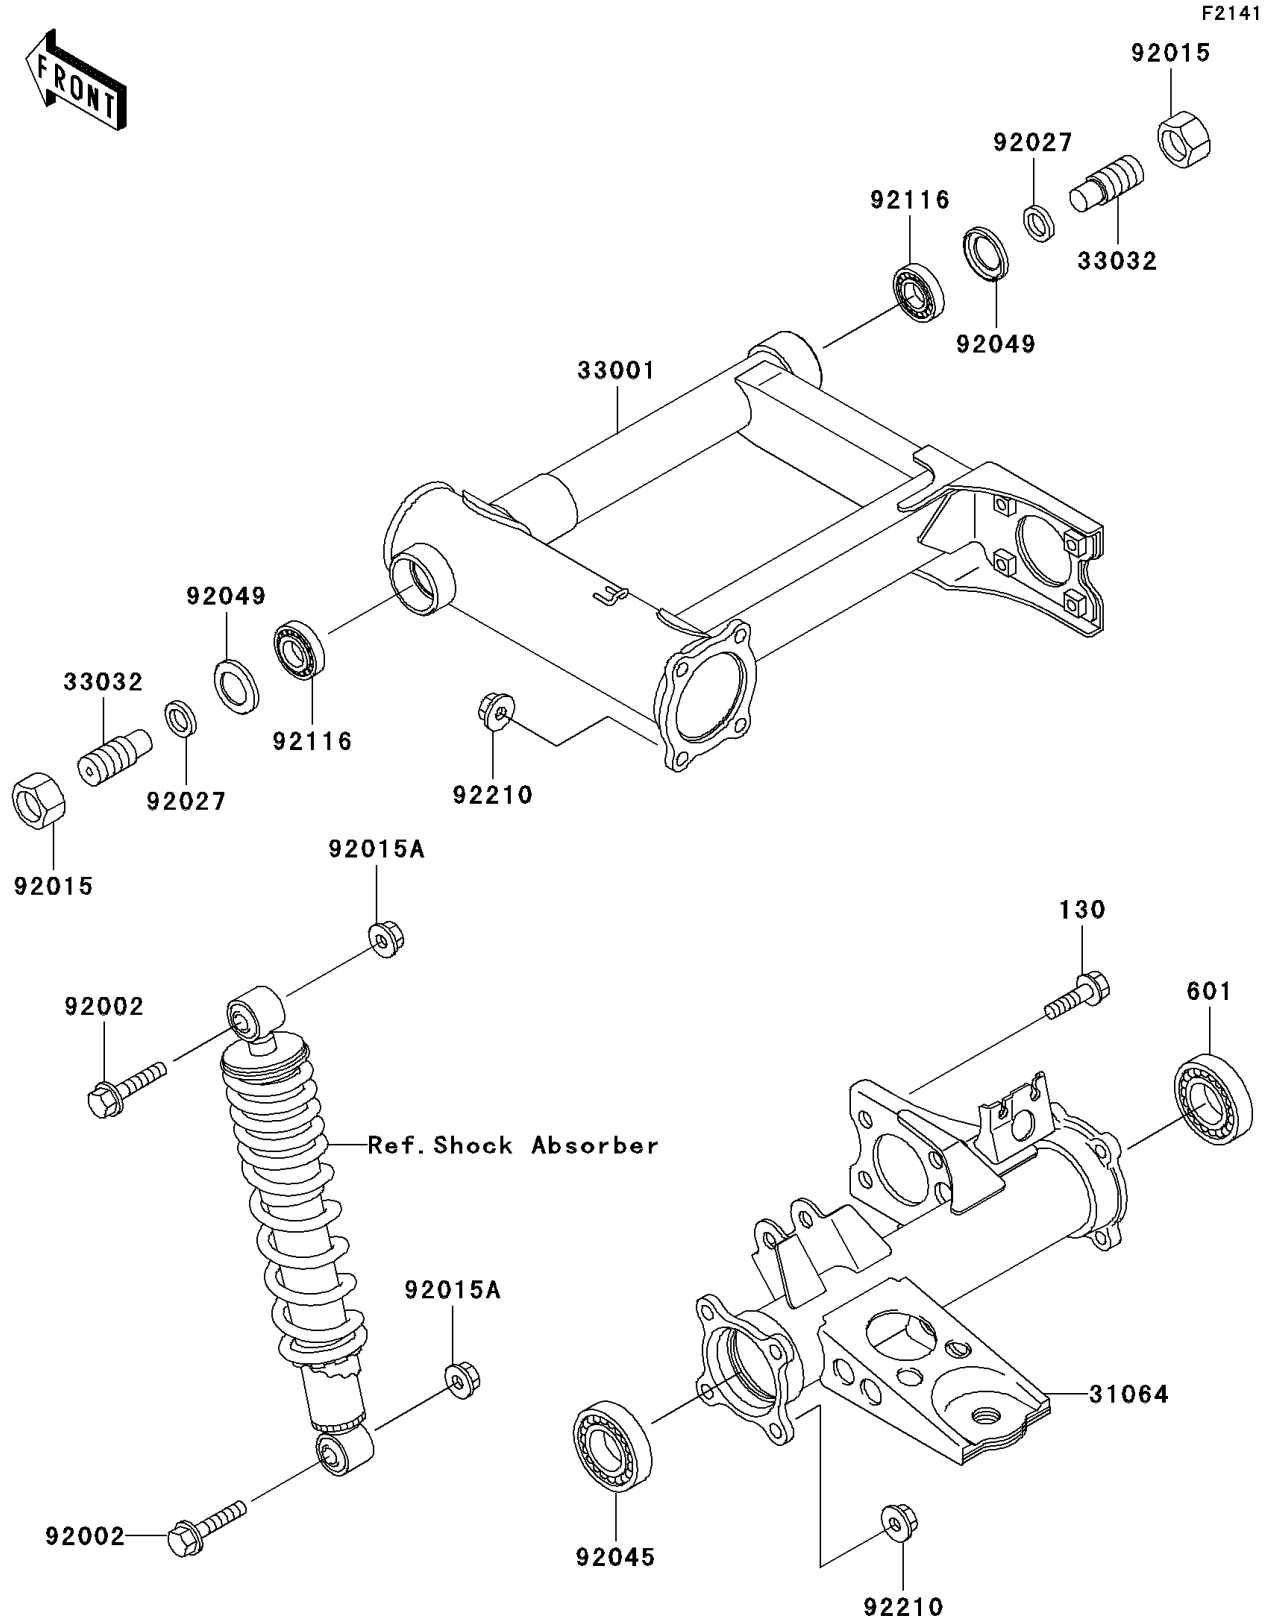

2001 Prairie 300 PARTS DIAGRAM

Swingarm

2001 Prairie 300 PARTS LIST

Swingarm

ITEM NAME	PART NUMBER	QUANTITY
BOLT-FLANGED,10X25 (Ref # 130)	130J1025	4
BEARING-BALL,#6008UU (Ref # 601)	601A6008UU	1
PIPE-COMP (Ref # 31064)	31064-1212	1
ARM-COMP-SWING (Ref # 33001)	33001-1552	1
SHAFT-SWING ARM (Ref # 33032)	33032-1034	2
BOLT,FLANGED,12X55 (Ref # 92002)	92002-1840	2
NUT,22MM (Ref # 92015)	92015-1229	2
NUT,FLANGED,LOCK,12MM (Ref # 92015A)	92015-1617	2
COLLAR,17X26X4.5 (Ref # 92027)	92027-1394	2
BEARING-BALL (Ref # 92045)	92045-1177	1
SEAL-OIL,26406 (Ref # 92049)	92049-1030	2
BEARING-ROLLER,4T30203E1 (Ref # 92116)	92116-1001	2
NUT,LOCK,FLANGED,10MM (Ref # 92210)	92210-1080	8