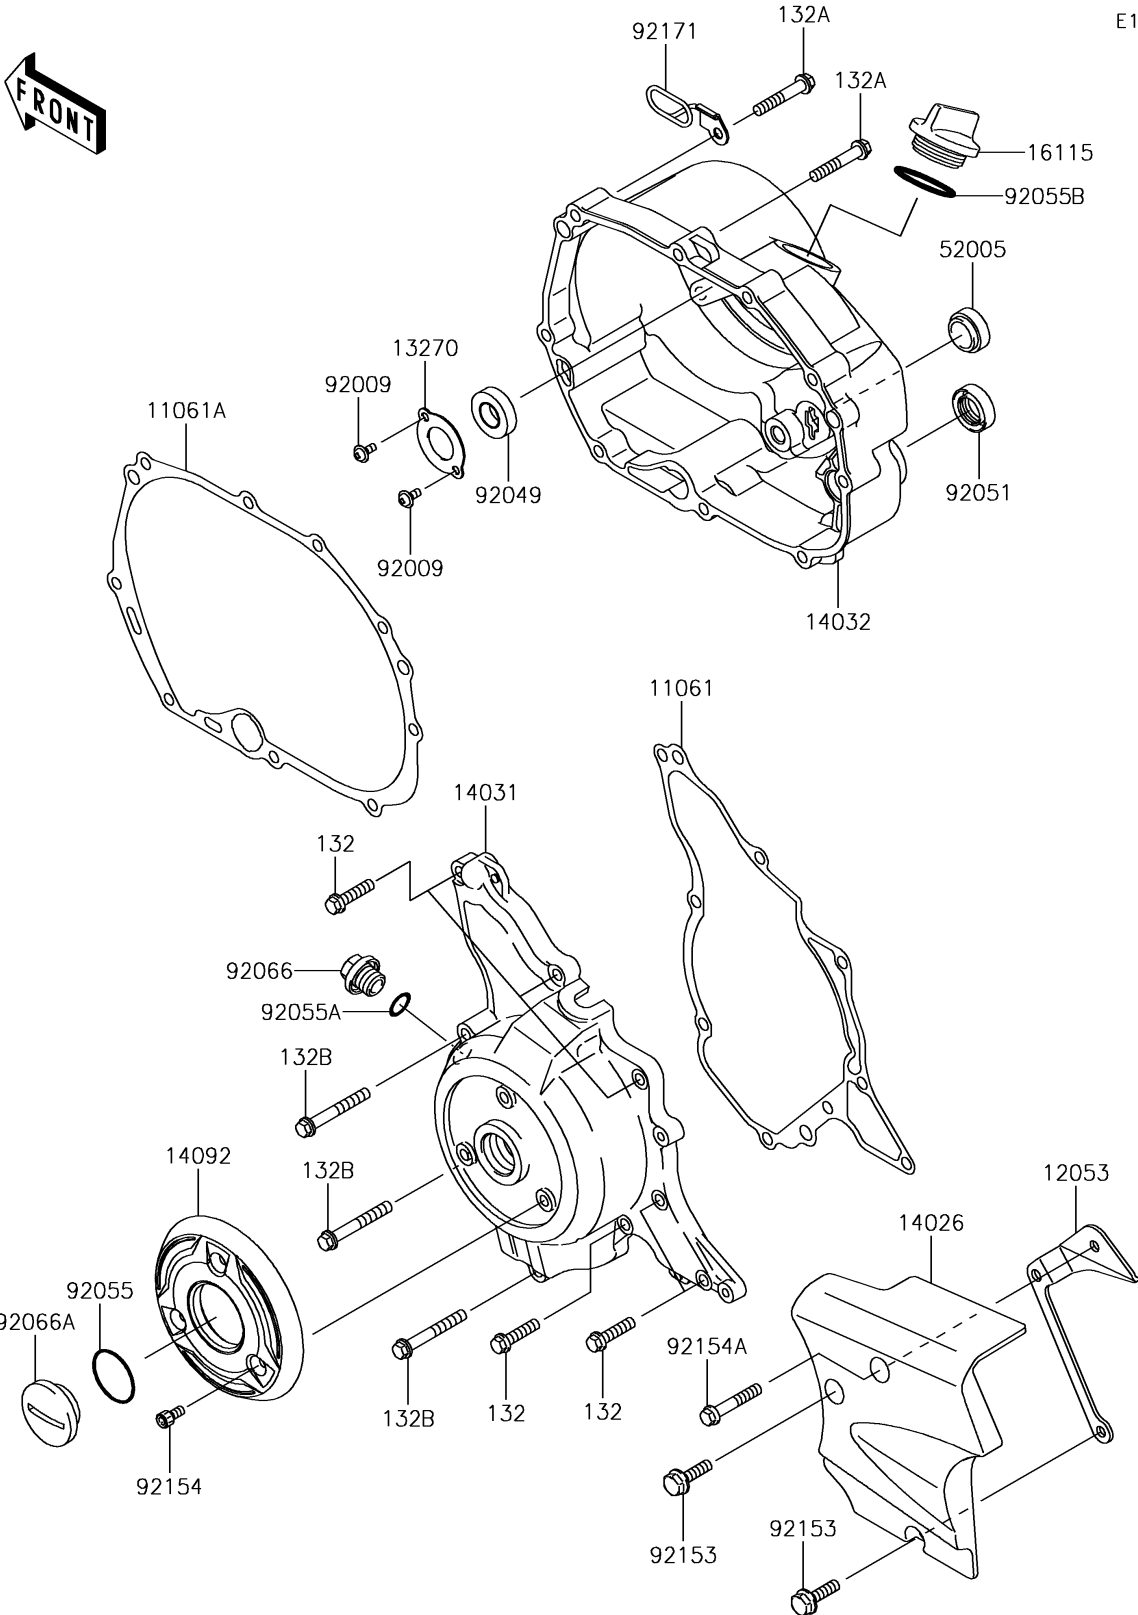

2016 KLX®110 PARTS DIAGRAM

Engine Cover(s)

E1431

2016 KLX®110 PARTS LIST

Engine Cover(s)

ITEM NAME	PART NUMBER	QUANTITY
GASKET,GENERATOR COVER (Ref # 11061)	11061-0257	1
GASKET,CLUTCH COVER (Ref # 11061A)	11061-0426	1
GUIDE-CHAIN (Ref # 12053)	12053-0164	1
BOLT-FLANGED-SMALL,6X25 (Ref # 132)	132BD0625	6
PLATE (Ref # 13270)	13270-1800	1
BOLT-FLANGED-SMALL,6X35 (Ref # 132A)	132BD0635	9
BOLT-FLANGED-SMALL,6X45 (Ref # 132B)	132BD0645	3
COVER-CHAIN (Ref # 14026)	14026-0070	1
COVER-GENERATOR,SILVER (Ref # 14031)	14031-0119-GS	1
COVER-CLUTCH (Ref # 14032)	14032-0129	1
COVER (Ref # 14092)	14092-0029	1
CAP-OIL FILLER (Ref # 16115)	16115-1068	1
GAUGE,OIL LEVEL (Ref # 52005)	52005-0019	1
SCREW (Ref # 92009)	92009-1745	2
SEAL-OIL,S 12 28 7 HS (Ref # 92049)	92049-0051	1
SEAL-OIL,TB16267 (Ref # 92051)	92051-003	1
RING-O,25.7X2.4 (Ref # 92055)	92055-0154	1
RING-O,14.8X2.4 (Ref # 92055A)	92055-0194	1
RING-O,31.5X2.6 (Ref # 92055B)	92055-049	1
PLUG,14X10 (Ref # 92066)	92066-0724	1
PLUG,GENERATOR COVER CAP (Ref # 92066A)	92066-1565	1
BOLT,6X20 (Ref # 92153)	92153-1184	2
BOLT,SOCKET,5X10 (Ref # 92154)	92154-0789	3
BOLT,FLANGED,6X35 (Ref # 92154A)	92154-1297	1
CLAMP,DRAIN TUBE (Ref # 92171)	92171-1124	1