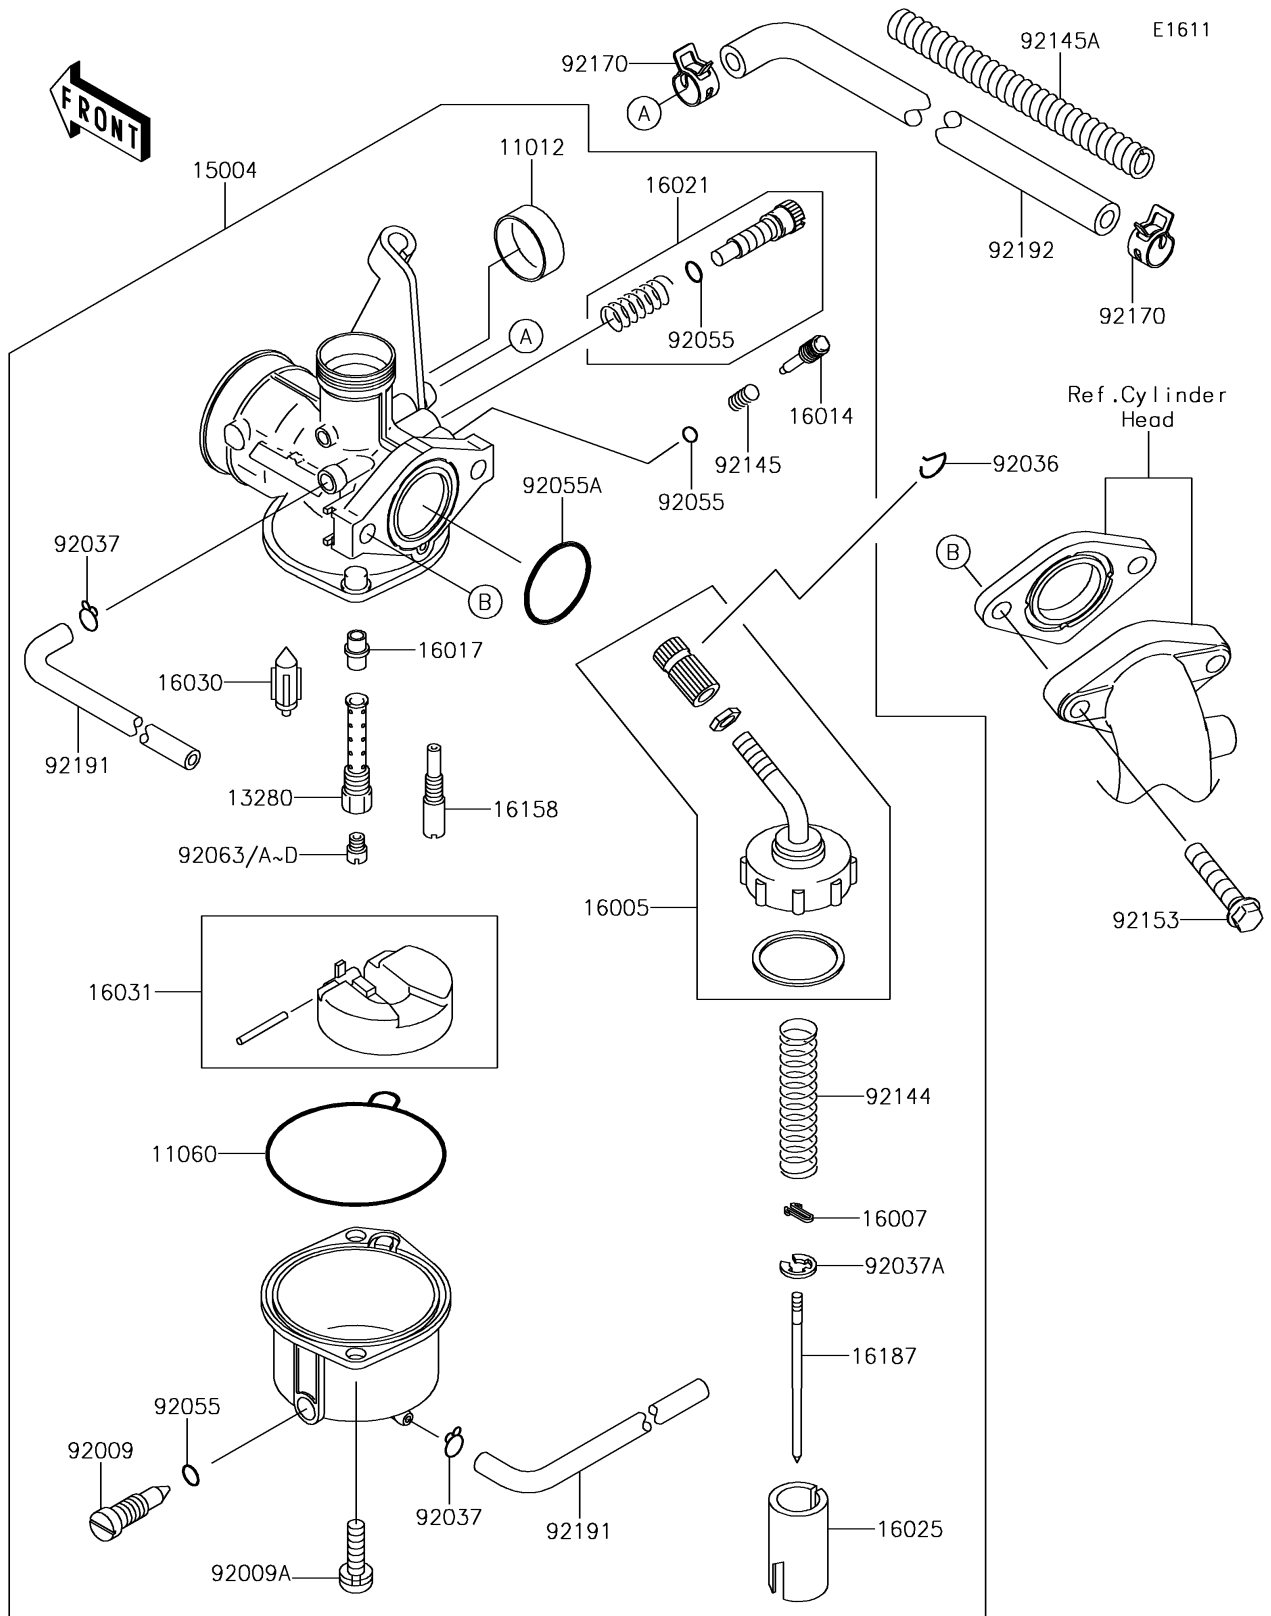

# 2016 KLX®110 PARTS DIAGRAM

Carburetor

## 2016 KLX®110 PARTS LIST

### Carburetor

ITEM NAME	PART NUMBER	QUANTITY
CAP,CHOKE (Ref # 11012)	11012-1940	1
GASKET,FLOAT CHAMBER (Ref # 11060)	11060-1700	1
HOLDER,NEEDLE JET (Ref # 13280)	13280-0359	1
CARBURETOR-ASSY,PB18 (Ref # 15004)	15004-0065	1
TOP-CHAMBER (Ref # 16005)	16005-1091	1
SEAT-SPRING (Ref # 16007)	16007-1103	1
SCREW-PILOT AIR (Ref # 16014)	16014-0011	1
JET-NEEDLE (Ref # 16017)	16017-1434	1
SCREW-THROTTLE STOP (Ref # 16021)	16021-1241	1
VALVE-THROTTLE,CA3.0 (Ref # 16025)	16025-1209	1
VALVE-FLOAT,FLOAT (Ref # 16030)	16030-0002	1
FLOAT (Ref # 16031)	16031-1088	1
JET-SLOW,#40 (Ref # 16158)	16158-0005	1
NEEDLE-JET,NCFA (Ref # 16187)	16187-1228	1
SCREW,DRAIN (Ref # 92009)	92009-1057	1
SCREW (Ref # 92009A)	92009-1750	2
RING-SNAP (Ref # 92036)	92036-018	1
CLAMP,TUBE (Ref # 92037)	92037-1142	2
CLAMP,JET NEEDLE (Ref # 92037A)	92037-1401	1
RING-O (Ref # 92055)	92055-1053	3
RING-O (Ref # 92055A)	92055-1541	1
JET-MAIN,#78 (Ref # 92063)	92063-1393	1
JET-MAIN,#72 (Ref # 92063A)	92063-1394	AR
JET-MAIN,#75 (Ref # 92063B)	92063-1395	AR
JET-MAIN,#80 (Ref # 92063C)	92063-1396	AR
JET-MAIN,#82 (Ref # 92063D)	92063-1397	AR
SPRING,THROTTLE (Ref # 92144)	92144-1875	1
SPRING (Ref # 92145)	92145-0004	1
SPRING,HOSE PROTECTOR (Ref # 92145A)	92145-1481	1

### Carburetor

ITEM NAME	PART NUMBER	QUANTITY
BOLT,FLANGED-SMALL,6X28 (Ref # 92153)	92153-1309	2
CLAMP (Ref # 92170)	92170-1872	2
TUBE,3.5X6.5X418 (Ref # 92191)	92191-1735	2
TUBE,5.8X10.8X277 (Ref # 92192)	92192-0583	1