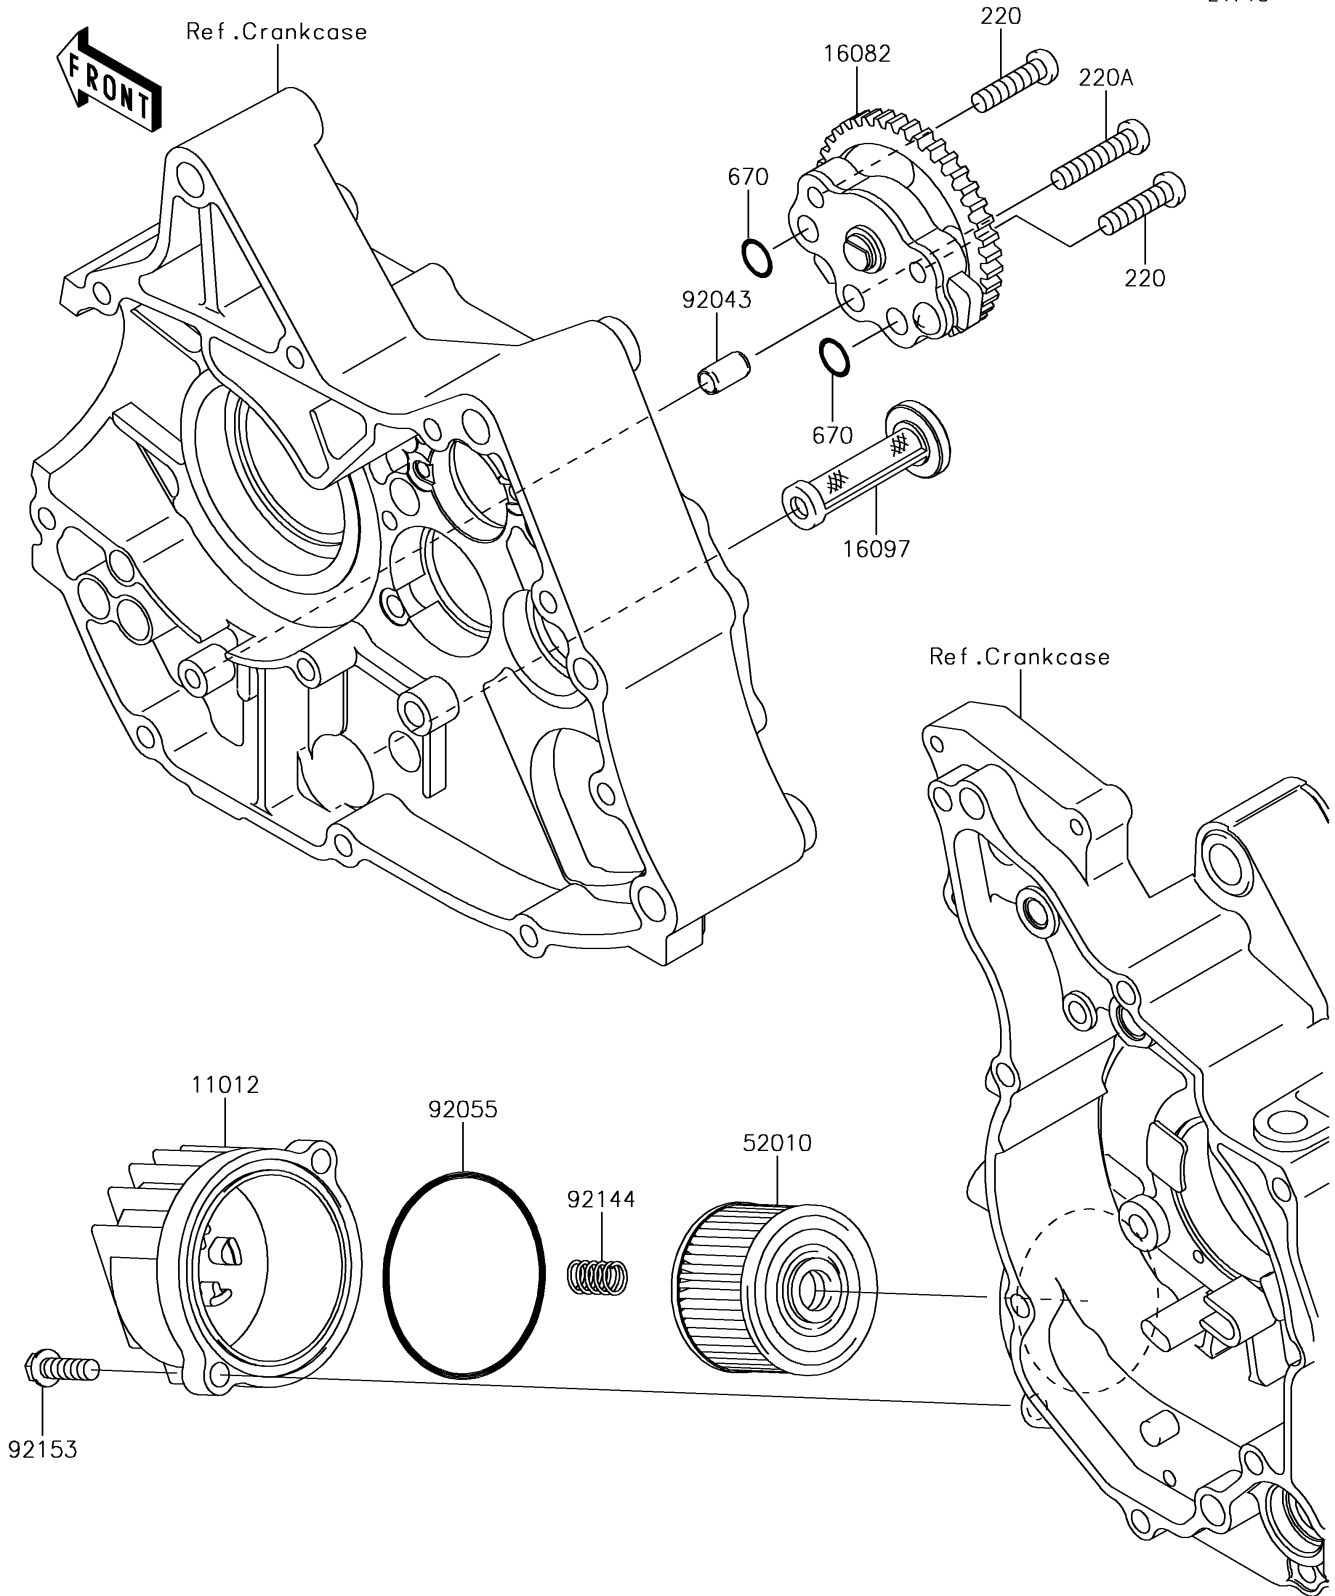

2016 KLX®110 PARTS DIAGRAM

Oil Pump

E1710

2016 KLX®110 PARTS LIST

Oil Pump

ITEM NAME	PART NUMBER	QUANTITY
CAP (Ref # 11012)	11012-1980	1
PUMP-ASSY-OIL (Ref # 16082)	16082-0010	1
FILTER-ASSY-OIL (Ref # 16097)	16097-1071	1
SCREW-PAN-CROS,6X25 (Ref # 220)	220AA0625	2
SCREW-PAN-CROS,6X30 (Ref # 220A)	220AA0630	1
ELEMENT-OIL FILTER (Ref # 52010)	52010-1053	1
O RING,9.8X1.9 (Ref # 670)	670B1510	2
PIN,6.2X8X14 (Ref # 92043)	92043-0099	1
RING-O,59.6X2.4 (Ref # 92055)	92055-3018	1
SPRING (Ref # 92144)	92144-1892	1
BOLT,6X20 (Ref # 92153)	92153-1184	2