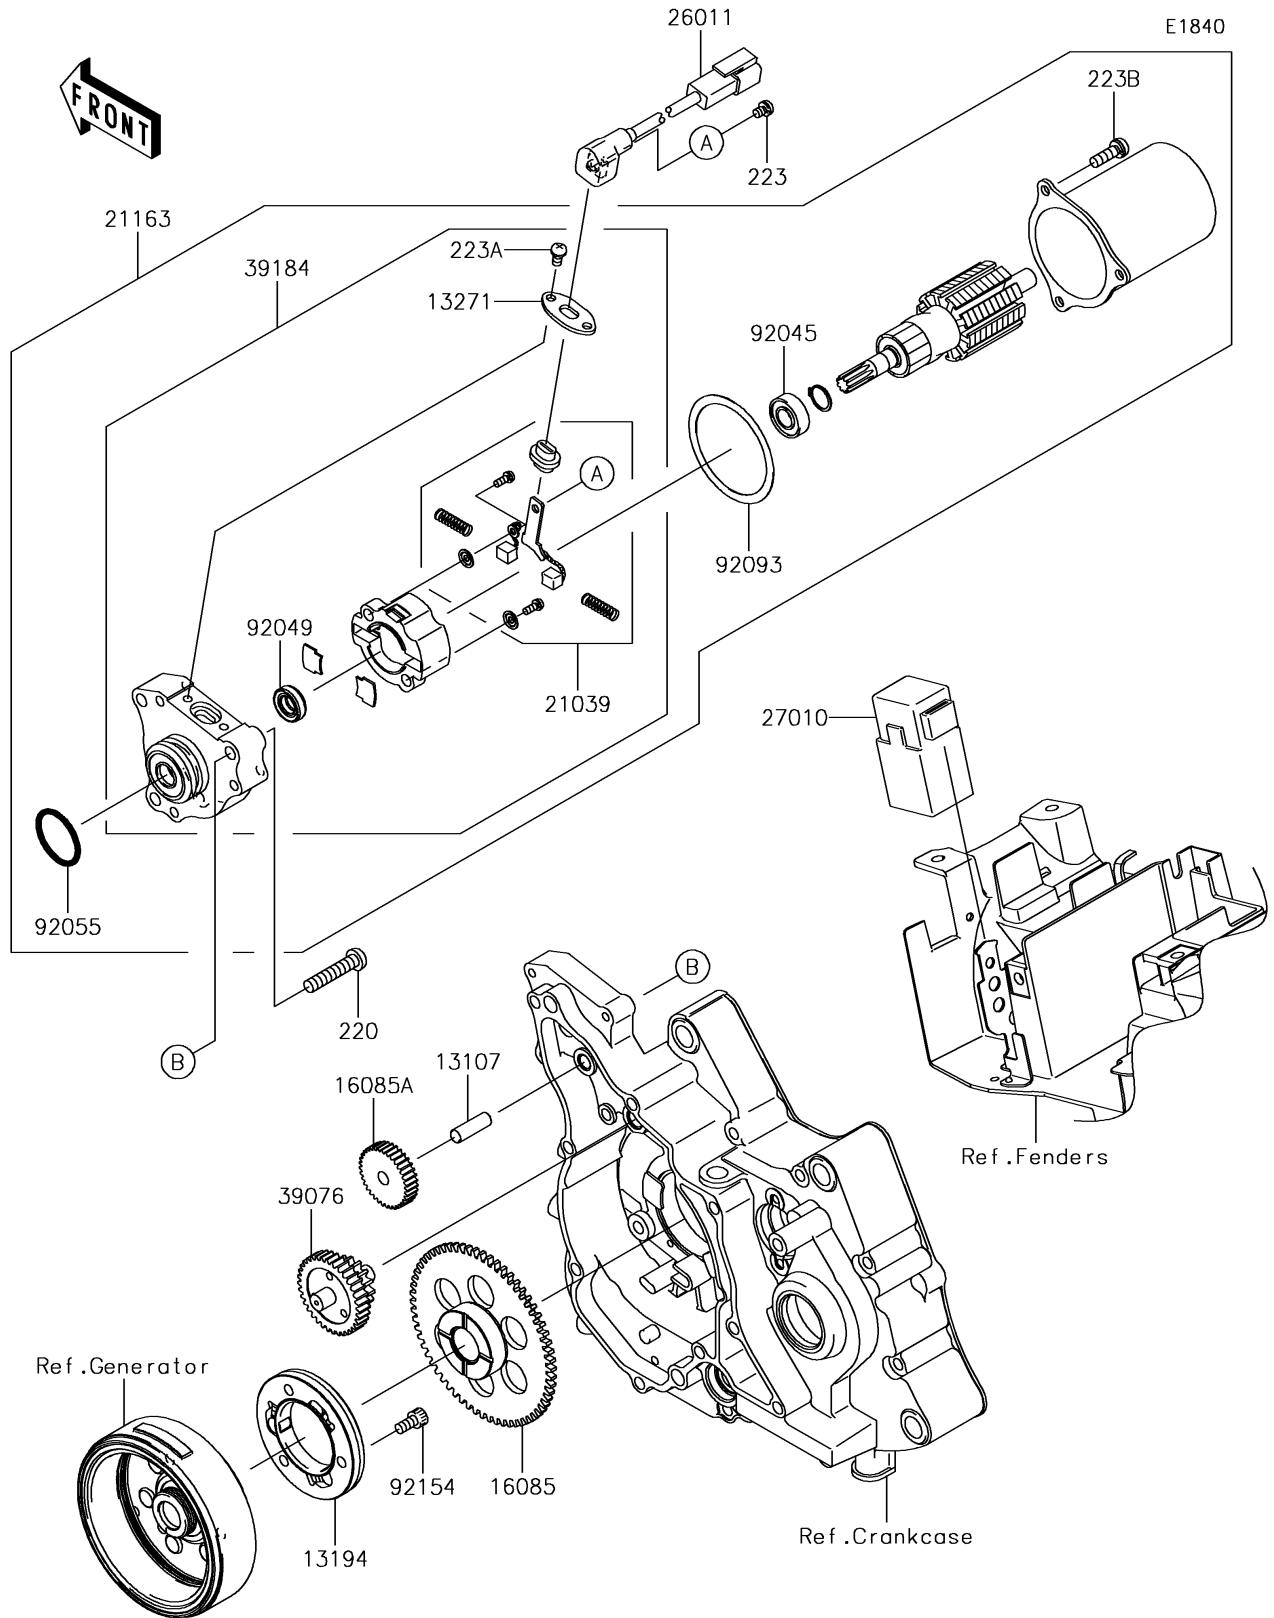

2016 KLX®110 PARTS DIAGRAM

Starter Motor

2016 KLX®110 PARTS LIST

Starter Motor

ITEM NAME	PART NUMBER	QUANTITY
SHAFT,8X25 (Ref # 13107)	13107-1142	1
CLUTCH-ONEWAY (Ref # 13194)	13194-0013	1
PLATE (Ref # 13271)	13271-0674	1
GEAR (Ref # 16085)	16085-0136	1
GEAR,IDLE,45T (Ref # 16085A)	16085-0593	1
BRUSH,STARTER MOTOR(SET) (Ref # 21039)	21039-1067	1
STARTER-ELECTRIC (Ref # 21163)	21163-0049	1
SCREW-PAN-CROS,6X30 (Ref # 220)	220AD0630	3
SCREW-PAN-WS-CROS,4X6 (Ref # 223)	223AA0406	1
SCREW-PAN-WS-CROS,4X8 (Ref # 223A)	223AA0408	2
SCREW-PAN-WS-CROS,5X16 (Ref # 223B)	223AA0516	3
WIRE-LEAD (Ref # 26011)	26011-0249	1
SWITCH (Ref # 27010)	27010-0085	1
LIMITER (Ref # 39076)	39076-0022	1
BRACKET-ASSY (Ref # 39184)	39184-0014	1
BEARING-BALL,STARTER MOTOR (Ref # 92045)	92045-1349	1
SEAL-OIL,STARTER MOTOR (Ref # 92049)	92049-1465	1
RING-O (Ref # 92055)	92055-1276	1
SEAL,STARTER MOTOR (Ref # 92093)	92093-1079	1
BOLT (Ref # 92154)	92154-0325	3