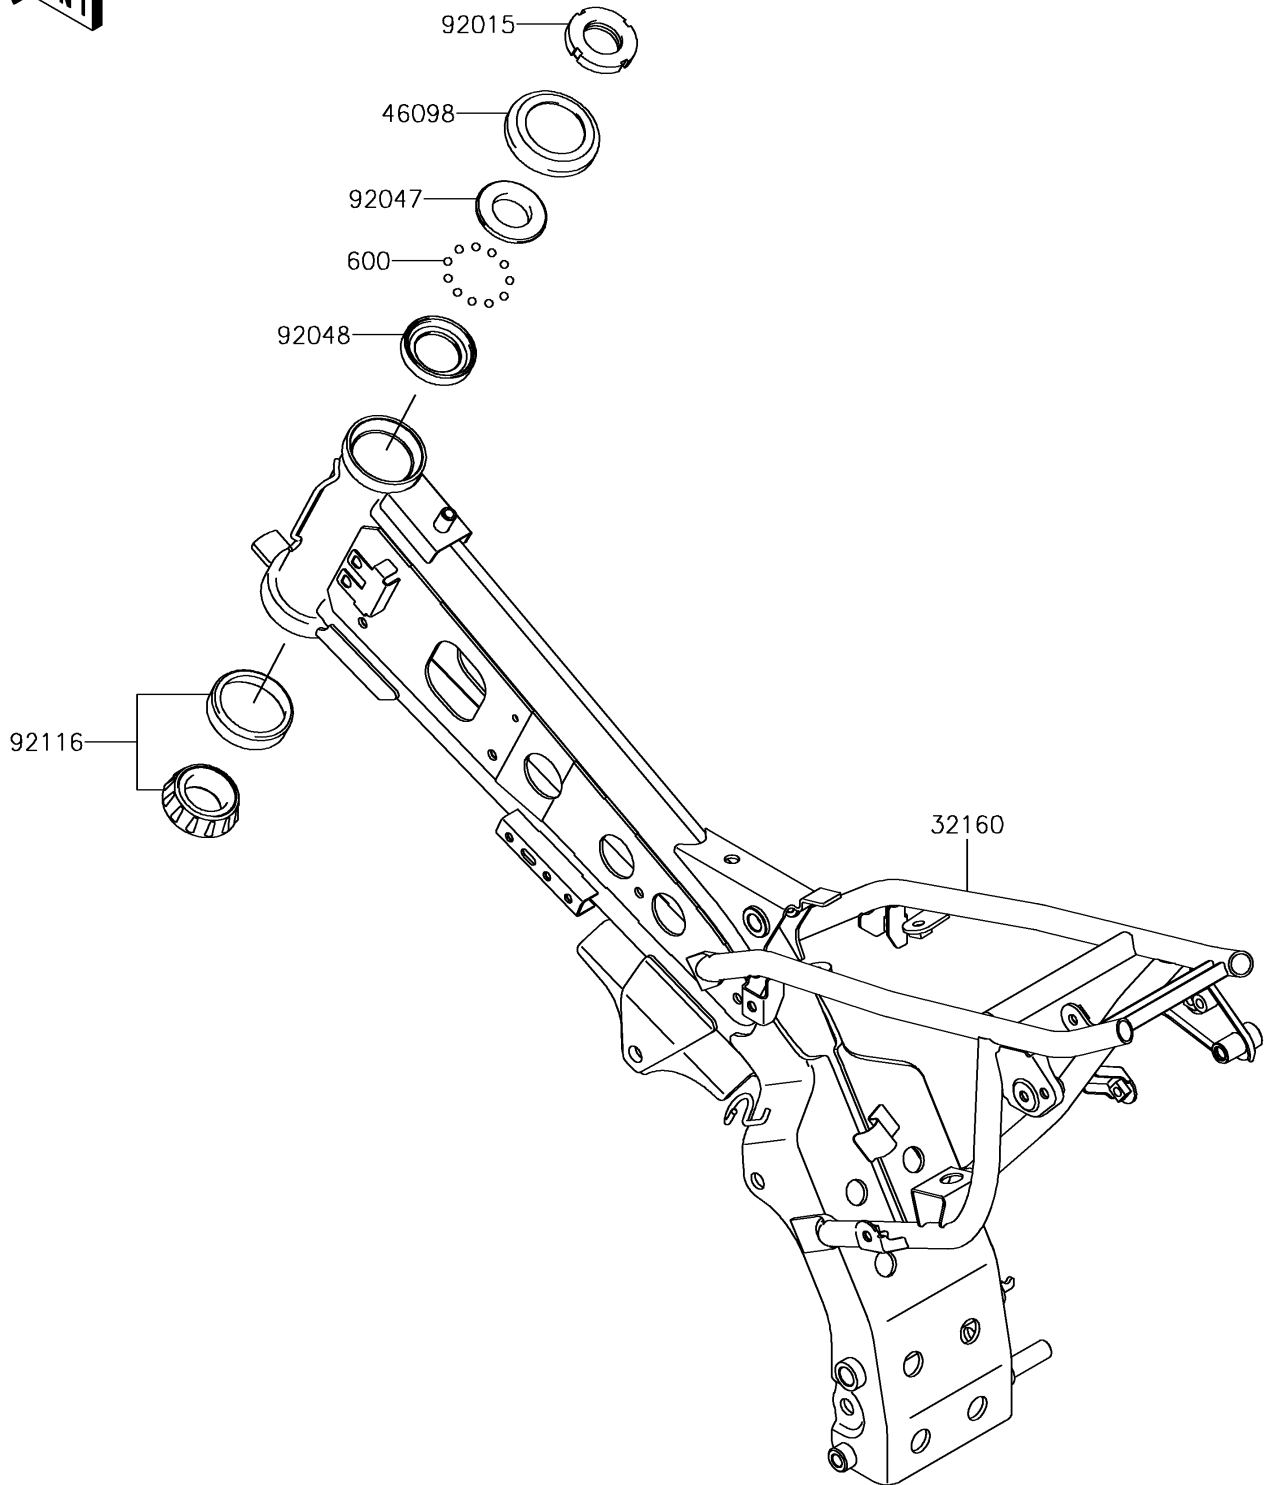

2018 KLX®110 PARTS DIAGRAM

Frame

F2120

2018 KLX®110 PARTS LIST

Frame

ITEM NAME	PART NUMBER	QUANTITY
FRAME-COMP,P.SILVER (Ref # 32160)	32160-0501-458	1
CAP,STEERING STEM (Ref # 46098)	46098-018	1
BALL-STEEL,3/16 (Ref # 600)	600A0600	23
NUT,STEERING LOCK,25MM (Ref # 92015)	92015-1222	1
RACE,STEERING STEM BEARING (Ref # 92047)	92047-014	1
RACE,STEERING STEM BEARING (Ref # 92048)	92048-009	1
BEARING-ROLLER,HR320/28XJ (Ref # 92116)	92116-1009	1