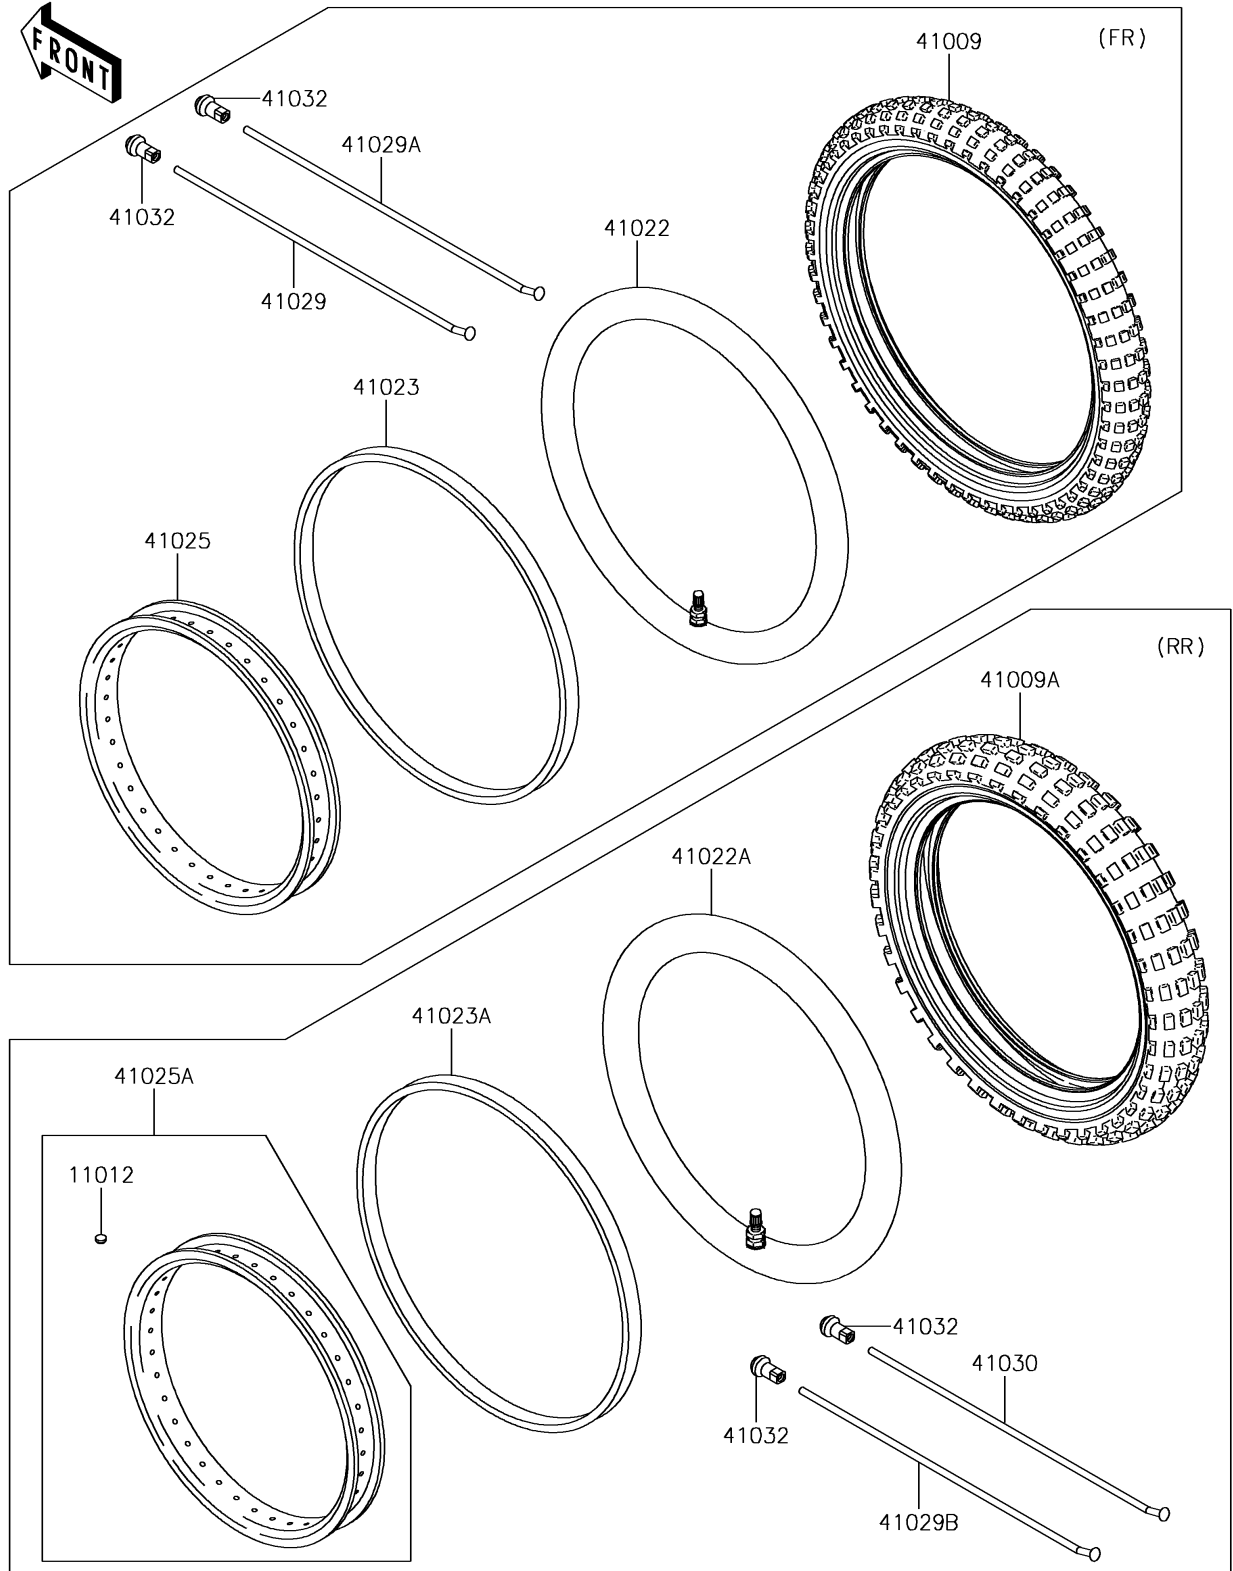

2016 KLX®110 PARTS DIAGRAM

Wheels/Tires

F2210

2016 KLX®110 PARTS LIST

Wheels/Tires

ITEM NAME	PART NUMBER	QUANTITY
-----------	-------------	----------