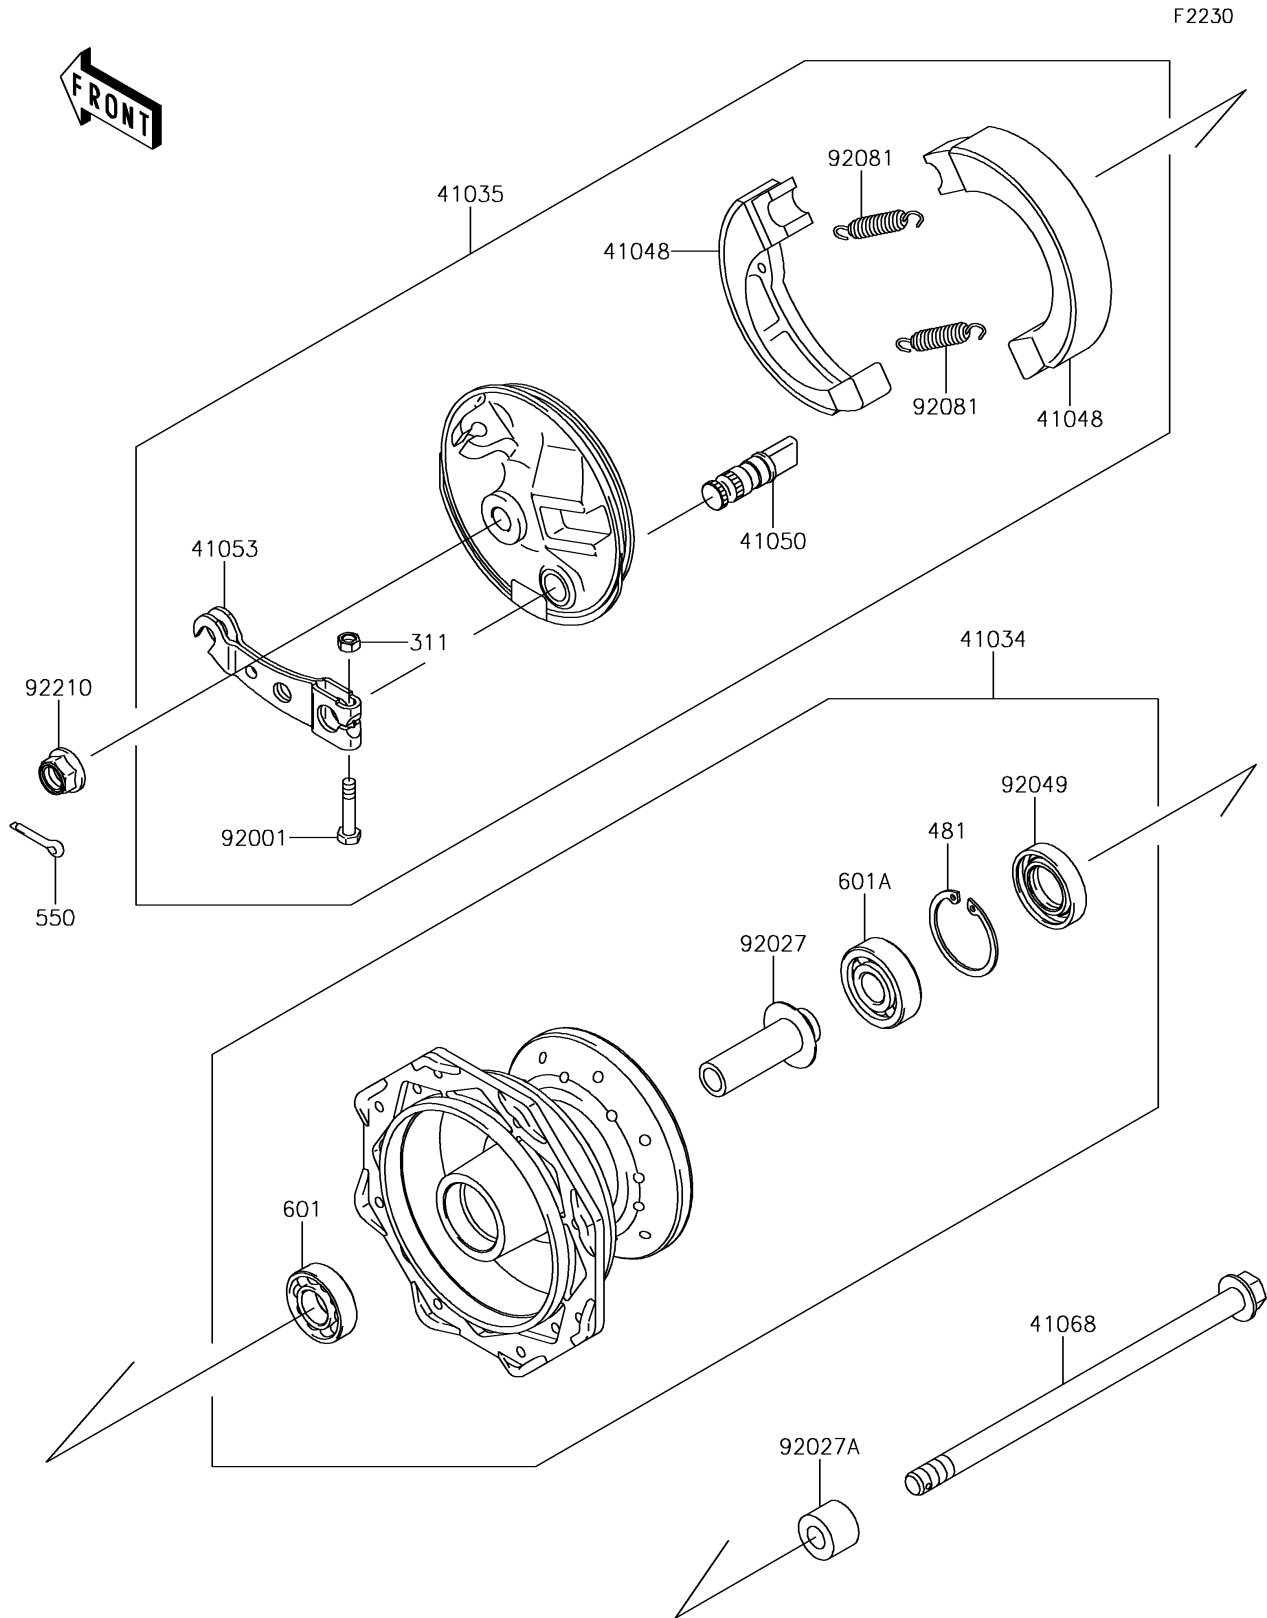

# 2016 KLX®110 PARTS DIAGRAM

Front Hub

## 2016 KLX®110 PARTS LIST

### Front Hub

ITEM NAME	PART NUMBER	QUANTITY
NUT-HEX (Ref # 311)	311BA0500	1
DRUM-ASSY,FRONT BRAKE (Ref # 41034)	41034-1343	1
PANEL-ASSY-BRAKE,FR (Ref # 41035)	41035-1543	1
SHOE-BRAKE (Ref # 41048)	41048-1083	2
CAM-BRAKE (Ref # 41050)	41050-1031	1
LEVER-BRAKE CAM,FR (Ref # 41053)	41053-1027	1
AXLE,FR (Ref # 41068)	41068-0015	1
CIRCLIP-TYPE-C,35MM (Ref # 481)	481J3500	1
PIN-COTTER,2.5X20 (Ref # 550)	550S2520	1
BEARING-BALL,#6200UUC3 (Ref # 601)	601B6200UU	1
BEARING-BALL,#6300UUC3 (Ref # 601A)	601B6300UU	1
BOLT,5X25 (Ref # 92001)	92001-1695	1
COLLAR,FRONT DRUM,L=54 (Ref # 92027)	92027-1470	1
COLLAR,FRONT AXLE,L=14.5 (Ref # 92027A)	92027-1472	1
SEAL-OIL,DD20X35X7 (Ref # 92049)	92049-0052	1
SPRING,BRAKE SHOE (Ref # 92081)	92081-1564	2
NUT,LOCK,FLANGED,10MM (Ref # 92210)	92210-0276	1