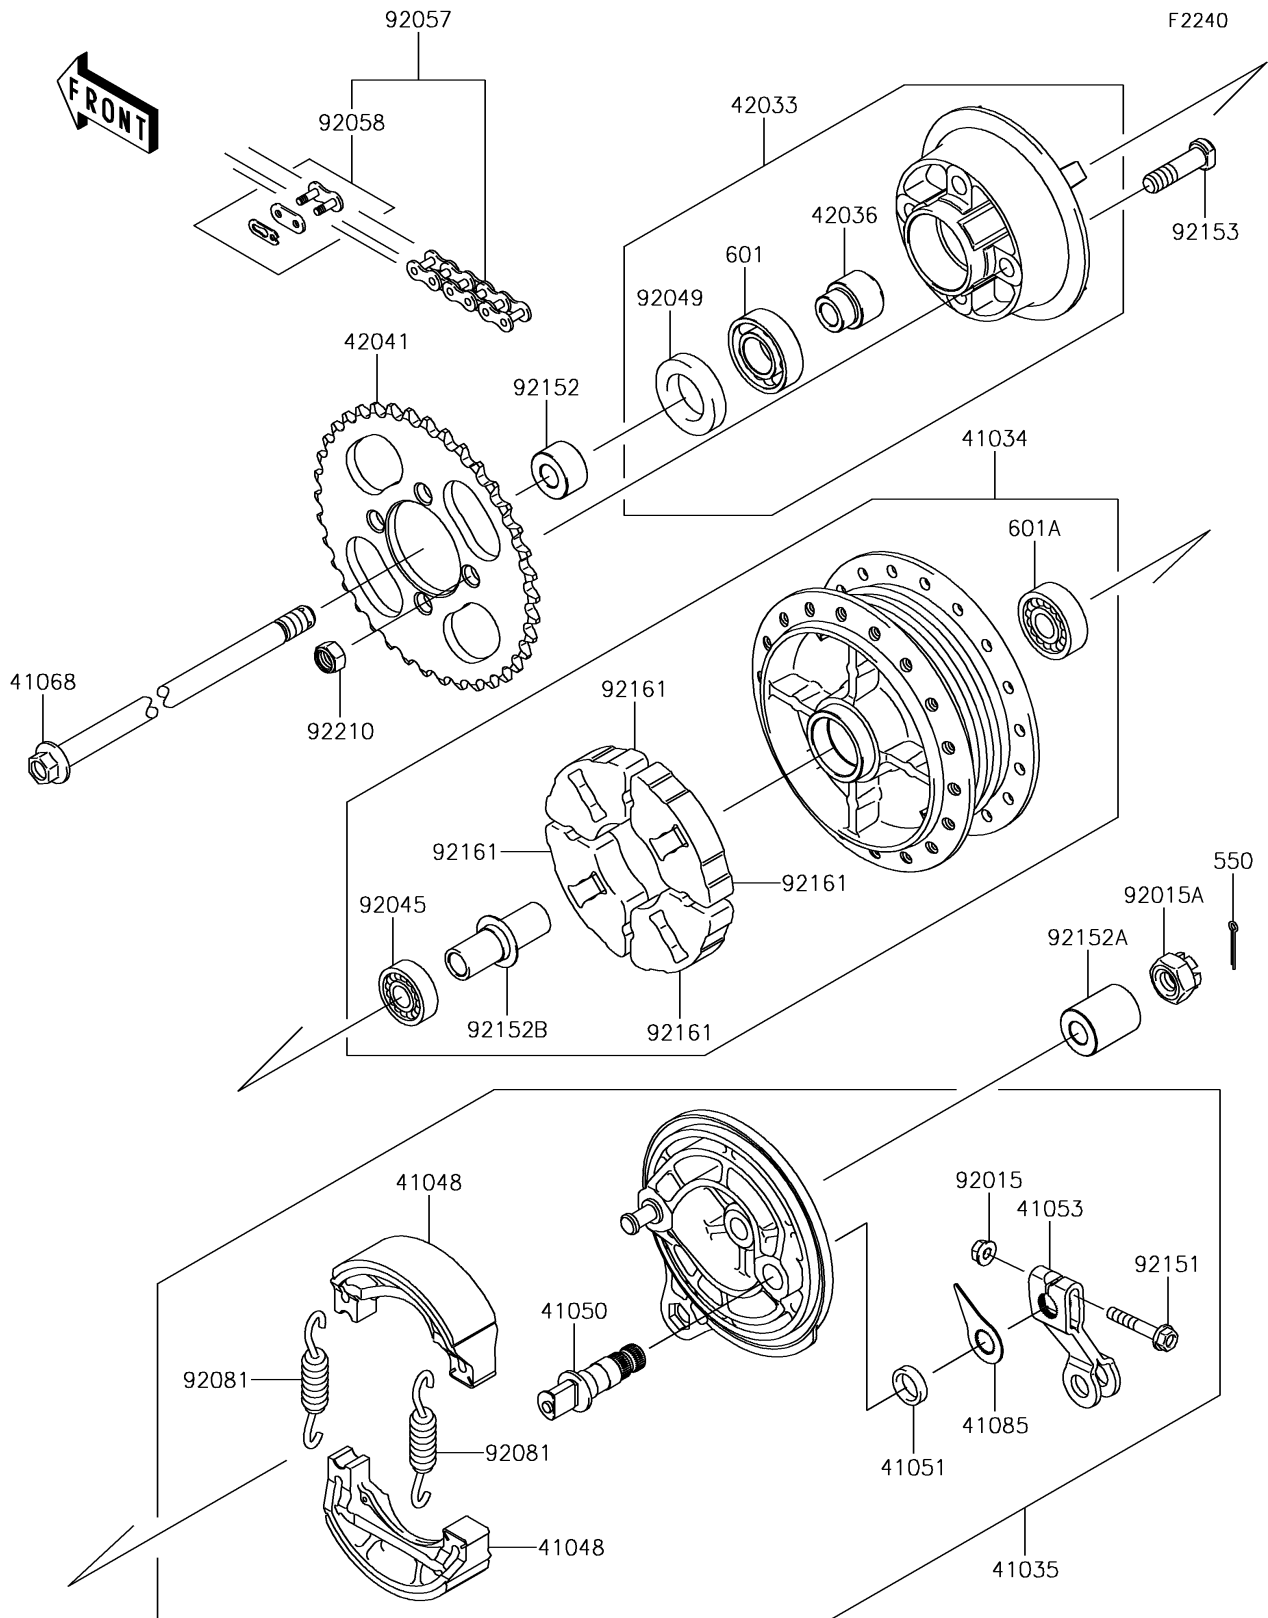

2017 KLX®110 PARTS DIAGRAM

Rear Hub

2017 KLX®110 PARTS LIST

Rear Hub

ITEM NAME	PART NUMBER	QUANTITY
DRUM-ASSY,REAR BRAKE (Ref # 41034)	41034-0010	1
PANEL-ASSY-BRAKE,RR (Ref # 41035)	41035-0084	1
SHOE-BRAKE (Ref # 41048)	41048-1141	2
CAM-BRAKE (Ref # 41050)	41050-1082	1
SEAL,BRAKE CAM (Ref # 41051)	41051-001	1
LEVER-BRAKE CAM (Ref # 41053)	41053-0021	1
AXLE,RR (Ref # 41068)	41068-0016	1
INDICATOR (Ref # 41085)	41085-1085	1
COUPLING-ASSY,RR HUB (Ref # 42033)	42033-1223	1
SLEEVE,RR HUB COUPLING,L=29 (Ref # 42036)	42036-1292	1
SPROCKET-HUB,38T (Ref # 42041)	42041-0082	1
PIN-COTTER,2.5X30 (Ref # 550)	550S2530	1
BEARING-BALL,#6004UG (Ref # 601)	601B6004UG	1
BEARING-BALL,#6301UG (Ref # 601A)	601B6301UG	1
NUT,FLANGED,6MM (Ref # 92015)	92015-1367	1
NUT,CASTLE,12MM (Ref # 92015A)	92015-1870	1
BEARING-BALL,6201ZC3/5C (Ref # 92045)	92045-1308	1
SEAL-OIL,SC26X42X8 (Ref # 92049)	92049-1490	1
CHAIN,DRIVE,DID420DXX90L (Ref # 92057)	92057-0183	1
JOINT-CHAIN,DRIVE (Ref # 92058)	92058-0006	1
SPRING,BRAKE SHOE (Ref # 92081)	92081-1766	2
BOLT,FLANGED,6X34 (Ref # 92151)	92151-1209	1
COLLAR,RR AXLE,LH,L=14.8 (Ref # 92152)	92152-1405	1
COLLAR,RR AXLE,RH,L=32 (Ref # 92152A)	92152-1406	1
COLLAR,REAR BRAKE DRUM,L=58 (Ref # 92152B)	92152-1409	1
BOLT,10X36 (Ref # 92153)	92153-1120	4
DAMPER,RR HUB SHOCK (Ref # 92161)	92161-0084	4
NUT,LOCK,10MM (Ref # 92210)	92210-1351	4