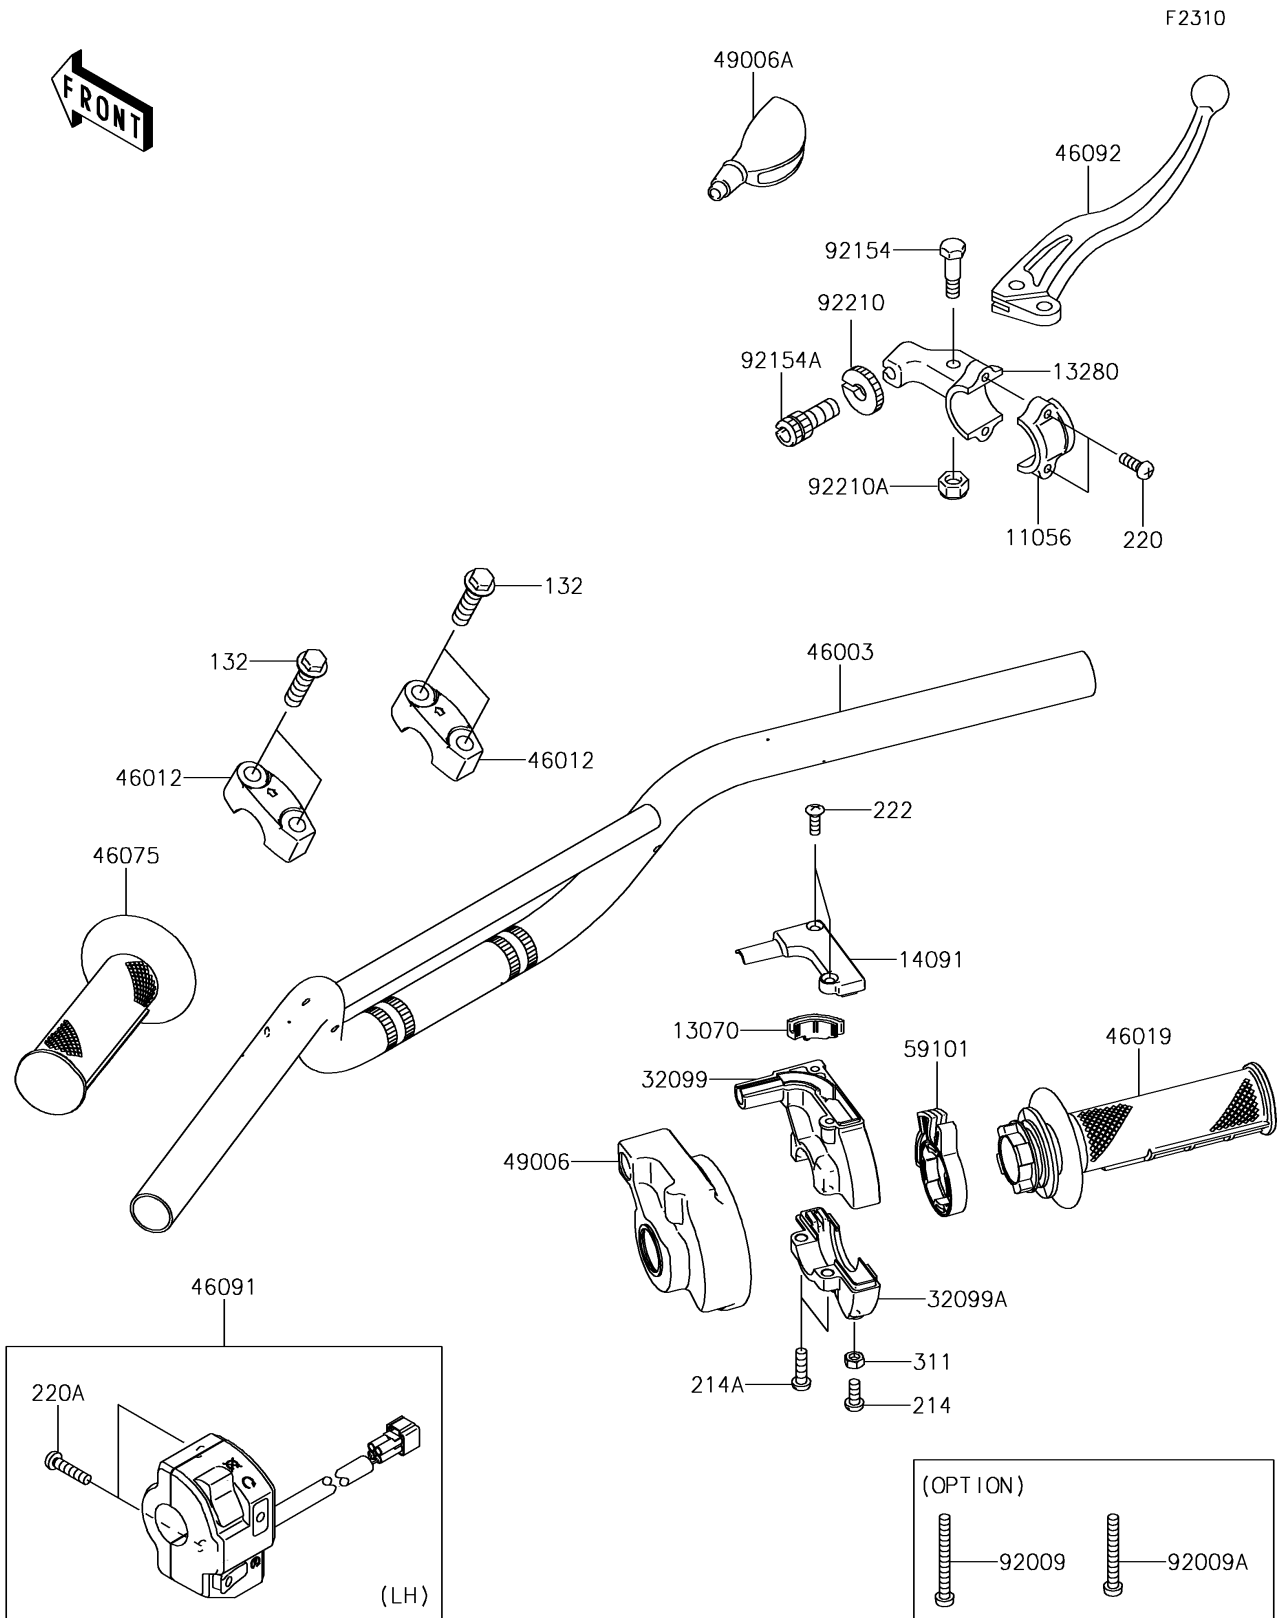

2016 KLX®110 PARTS DIAGRAM

Handlebar

2016 KLX®110 PARTS LIST

Handlebar

ITEM NAME	PART NUMBER	QUANTITY
BRACKET,LEVER HOLDER (Ref # 11056)	11056-0150	1
GUIDE,THROTTLE (Ref # 13070)	13070-0083	1
BOLT-FLANGED-SMALL,8X30 (Ref # 132)	132BA0830	4
HOLDER,BRAKE LEVER (Ref # 13280)	13280-0362	1
COVER,THROTTLE CASE,UPP (Ref # 14091)	14091-0873	1
SCREW-PAN+-,5X12 (Ref # 214)	214AB0512	1
SCREW-PAN+-,5X18 (Ref # 214A)	214AB0518	2
SCREW-PAN-CROS,5X14 (Ref # 220)	220AA0514	2
SCREW-PAN-CROS,5X22 (Ref # 220A)	220AB0522	2
SCREW-CSK-RD-CROS,4X12 (Ref # 222)	222AB0412	2
NUT-HEX,5MM (Ref # 311)	311AB0500	1
CASE,THROTTLE,UPP (Ref # 32099)	32099-0037	1
CASE,THROTTLE,LWR (Ref # 32099A)	32099-0045	1
HANDLE,P.SILVER (Ref # 46003)	46003-0175-458	1
HOLDER-HANDLE,UPP,P.SILVER (Ref # 46012)	46012-0101-458	2
GRIP-ASSY,THROTTLE (Ref # 46019)	46019-0023	1
GRIP,LH (Ref # 46075)	46075-0072	1
HOUSING-ASSY-CONTROL,LH (Ref # 46091)	46091-0226	1
LEVER-GRIP,BRAKE (Ref # 46092)	46092-0037	1
BOOT,THROTTLE CASE (Ref # 49006)	49006-0075	1
BOOT,LEVER HOLDER (Ref # 49006A)	49006-1017	1
REEL,THROTTLE (Ref # 59101)	59101-0005	1
SCREW,5X47 (Ref # 92009)	92009-1989	1
SCREW,5X42 (Ref # 92009A)	92009-1998	1
BOLT,LEVER SET (Ref # 92154)	92154-0329	1
BOLT,CABLE ADJUSTER (Ref # 92154A)	92154-0330	1
NUT (Ref # 92210)	92210-0593	1
NUT,LOCK,6MM (Ref # 92210A)	92210-0594	1