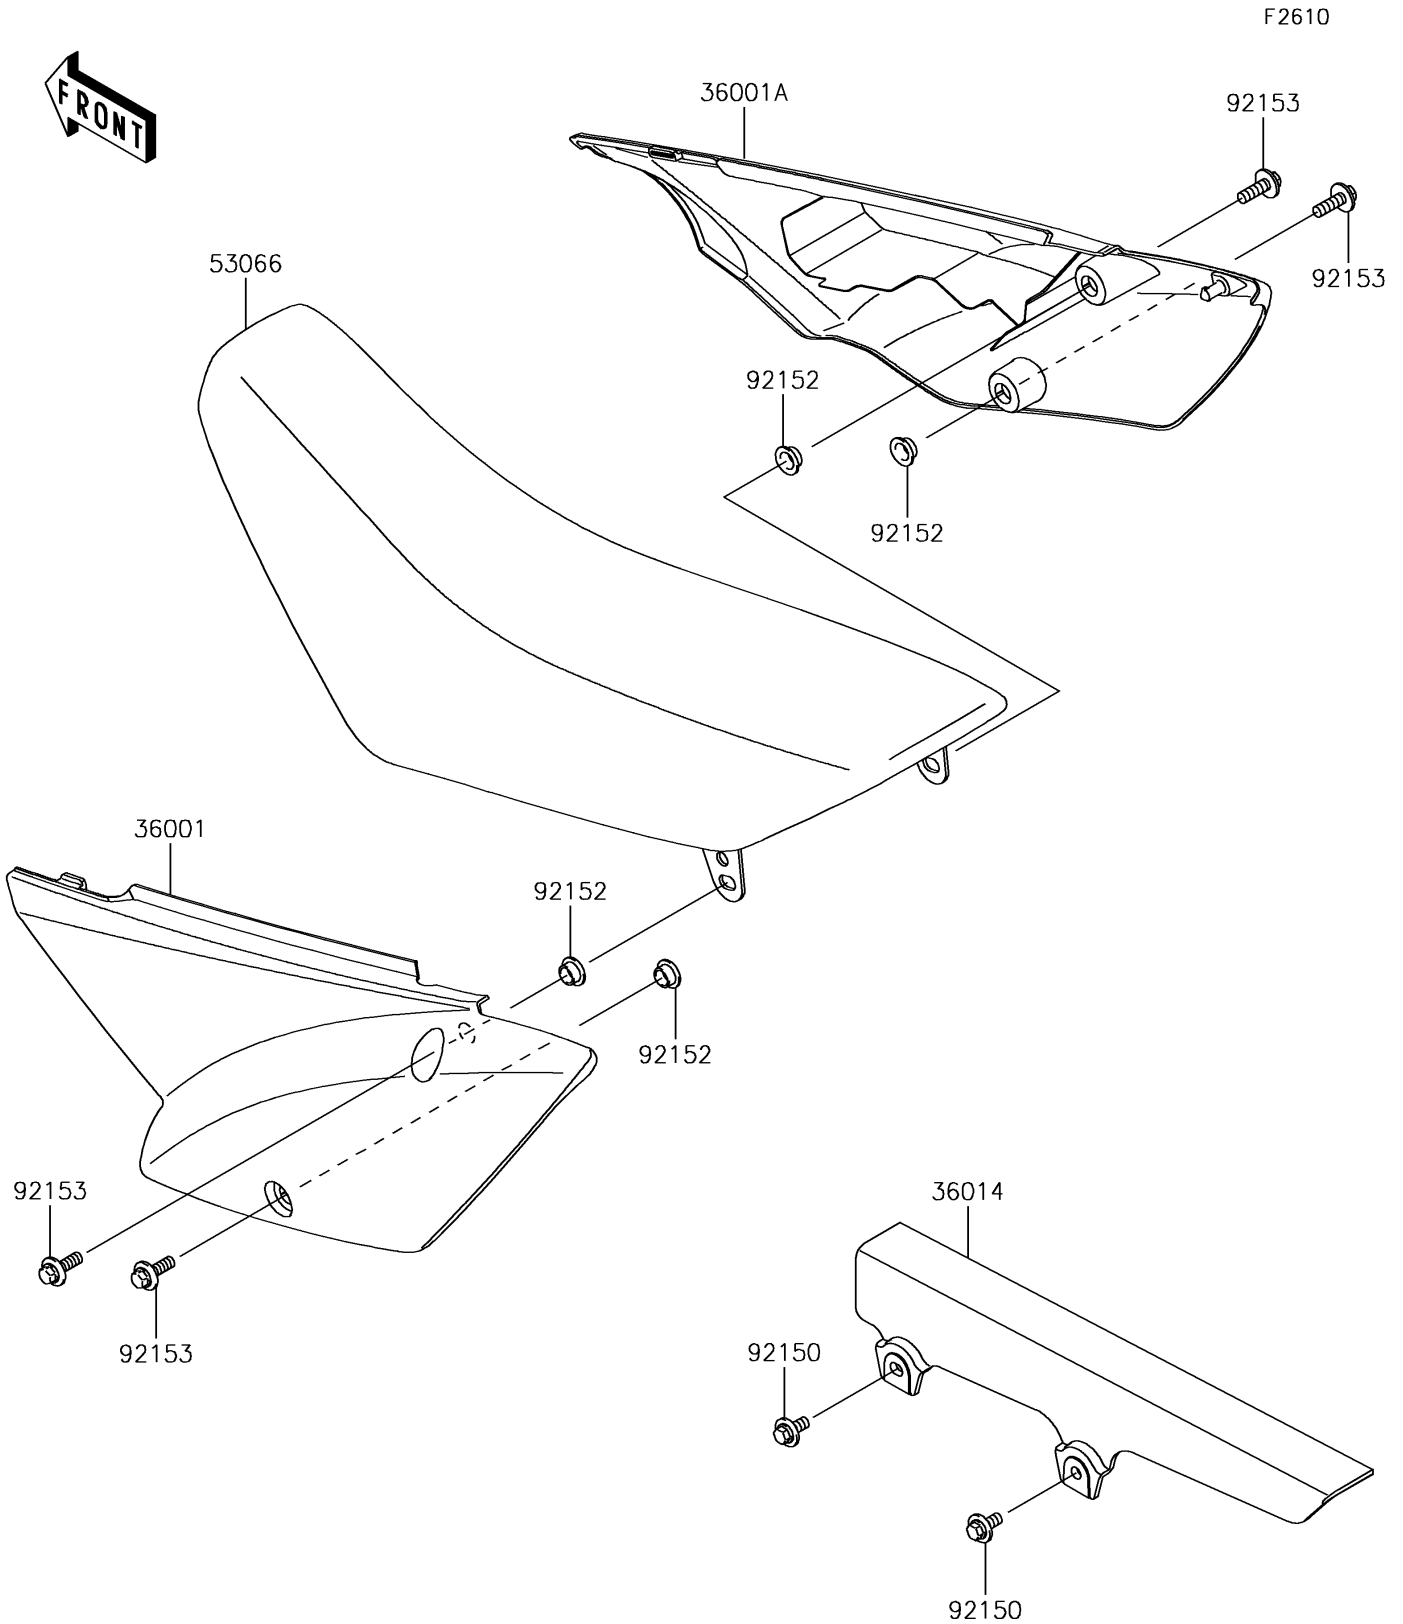

2019 KLX®110 PARTS DIAGRAM

Side Covers/Chain Cover

2019 KLX®110 PARTS LIST

Side Covers/Chain Cover

ITEM NAME	PART NUMBER	QUANTITY
COVER-SIDE,LH,B.WHITE (Ref # 36001)	36001-0204-266	1
COVER-SIDE,RH,B.WHITE (Ref # 36001A)	36001-0205-266	1
CASE-CHAIN (Ref # 36014)	36014-1258	1
SEAT-ASSY,GREEN/BLACK (Ref # 53066)	53066-0456-49F	1
BOLT,FLANGED,6X14 (Ref # 92150)	92150-1689	2
COLLAR (Ref # 92152)	92152-0789	4
BOLT,6X20 (Ref # 92153)	92153-0502	4