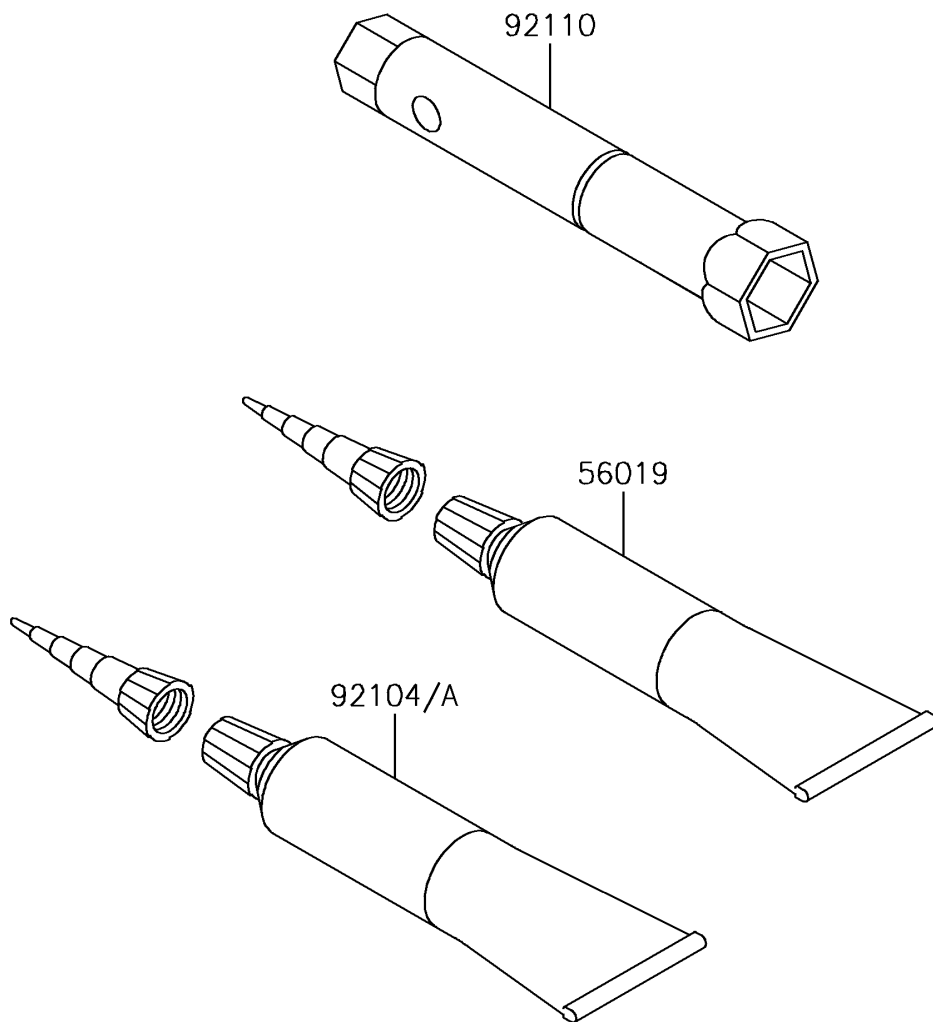

# 2016 KLX®110 PARTS DIAGRAM

Owner's Tools

F2810

## 2016 KLX<sup>®</sup>110 PARTS LIST

### Owner's Tools

ITEM NAME	PART NUMBER	QUANTITY
GASKET-LIQUID,TB1211,WHITE (Ref # 56019)	56019-120	1
GASKET-LIQUID,TB1211F,CLEAR (Ref # 92104)	92104-0004	1
GASKET-LIQUID,TB1105,BLACK (Ref # 92104A)	92104-1003	1
TOOL-WRENCH,BOX,16MM (Ref # 92110)	92110-1206	1