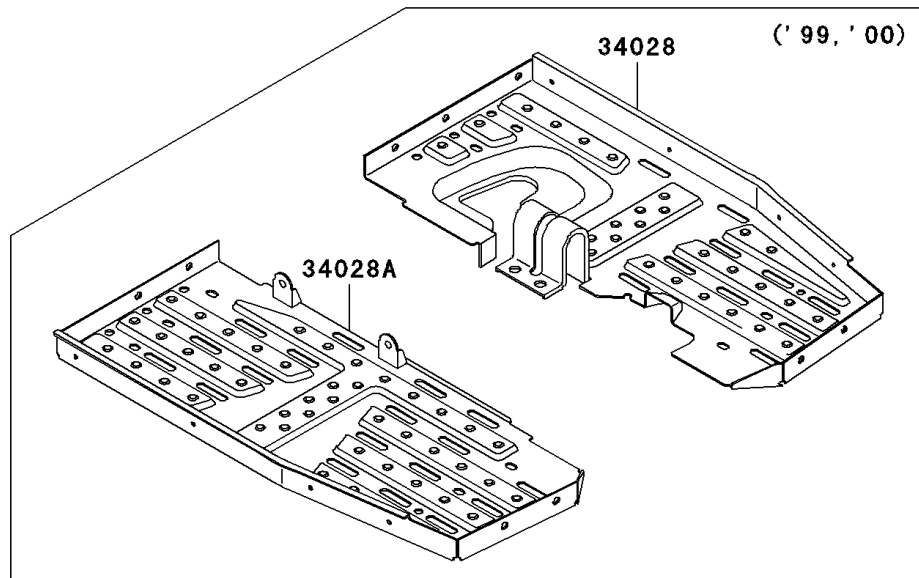

# 2000 Prairie 300 PARTS DIAGRAM

Footrests

F2160

## 2000 Prairie 300 PARTS LIST

### Footrests

ITEM NAME	PART NUMBER	QUANTITY
STEP,FOOT BOARD,RH (Ref # 34028)	34028-1455	1
STEP,FOOT BOARD,LH (Ref # 34028A)	34028-1469	1
TRIM,FOOT BOARD (Ref # 53044)	53044-1293	2
SCREW,TAPPING,6X16 (Ref # 92009)	92009-1166	11
SCREW,6X16 (Ref # 92009A)	92009-1621	10
NUT,LOCK,FLANGED,6MM (Ref # 92015A)	92015-1675	2
WASHER,6.5X16X1.0 (Ref # 92022)	92022-1093	2
RIVET (Ref # 92039)	92039-1150	8
DAMPER (Ref # 92075)	92075-1598	2