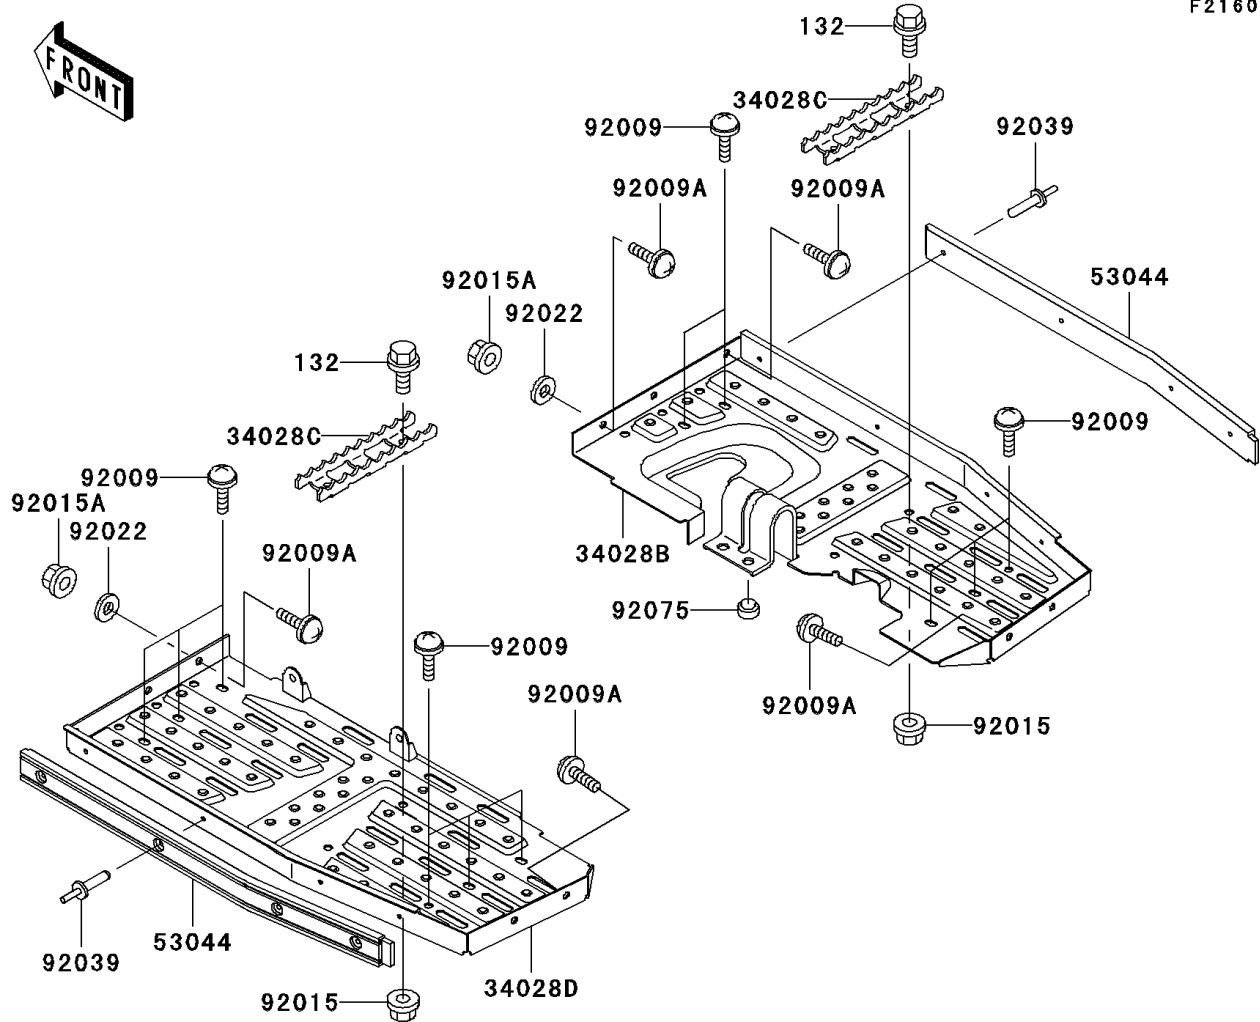

# 2000 Prairie 300 PARTS DIAGRAM

Footrests

F2160

## 2000 Prairie 300 PARTS LIST

### Footrests

ITEM NAME	PART NUMBER	QUANTITY
STEP,FOOT BOARD,RH (Ref # 34028)	34028-1455	1
STEP,FOOT BOARD,LH (Ref # 34028A)	34028-1469	1
TRIM,FOOT BOARD (Ref # 53044)	53044-1293	2
SCREW,TAPPING,6X16 (Ref # 92009)	92009-1166	11
SCREW,6X16 (Ref # 92009A)	92009-1621	10
NUT,LOCK,FLANGED,6MM (Ref # 92015A)	92015-1675	2
WASHER,6.5X16X1.0 (Ref # 92022)	92022-1093	2
RIVET (Ref # 92039)	92039-1150	8
DAMPER (Ref # 92075)	92075-1598	2