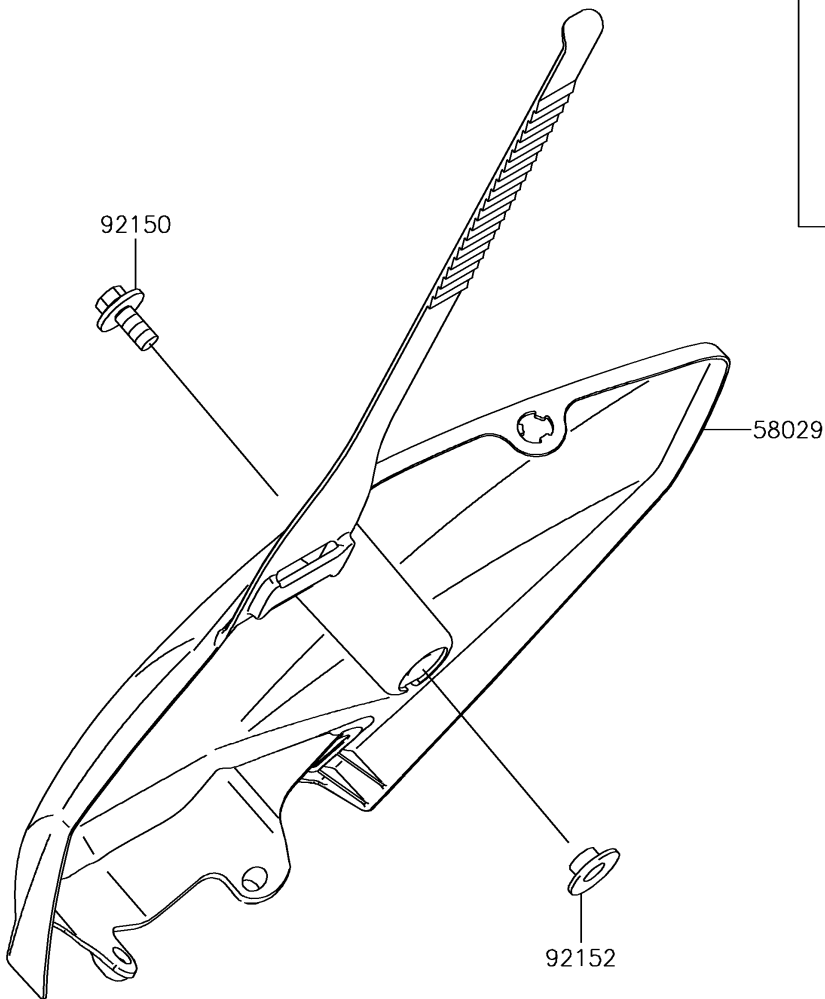

2018 KLX®110 PARTS DIAGRAM

Accessory

F2910

2018 KLX®110 PARTS LIST

Accessory

ITEM NAME	PART NUMBER	QUANTITY
PLATE-NUMBER,B.WHITE (Ref # 58029)	58029-0010-266	1
BOLT,6X14 (Ref # 92150)	92150-1340	1
COLLAR (Ref # 92152)	92152-0427	1