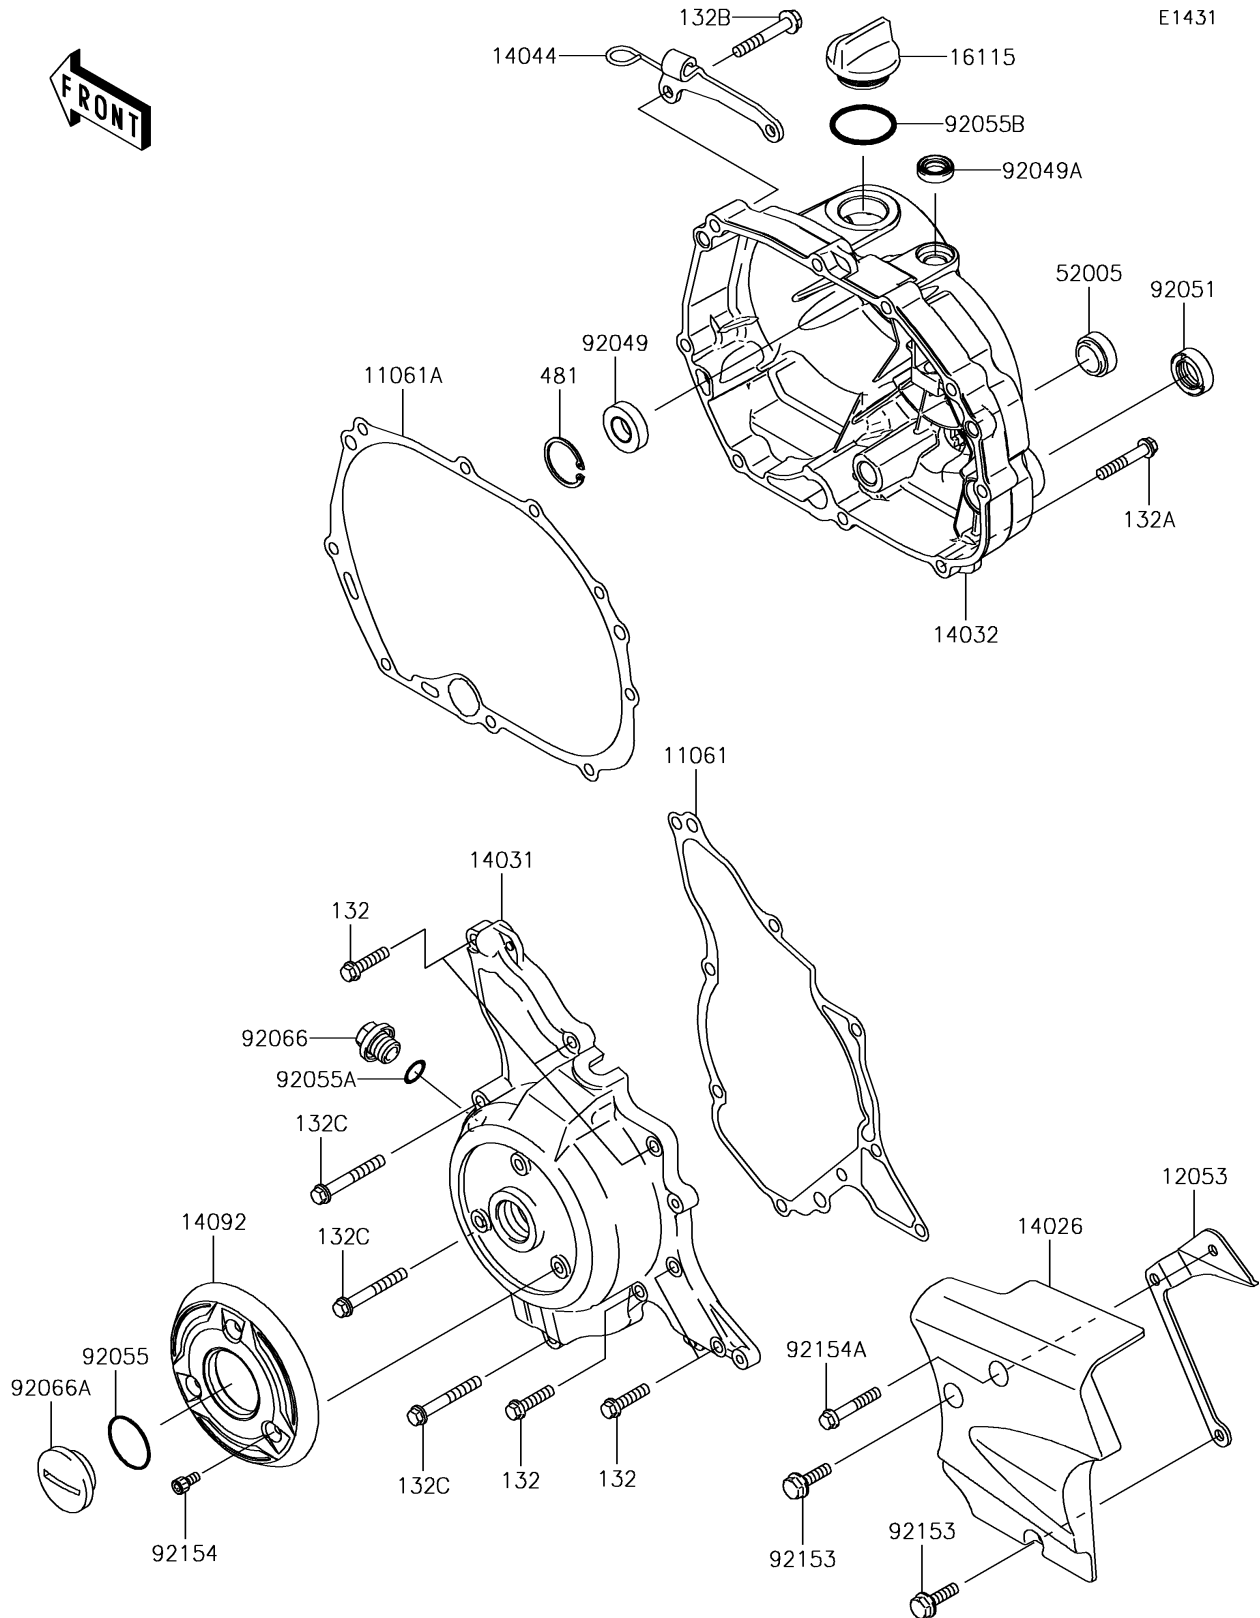

2017 KLX®110L PARTS DIAGRAM

Engine Cover(s)

2017 KLX®110L PARTS LIST

Engine Cover(s)

ITEM NAME	PART NUMBER	QUANTITY
GASKET,GENERATOR COVER (Ref # 11061)	11061-0257	1
GASKET,CLUTCH COVER (Ref # 11061A)	11061-0426	1
GUIDE-CHAIN (Ref # 12053)	12053-0164	1
BOLT-FLANGED-SMALL,6X25 (Ref # 132)	132BD0625	6
BOLT-FLANGED-SMALL,6X35 (Ref # 132A)	132BD0635	7
BOLT-FLANGED-SMALL,6X40 (Ref # 132B)	132BD0640	2
BOLT-FLANGED-SMALL,6X45 (Ref # 132C)	132BD0645	3
COVER-CHAIN (Ref # 14026)	14026-0070	1
COVER-GENERATOR,SILVER (Ref # 14031)	14031-0119-GS	1
COVER-CLUTCH (Ref # 14032)	14032-0138	1
HOLDER-CABLE (Ref # 14044)	14044-0043	1
COVER (Ref # 14092)	14092-0029	1
CAP-OIL FILLER (Ref # 16115)	16115-1068	1
CIRCLIP-TYPE-C,28MM (Ref # 481)	481J2800	1
GAUGE,OIL LEVEL (Ref # 52005)	52005-0019	1
SEAL-OIL,S 12 28 7 HS (Ref # 92049)	92049-0051	1
SEAL-OIL,12X20X5.5 (Ref # 92049A)	92049-0150	1
SEAL-OIL,TB16267 (Ref # 92051)	92051-003	1
RING-O,25.7X2.4 (Ref # 92055)	92055-0154	1
RING-O,14.8X2.4 (Ref # 92055A)	92055-0194	1
RING-O,31.5X2.6 (Ref # 92055B)	92055-049	1
PLUG,14X10 (Ref # 92066)	92066-0724	1
PLUG,GENERATOR COVER CAP (Ref # 92066A)	92066-1565	1
BOLT,6X20 (Ref # 92153)	92153-1184	2
BOLT,SOCKET,5X10 (Ref # 92154)	92154-0789	3
BOLT,FLANGED,6X35 (Ref # 92154A)	92154-1297	1