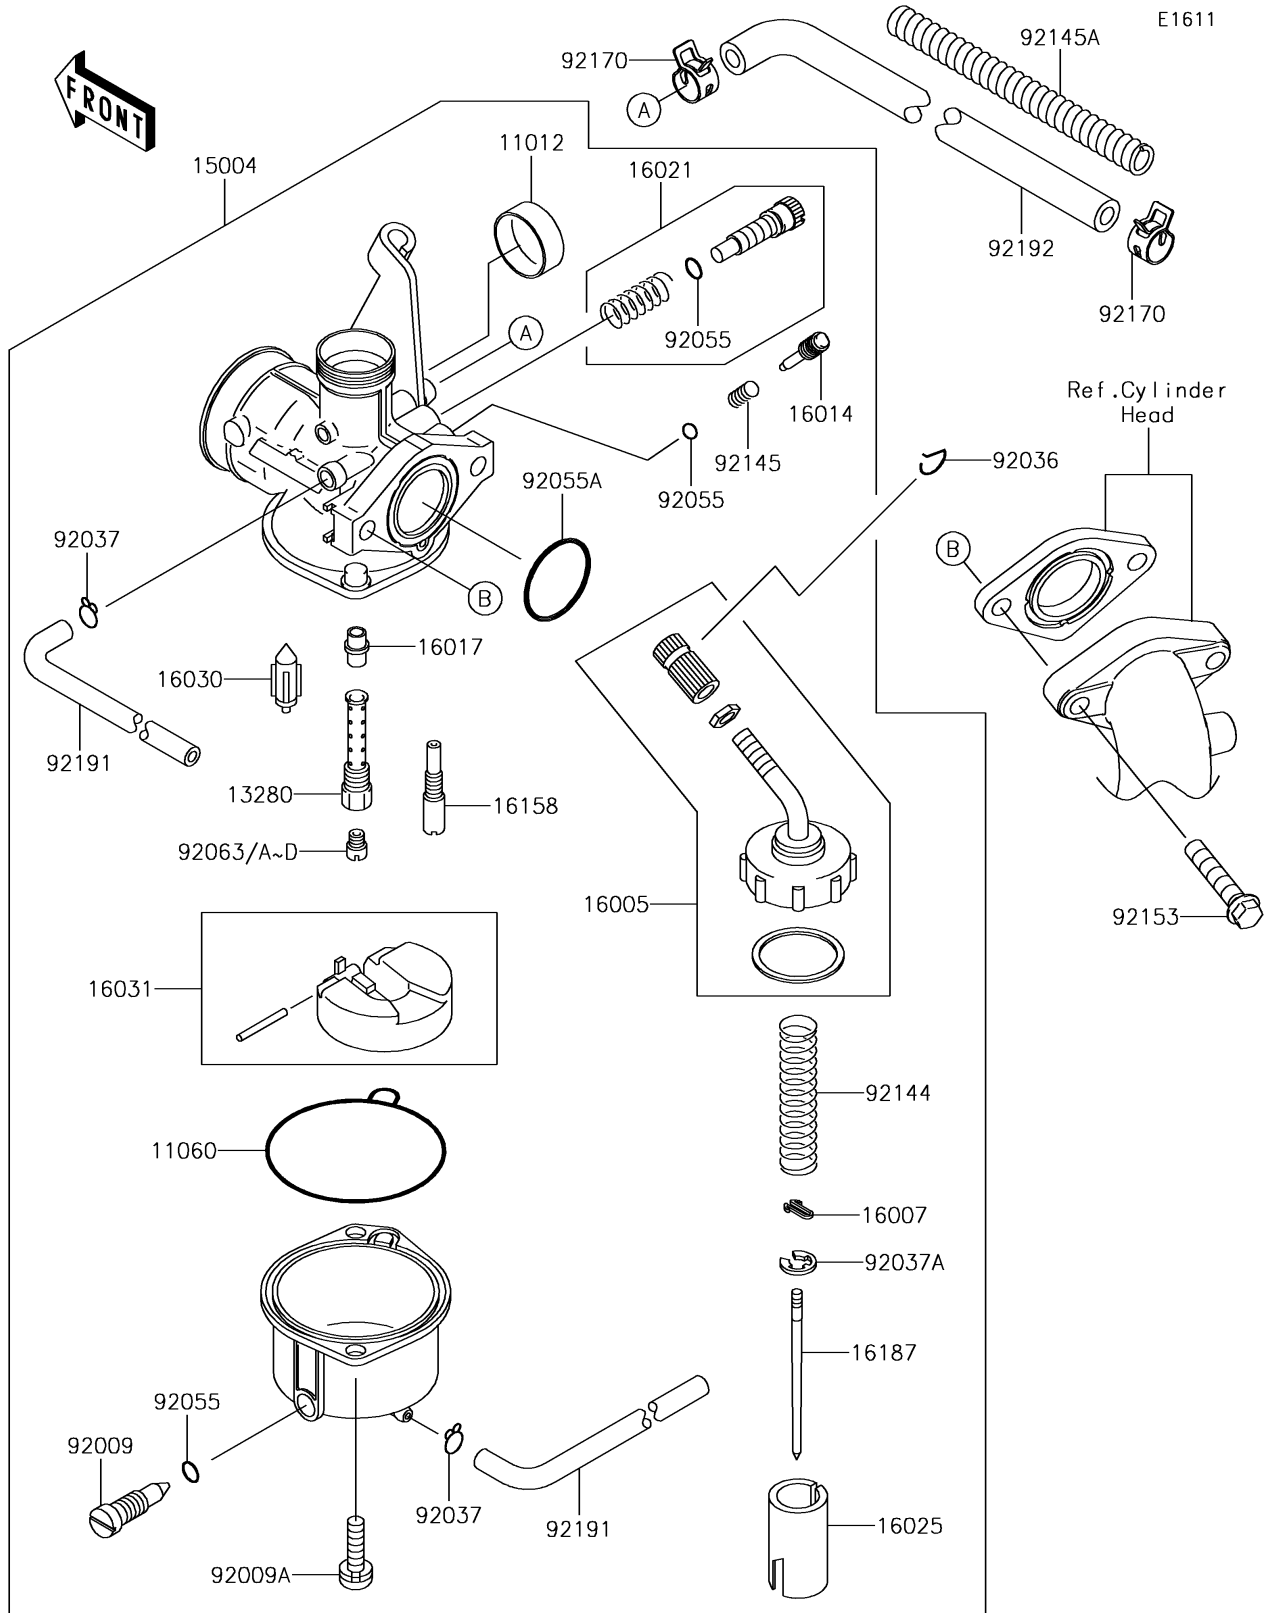

2019 KLX®110L PARTS DIAGRAM

Carburetor

2019 KLX®110L PARTS LIST

Carburetor

ITEM NAME	PART NUMBER	QUANTITY
CAP,CHOKE (Ref # 11012)	11012-1940	1
GASKET,FLOAT CHAMBER (Ref # 11060)	11060-1700	1
HOLDER,NEEDLE JET (Ref # 13280)	13280-0359	1
CARBURETOR-ASSY,PB18 (Ref # 15004)	15004-0065	1
TOP-CHAMBER (Ref # 16005)	16005-1091	1
SEAT-SPRING (Ref # 16007)	16007-1103	1
SCREW-PILOT AIR (Ref # 16014)	16014-0011	1
JET-NEEDLE (Ref # 16017)	16017-1434	1
SCREW-THROTTLE STOP (Ref # 16021)	16021-1241	1
VALVE-THROTTLE,CA3.0 (Ref # 16025)	16025-1209	1
VALVE-FLOAT,FLOAT (Ref # 16030)	16030-0002	1
FLOAT (Ref # 16031)	16031-1088	1
JET-SLOW,#40 (Ref # 16158)	16158-0005	1
NEEDLE-JET,NCFA (Ref # 16187)	16187-1228	1
SCREW,DRAIN (Ref # 92009)	92009-1057	1
SCREW (Ref # 92009A)	92009-1750	2
RING-SNAP (Ref # 92036)	92036-018	1
CLAMP,TUBE (Ref # 92037)	92037-1142	2
CLAMP,JET NEEDLE (Ref # 92037A)	92037-1401	1
RING-O (Ref # 92055)	92055-1053	3
RING-O (Ref # 92055A)	92055-1541	1
JET-MAIN,#78 (Ref # 92063)	92063-1393	1
JET-MAIN,#72 (Ref # 92063A)	92063-1394	AR
JET-MAIN,#75 (Ref # 92063B)	92063-1395	AR
JET-MAIN,#80 (Ref # 92063C)	92063-1396	AR
JET-MAIN,#82 (Ref # 92063D)	92063-1397	AR
SPRING,THROTTLE (Ref # 92144)	92144-1875	1
SPRING (Ref # 92145)	92145-0004	1
SPRING,HOSE PROTECTOR (Ref # 92145A)	92145-1481	1

2019 KLX®110L PARTS LIST

Carburetor

ITEM NAME	PART NUMBER	QUANTITY
BOLT,FLANGED-SMALL,6X28 (Ref # 92153)	92153-1309	2
CLAMP (Ref # 92170)	92170-1872	2
TUBE,3.5X6.5X418 (Ref # 92191)	92191-1735	2
TUBE,5.8X10.8X277 (Ref # 92192)	92192-0583	1