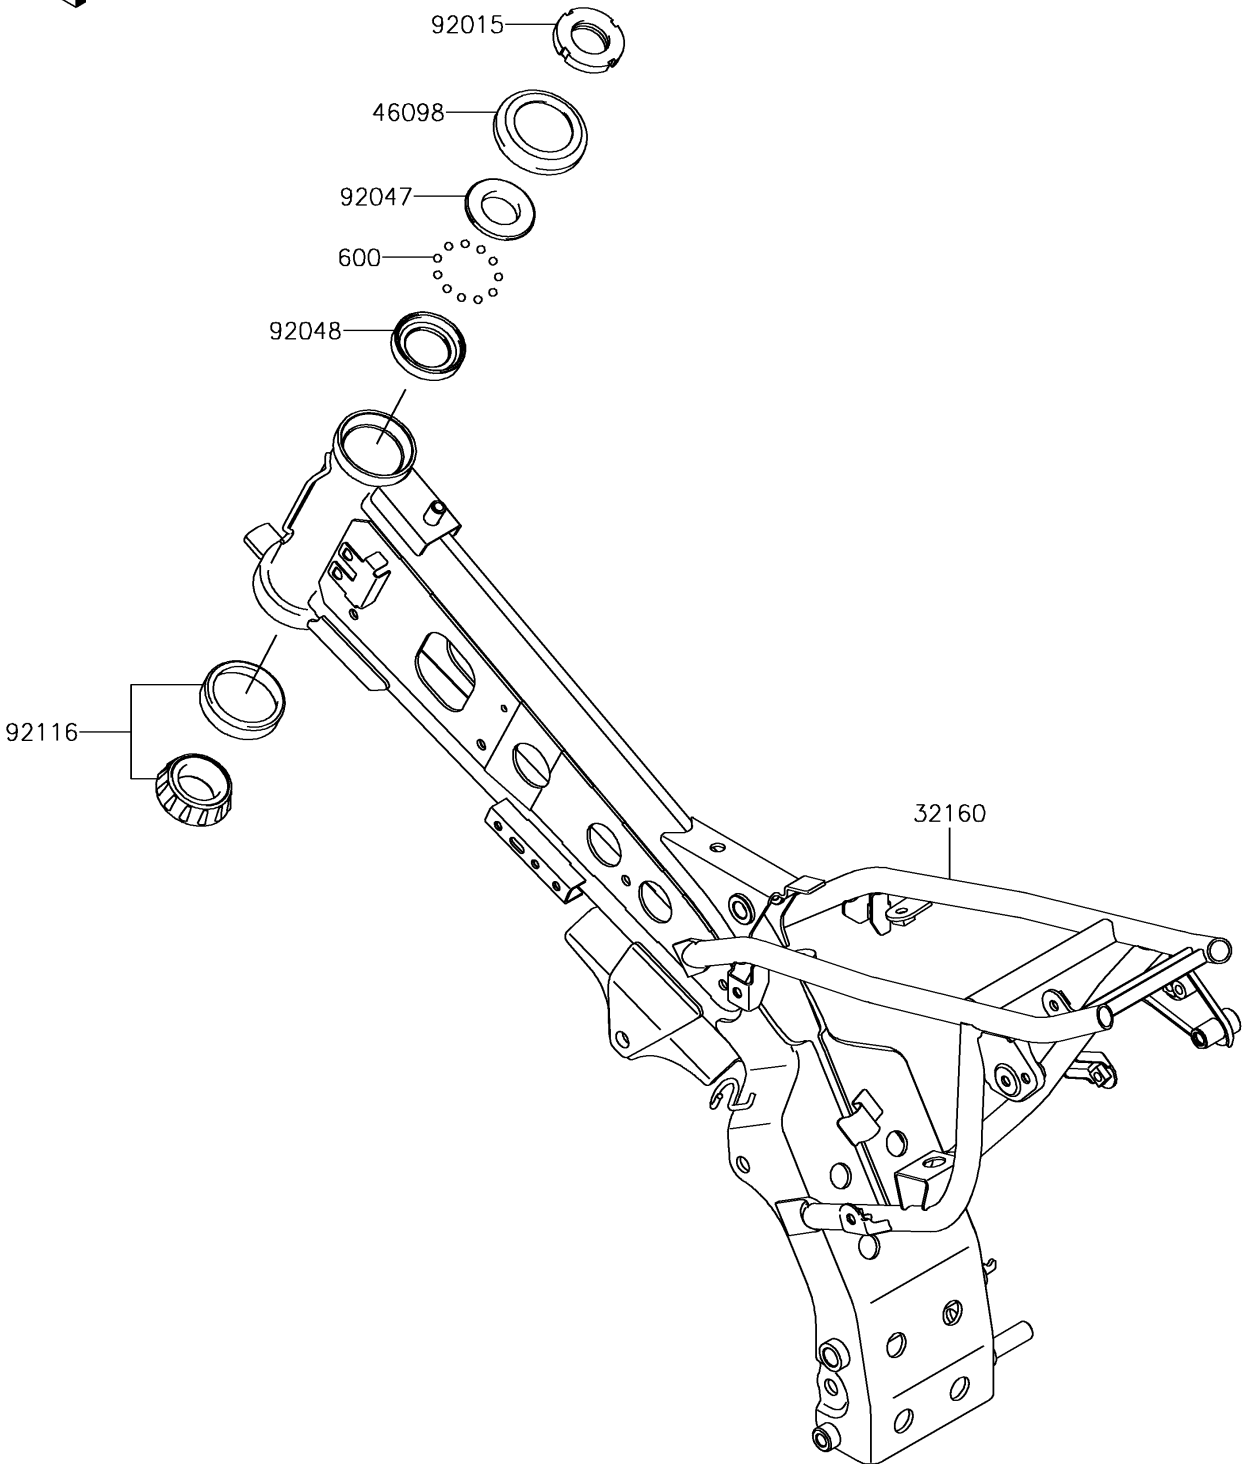

2016 KLX®110L PARTS DIAGRAM

Frame

F2120

2016 KLX®110L PARTS LIST

Frame

ITEM NAME	PART NUMBER	QUANTITY
FRAME-COMP,P.SILVER (Ref # 32160)	32160-0501-458	1
CAP,STEERING STEM (Ref # 46098)	46098-018	1
BALL-STEEL,3/16 (Ref # 600)	600A0600	23
NUT,STEERING LOCK,25MM (Ref # 92015)	92015-1222	1
RACE,STEERING STEM BEARING (Ref # 92047)	92047-014	1
RACE,STEERING STEM BEARING (Ref # 92048)	92048-009	1
BEARING-ROLLER,HR320/28XJ (Ref # 92116)	92116-1009	1