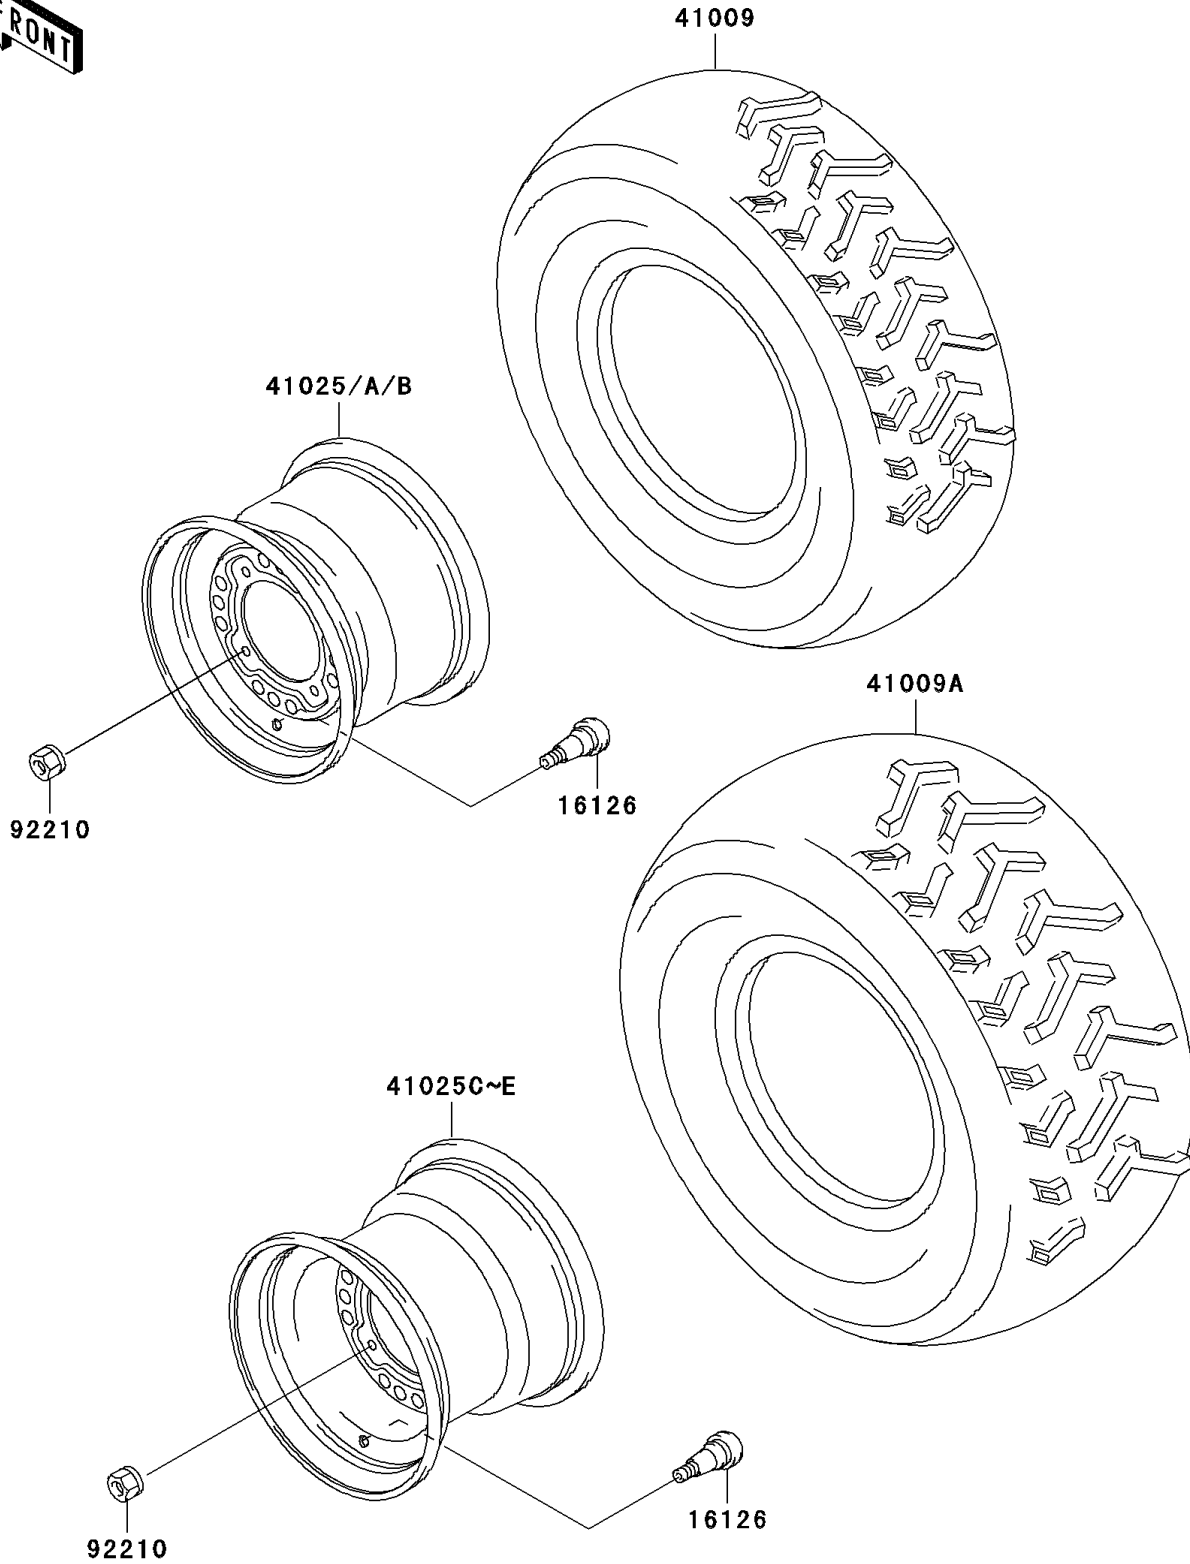

2000 Prairie 300 PARTS DIAGRAM

Wheels/Tires

F2210

2000 Prairie 300 PARTS LIST

Wheels/Tires

ITEM NAME	PART NUMBER	QUANTITY
VALVE (Ref # 16126)	16126-4001	4
TIRE,FR,AT25X8-12,KT121A(D) (Ref # 41009)	41009-1117	2
TIRE,RR,AT25X11-10,KT125(D) (Ref # 41009A)	41009-1118	2
RIM,FR,12X6.0,P.C.GRAY (Ref # 41025)	41025-1313-CQ	2
RIM,FR,12X6.0,SILVER (Ref # 41025B)	41025-1313-5A	2
RIM,RR,10X8.5,P.C.GRAY (Ref # 41025C)	41025-1314-CQ	2
RIM,RR,10X8.5,SILVER (Ref # 41025E)	41025-1314-5A	2
NUT,LOCK,10MM (Ref # 92210)	92210-1204	16