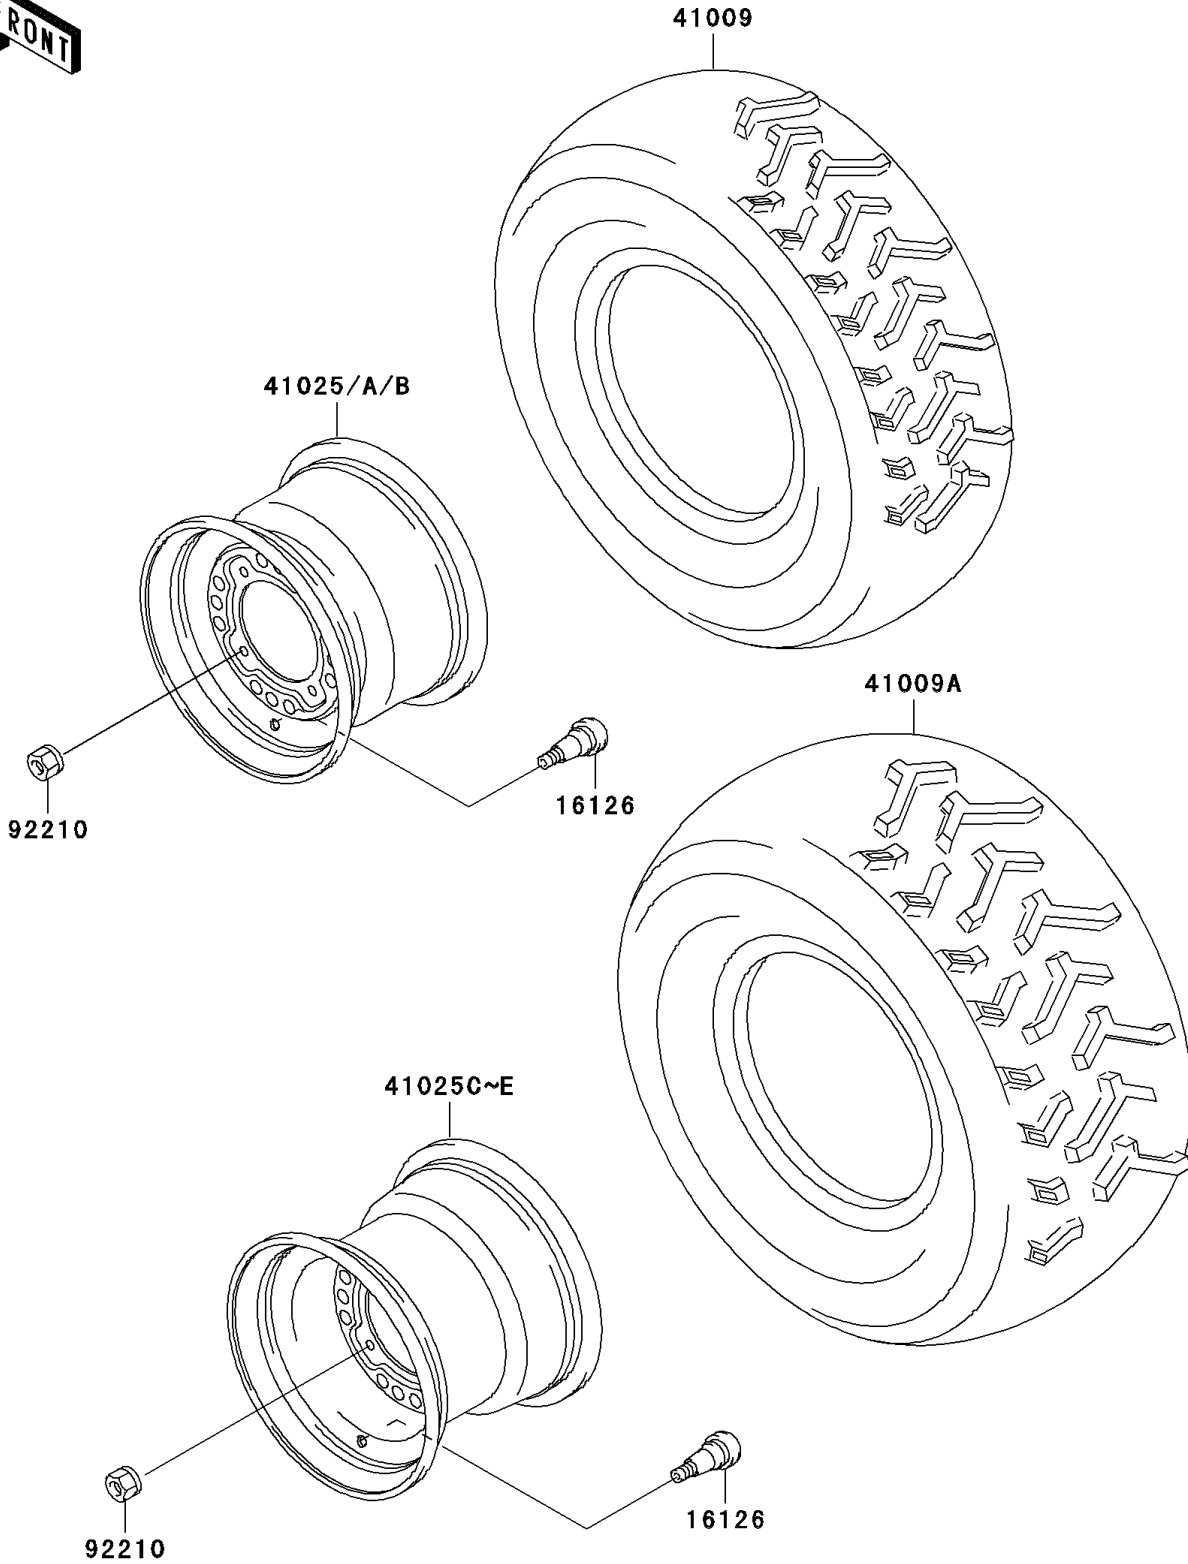

2001 Prairie 300 PARTS DIAGRAM

Wheels/Tires

F2210

2001 Prairie 300 PARTS LIST

Wheels/Tires

| ITEM NAME | PART NUMBER | QUANTITY |
|--|---------------|----------|
| VALVE (Ref # 16126) | 16126-4001 | 4 |
| TIRE,FR,AT25X8-12,KT121A(D) (Ref # 41009) | 41009-1117 | 2 |
| TIRE,RR,AT25X11-10,KT125(D) (Ref # 41009A) | 41009-1118 | 2 |
| RIM,FR,12X6.0,P.C.GRAY (Ref # 41025) | 41025-1313-CQ | 2 |
| RIM,FR,12X6.0,SILVER (Ref # 41025B) | 41025-1313-5A | 2 |
| RIM,RR,10X8.5,P.C.GRAY (Ref # 41025C) | 41025-1314-CQ | 2 |
| RIM,RR,10X8.5,SILVER (Ref # 41025E) | 41025-1314-5A | 2 |
| NUT,LOCK,10MM (Ref # 92210) | 92210-1204 | 16 |