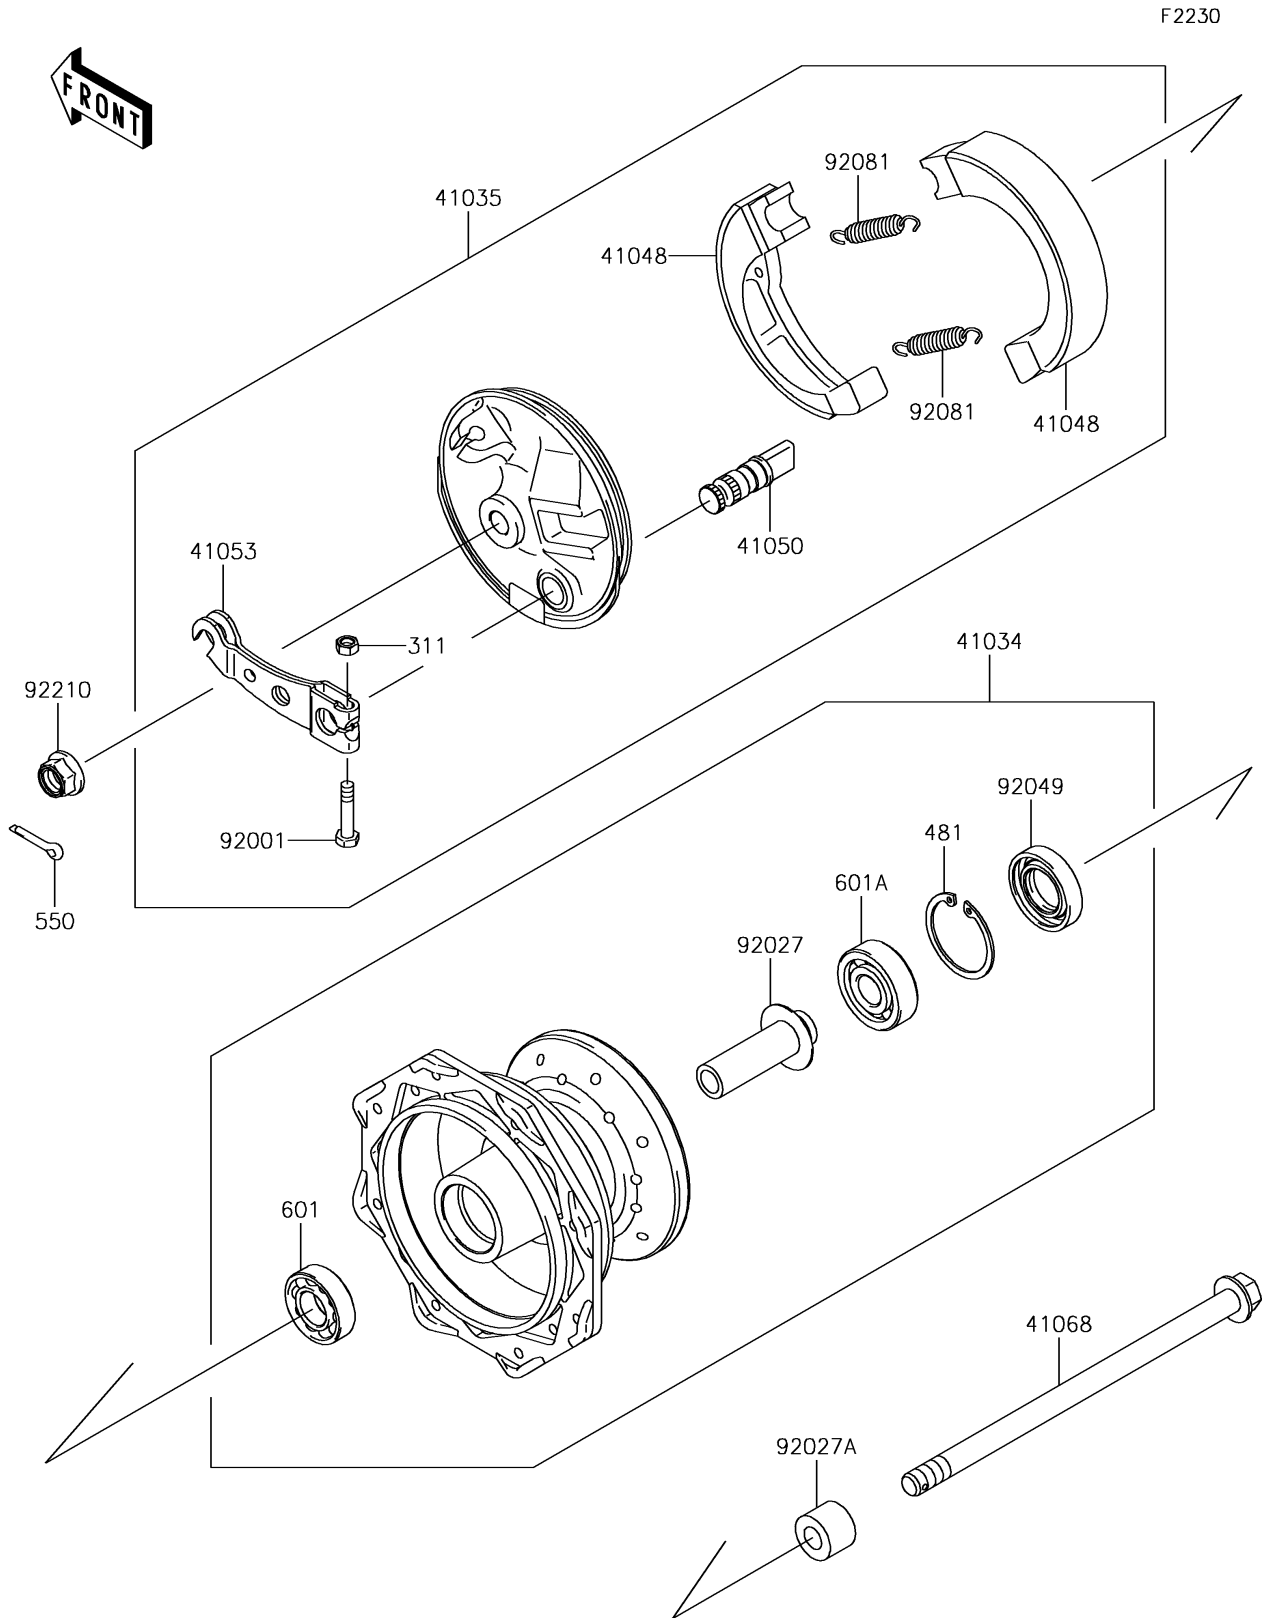

2016 KLX®110L PARTS DIAGRAM

Front Hub

2016 KLX®110L PARTS LIST

Front Hub

ITEM NAME	PART NUMBER	QUANTITY
NUT-HEX (Ref # 311)	311BA0500	1
DRUM-ASSY,FRONT BRAKE (Ref # 41034)	41034-1343	1
PANEL-ASSY-BRAKE,FR (Ref # 41035)	41035-1543	1
SHOE-BRAKE (Ref # 41048)	41048-1083	2
CAM-BRAKE (Ref # 41050)	41050-1031	1
LEVER-BRAKE CAM,FR (Ref # 41053)	41053-1027	1
AXLE,FR (Ref # 41068)	41068-0015	1
CIRCLIP-TYPE-C,35MM (Ref # 481)	481J3500	1
PIN-COTTER,2.5X20 (Ref # 550)	550S2520	1
BEARING-BALL,#6200UUC3 (Ref # 601)	601B6200UU	1
BEARING-BALL,#6300UUC3 (Ref # 601A)	601B6300UU	1
BOLT,5X25 (Ref # 92001)	92001-1695	1
COLLAR,FRONT DRUM,L=54 (Ref # 92027)	92027-1470	1
COLLAR,FRONT AXLE,L=14.5 (Ref # 92027A)	92027-1472	1
SEAL-OIL,DD20X35X7 (Ref # 92049)	92049-0052	1
SPRING,BRAKE SHOE (Ref # 92081)	92081-1564	2
NUT,LOCK,FLANGED,10MM (Ref # 92210)	92210-0276	1