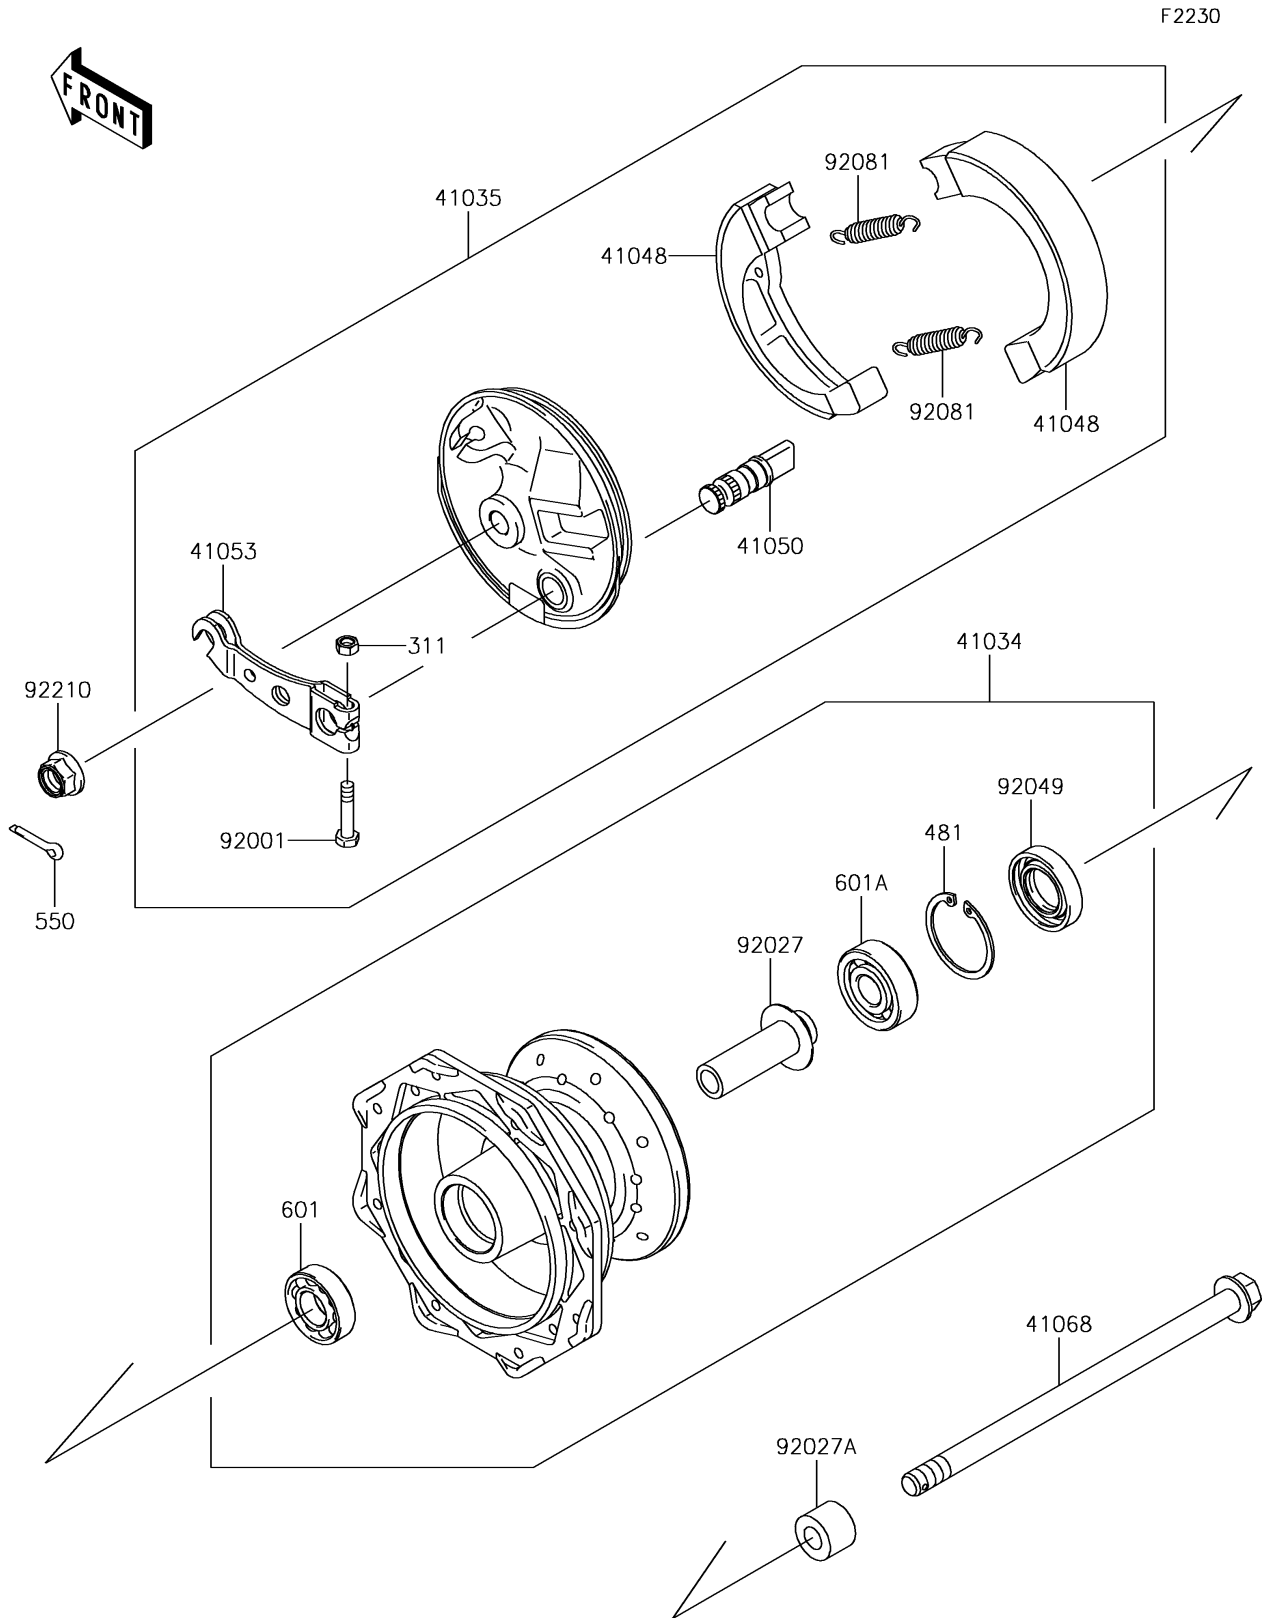

2018 KLX®110L PARTS DIAGRAM

Front Hub

2018 KLX®110L PARTS LIST

Front Hub

ITEM NAME	PART NUMBER	QUANTITY
NUT-HEX (Ref # 311)	311BA0500	1
DRUM-ASSY,FRONT BRAKE (Ref # 41034)	41034-1343	1
PANEL-ASSY-BRAKE,FR (Ref # 41035)	41035-1543	1
SHOE-BRAKE (Ref # 41048)	41048-1083	2
CAM-BRAKE (Ref # 41050)	41050-1031	1
LEVER-BRAKE CAM,FR (Ref # 41053)	41053-1027	1
AXLE,FR (Ref # 41068)	41068-0015	1
CIRCLIP-TYPE-C,35MM (Ref # 481)	481J3500	1
PIN-COTTER,2.5X20 (Ref # 550)	550S2520	1
BEARING-BALL,#6200UUC3 (Ref # 601)	601B6200UU	1
BEARING-BALL,#6300UUC3 (Ref # 601A)	601B6300UU	1
BOLT,5X25 (Ref # 92001)	92001-1695	1
COLLAR,FRONT DRUM,L=54 (Ref # 92027)	92027-1470	1
COLLAR,FRONT AXLE,L=14.5 (Ref # 92027A)	92027-1472	1
SEAL-OIL,DD20X35X7 (Ref # 92049)	92049-0052	1
SPRING,BRAKE SHOE (Ref # 92081)	92081-1564	2
NUT,LOCK,FLANGED,10MM (Ref # 92210)	92210-0276	1