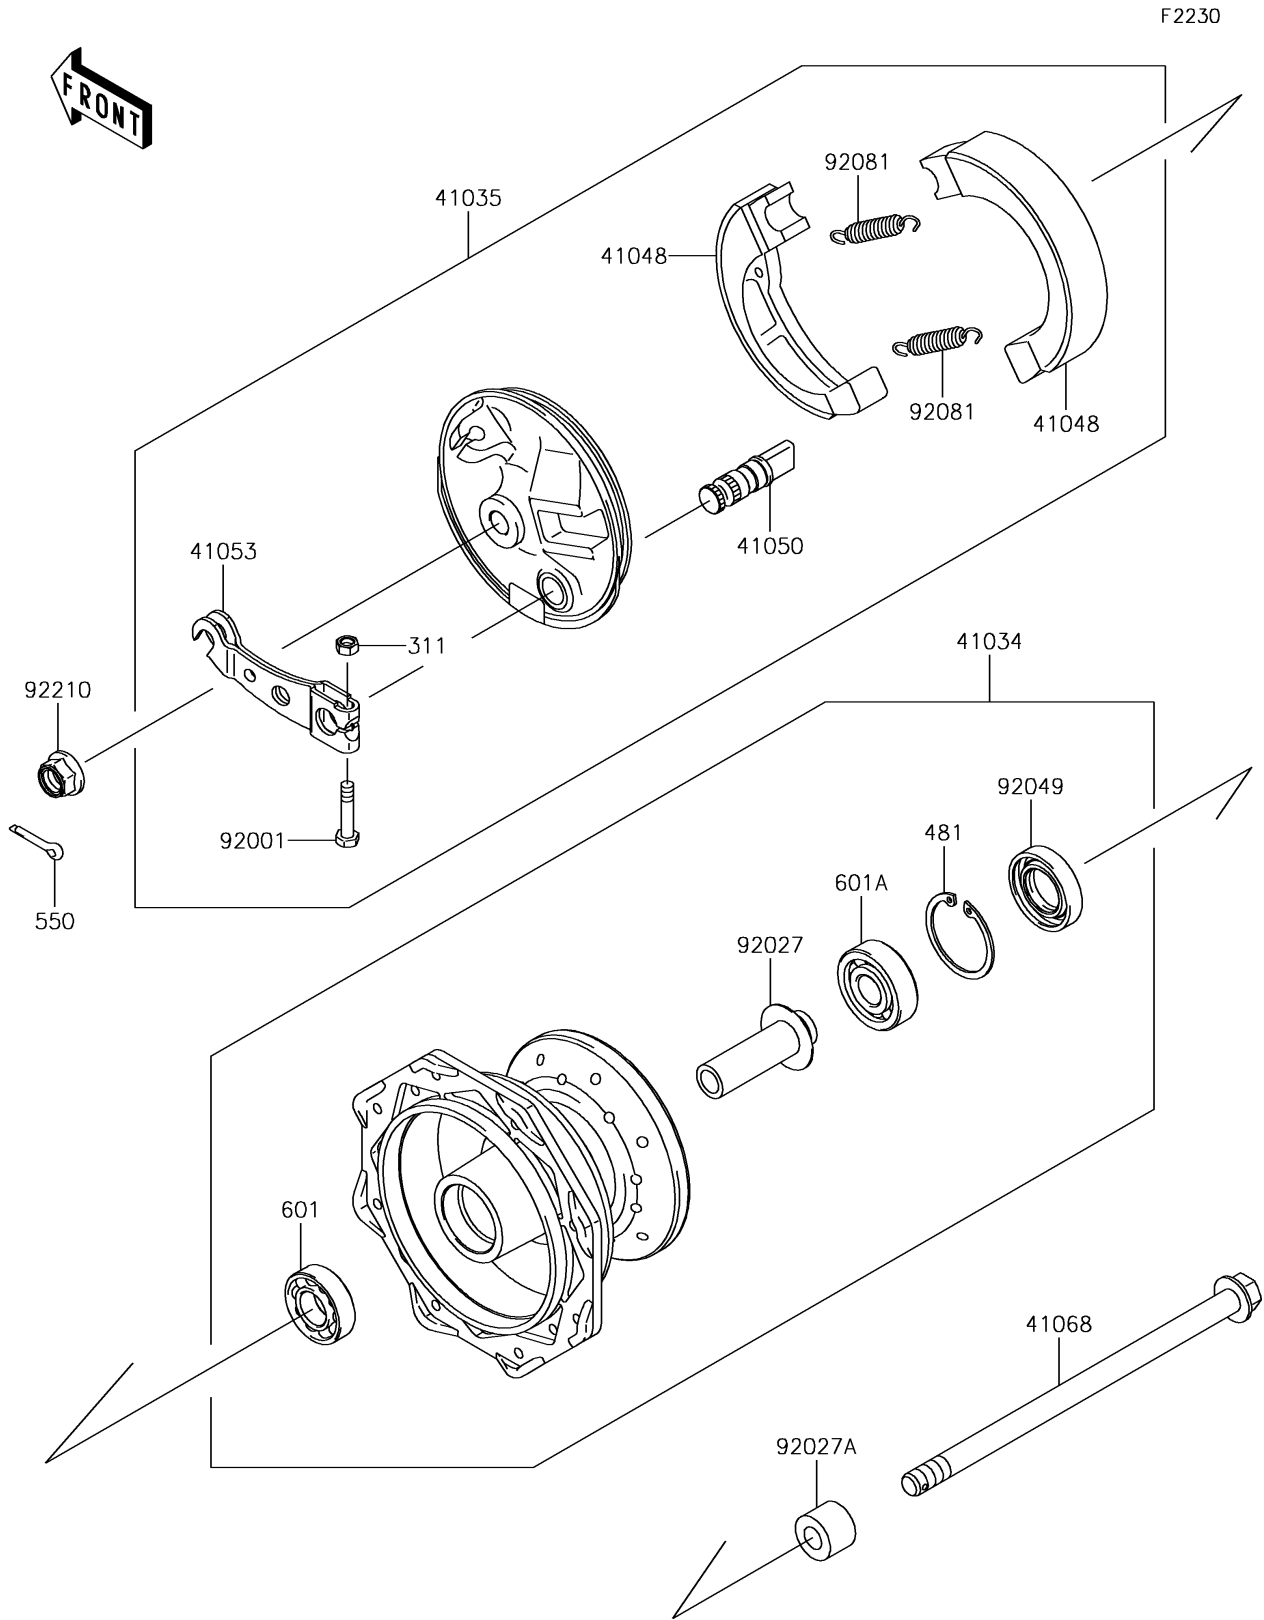

2019 KLX®110L PARTS DIAGRAM

Front Hub

2019 KLX®110L PARTS LIST

Front Hub

ITEM NAME	PART NUMBER	QUANTITY
NUT-HEX (Ref # 311)	311BA0500	1
DRUM-ASSY,FRONT BRAKE (Ref # 41034)	41034-1343	1
PANEL-ASSY-BRAKE,FR (Ref # 41035)	41035-1543	1
SHOE-BRAKE (Ref # 41048)	41048-1083	2
CAM-BRAKE (Ref # 41050)	41050-1031	1
LEVER-BRAKE CAM,FR (Ref # 41053)	41053-1027	1
AXLE,FR (Ref # 41068)	41068-0015	1
CIRCLIP-TYPE-C,35MM (Ref # 481)	481J3500	1
PIN-COTTER,2.5X20 (Ref # 550)	550S2520	1
BEARING-BALL,#6200UUC3 (Ref # 601)	601B6200UU	1
BEARING-BALL,#6300UUC3 (Ref # 601A)	601B6300UU	1
BOLT,5X25 (Ref # 92001)	92001-1695	1
COLLAR,FRONT DRUM,L=54 (Ref # 92027)	92027-1470	1
COLLAR,FRONT AXLE,L=14.5 (Ref # 92027A)	92027-1472	1
SEAL-OIL,DD20X35X7 (Ref # 92049)	92049-0052	1
SPRING,BRAKE SHOE (Ref # 92081)	92081-1564	2
NUT,LOCK,FLANGED,10MM (Ref # 92210)	92210-0276	1