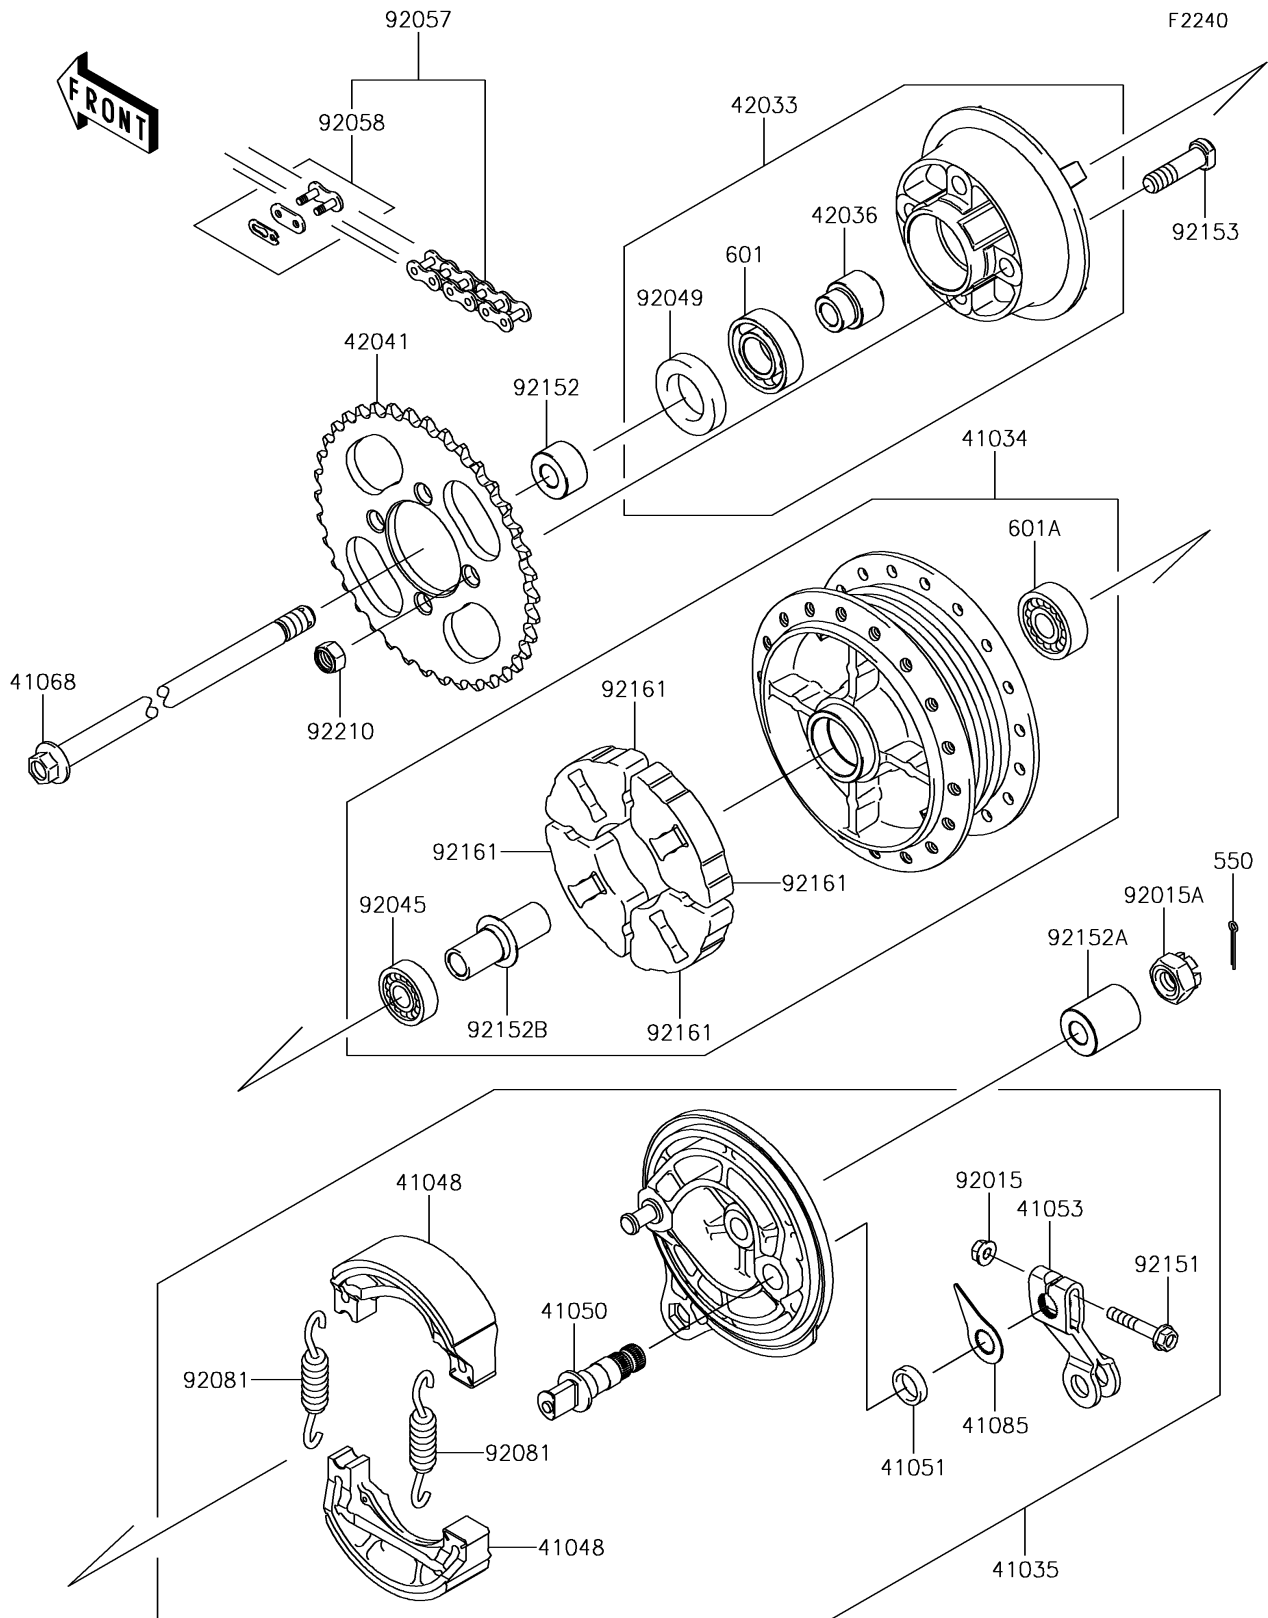

2019 KLX®110L PARTS DIAGRAM

Rear Hub

2019 KLX®110L PARTS LIST

Rear Hub

ITEM NAME	PART NUMBER	QUANTITY
DRUM-ASSY,REAR BRAKE (Ref # 41034)	41034-0010	1
PANEL-ASSY-BRAKE,RR (Ref # 41035)	41035-0084	1
SHOE-BRAKE (Ref # 41048)	41048-1141	2
CAM-BRAKE (Ref # 41050)	41050-1082	1
SEAL,BRAKE CAM (Ref # 41051)	41051-001	1
LEVER-BRAKE CAM (Ref # 41053)	41053-0021	1
AXLE,RR (Ref # 41068)	41068-0016	1
INDICATOR (Ref # 41085)	41085-1085	1
COUPLING-ASSY,RR HUB (Ref # 42033)	42033-1223	1
SLEEVE,RR HUB COUPLING,L=29 (Ref # 42036)	42036-1292	1
SPROCKET-HUB,38T (Ref # 42041)	42041-0082	1
PIN-COTTER,2.5X30 (Ref # 550)	550S2530	1
BEARING-BALL,#6004UG (Ref # 601)	601B6004UG	1
BEARING-BALL,#6301UG (Ref # 601A)	601B6301UG	1
NUT,FLANGED,6MM (Ref # 92015)	92015-1367	1
NUT,CASTLE,12MM (Ref # 92015A)	92015-1870	1
BEARING-BALL,6201ZC3/5C (Ref # 92045)	92045-1308	1
SEAL-OIL,SC26X42X8 (Ref # 92049)	92049-1490	1
CHAIN,DRIVE,DID420DXX90L (Ref # 92057)	92057-0183	1
JOINT-CHAIN,DRIVE (Ref # 92058)	92058-0006	1
SPRING,BRAKE SHOE (Ref # 92081)	92081-1766	2
BOLT,FLANGED,6X34 (Ref # 92151)	92151-1209	1
COLLAR,RR AXLE,LH,L=14.8 (Ref # 92152)	92152-1405	1
COLLAR,RR AXLE,RH,L=32 (Ref # 92152A)	92152-1406	1
COLLAR,REAR BRAKE DRUM,L=58 (Ref # 92152B)	92152-1409	1
BOLT,10X36 (Ref # 92153)	92153-1120	4
DAMPER,RR HUB SHOCK (Ref # 92161)	92161-0084	4
NUT,LOCK,10MM (Ref # 92210)	92210-1351	4