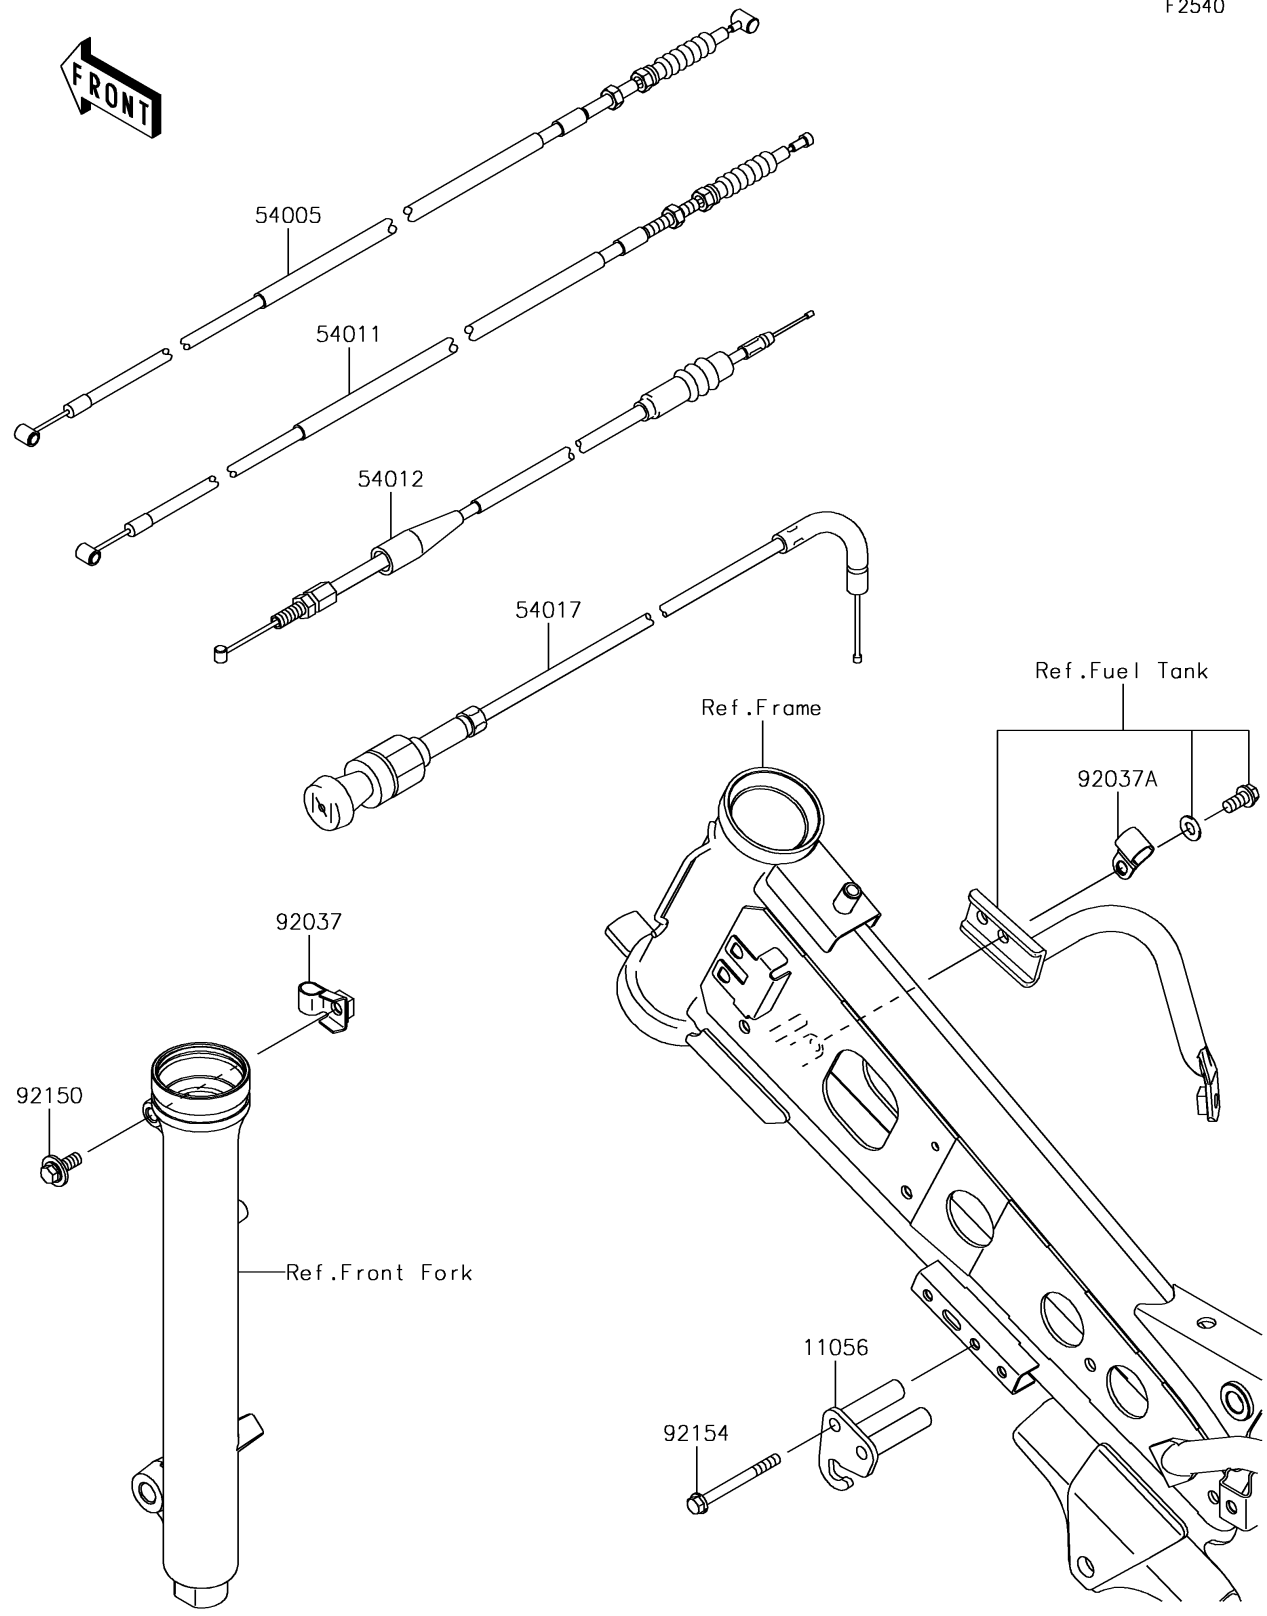

2017 KLX®110L PARTS DIAGRAM

Cables

F2540

2017 KLX®110L PARTS LIST

Cables

| ITEM NAME | PART NUMBER | QUANTITY |
|---------------------------------|-------------|----------|
| BRACKET,CHOKE (Ref # 11056) | 11056-0151 | 1 |
| CABLE-BRAKE (Ref # 54005) | 54005-0027 | 1 |
| CABLE-CLUTCH (Ref # 54011) | 54011-0103 | 1 |
| CABLE-THROTTLE (Ref # 54012) | 54012-0643 | 1 |
| CABLE-STARTER (Ref # 54017) | 54017-1218 | 1 |
| CLAMP,BRAKE CABLE (Ref # 92037) | 92037-1353 | 1 |
| CLAMP (Ref # 92037A) | 92037-1608 | 1 |
| BOLT,FLANGED,6X16 (Ref # 92150) | 92150-1506 | 1 |
| BOLT,FLANGED,5X53 (Ref # 92154) | 92154-0374 | 2 |