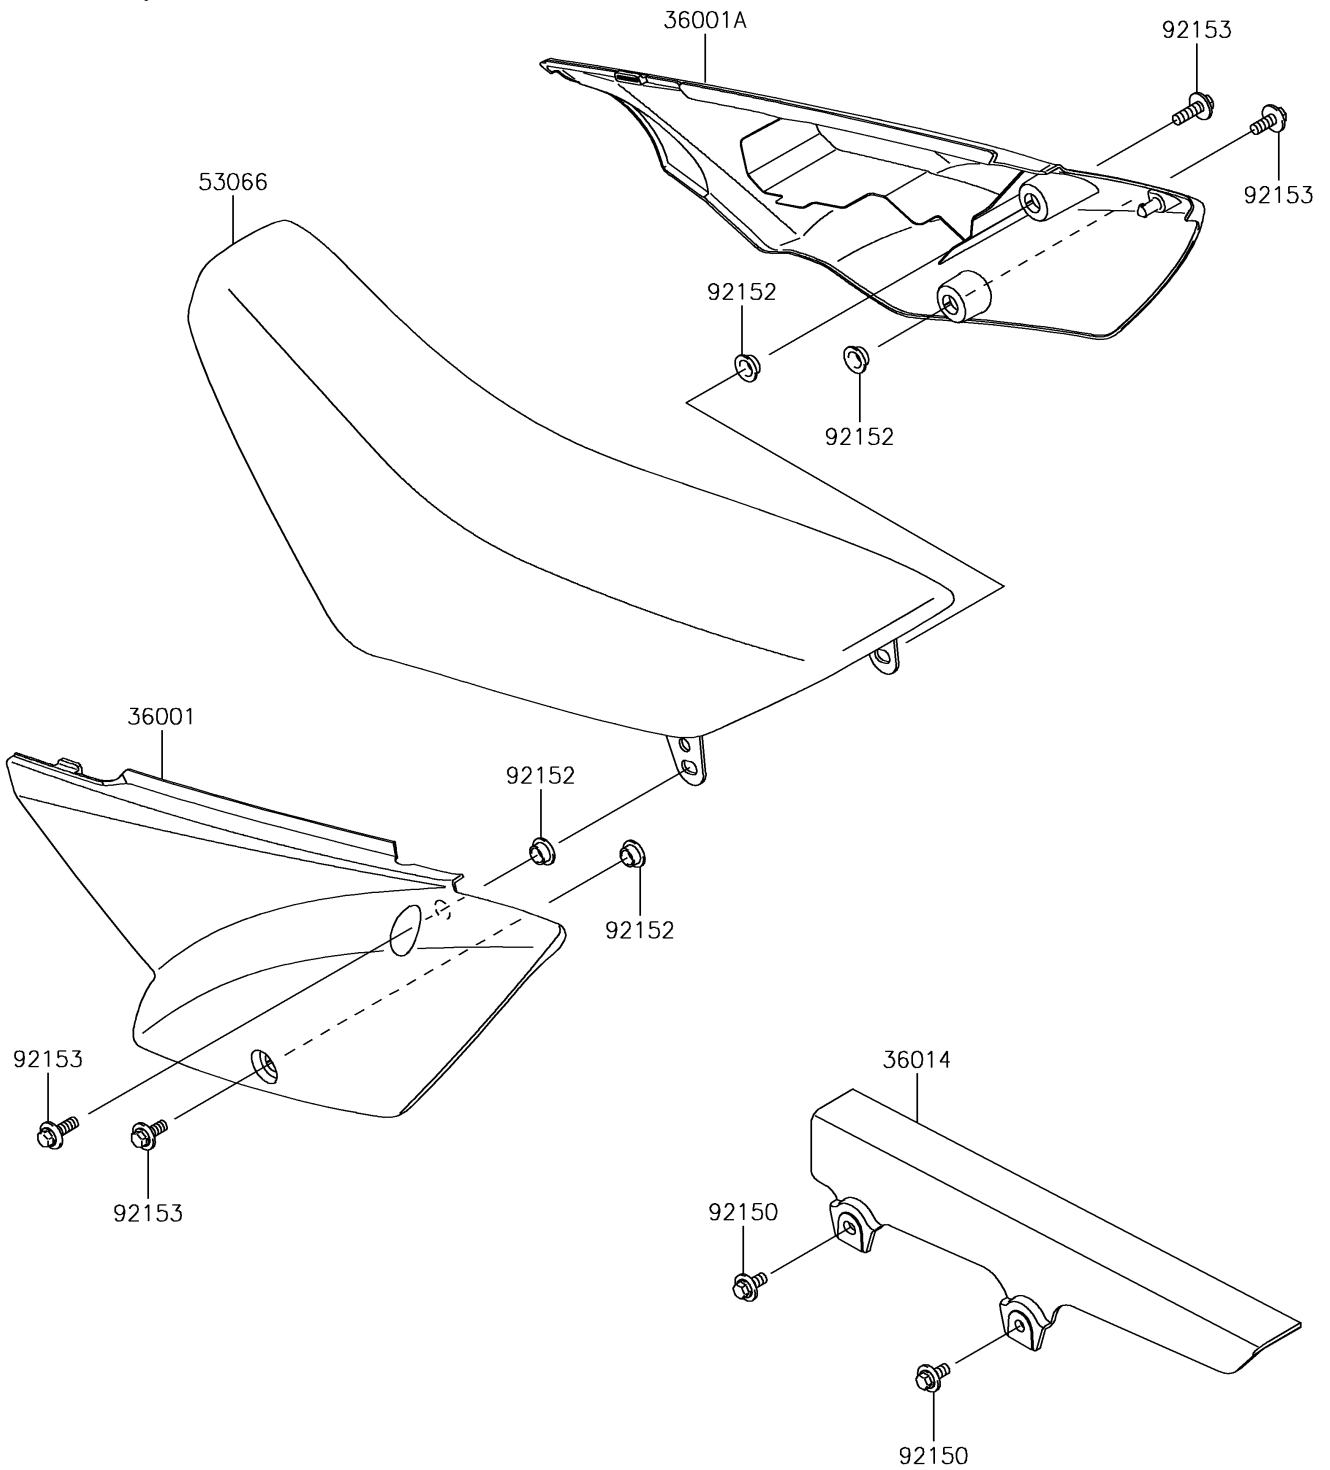

2018 KLX®110L PARTS DIAGRAM

Side Covers/Chain Cover

F2610

2018 KLX®110L PARTS LIST

Side Covers/Chain Cover

ITEM NAME	PART NUMBER	QUANTITY
COVER-SIDE,LH,B.WHITE (Ref # 36001)	36001-0204-266	1
COVER-SIDE,RH,B.WHITE (Ref # 36001A)	36001-0205-266	1
CASE-CHAIN (Ref # 36014)	36014-1258	1
SEAT-ASSY,GREEN/BLACK (Ref # 53066)	53066-0456-49F	1
BOLT,FLANGED,6X14 (Ref # 92150)	92150-1689	2
COLLAR (Ref # 92152)	92152-0789	4
BOLT,6X20 (Ref # 92153)	92153-0502	4