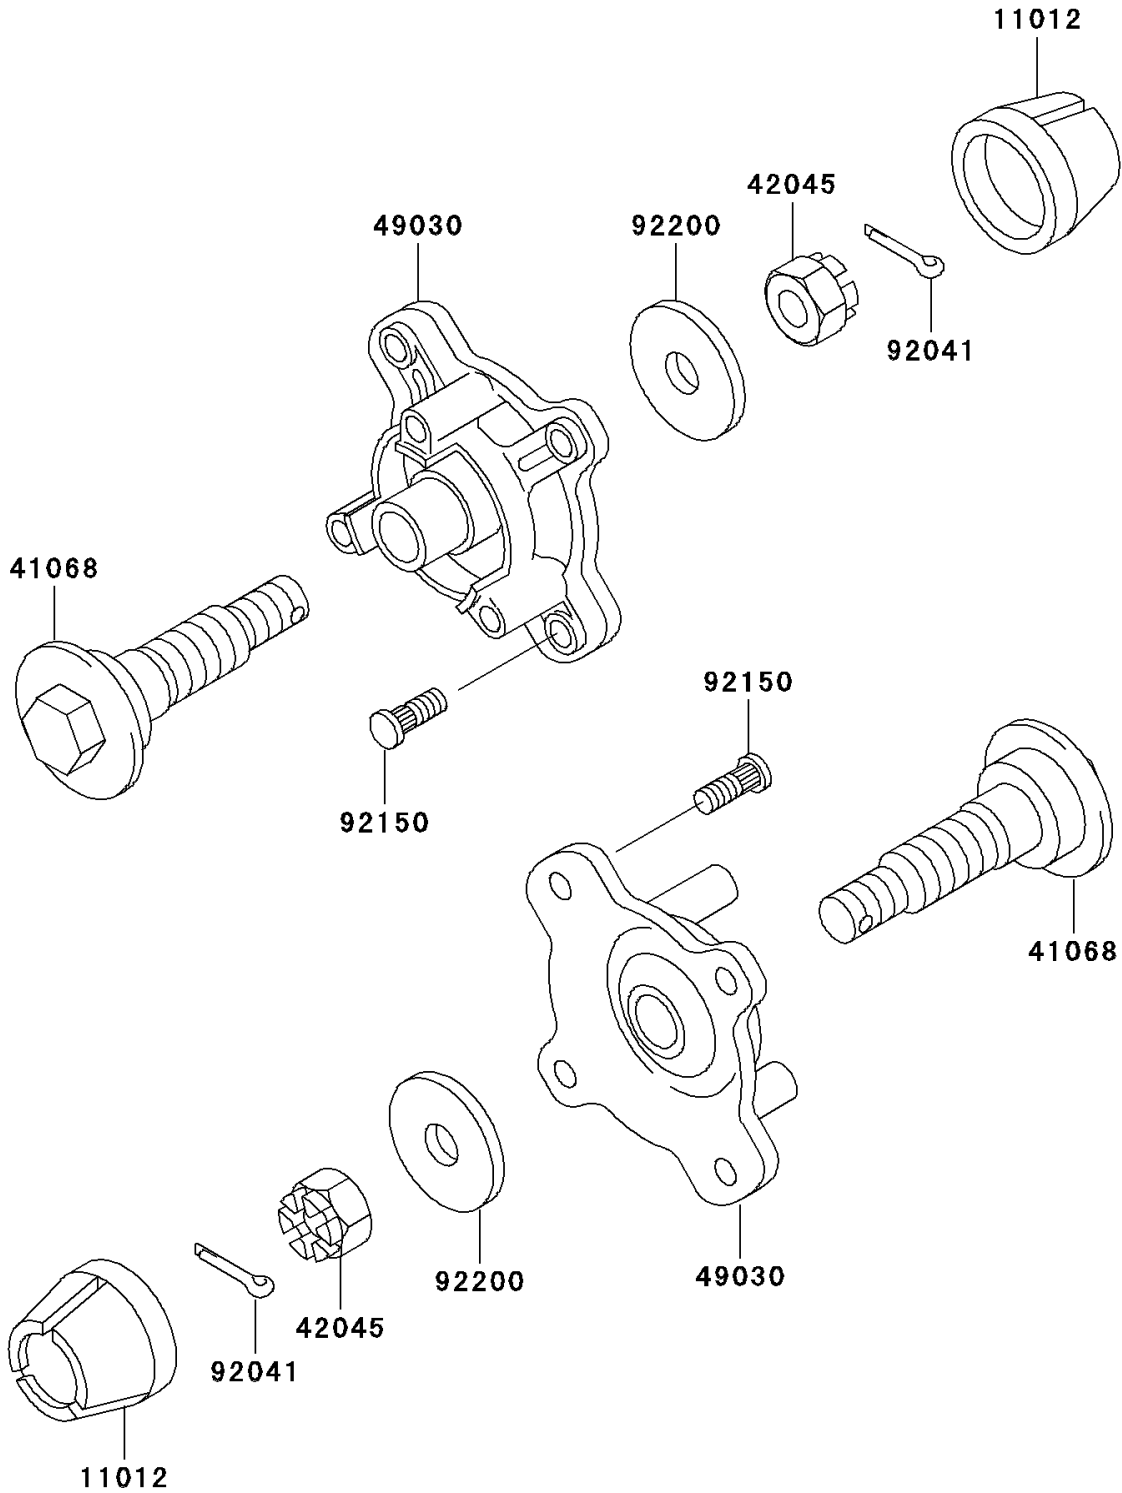

2000 Prairie 300 PARTS DIAGRAM

Front Hub

F2230

2000 Prairie 300 PARTS LIST

Front Hub

ITEM NAME	PART NUMBER	QUANTITY
CAP,WHEEL (Ref # 11012)	11012-1969	2
AXLE (Ref # 41068)	41068-1396	2
NUT,CASTLE,18MM (Ref # 42045)	42045-018	2
HUB,FR (Ref # 49030)	49030-1119	2
COTTER,4.0X35 (Ref # 92041)	92041-1053	2
BOLT (Ref # 92150)	92150-1289	8
WASHER,18.5X52X4.5 (Ref # 92200)	92200-1474	2