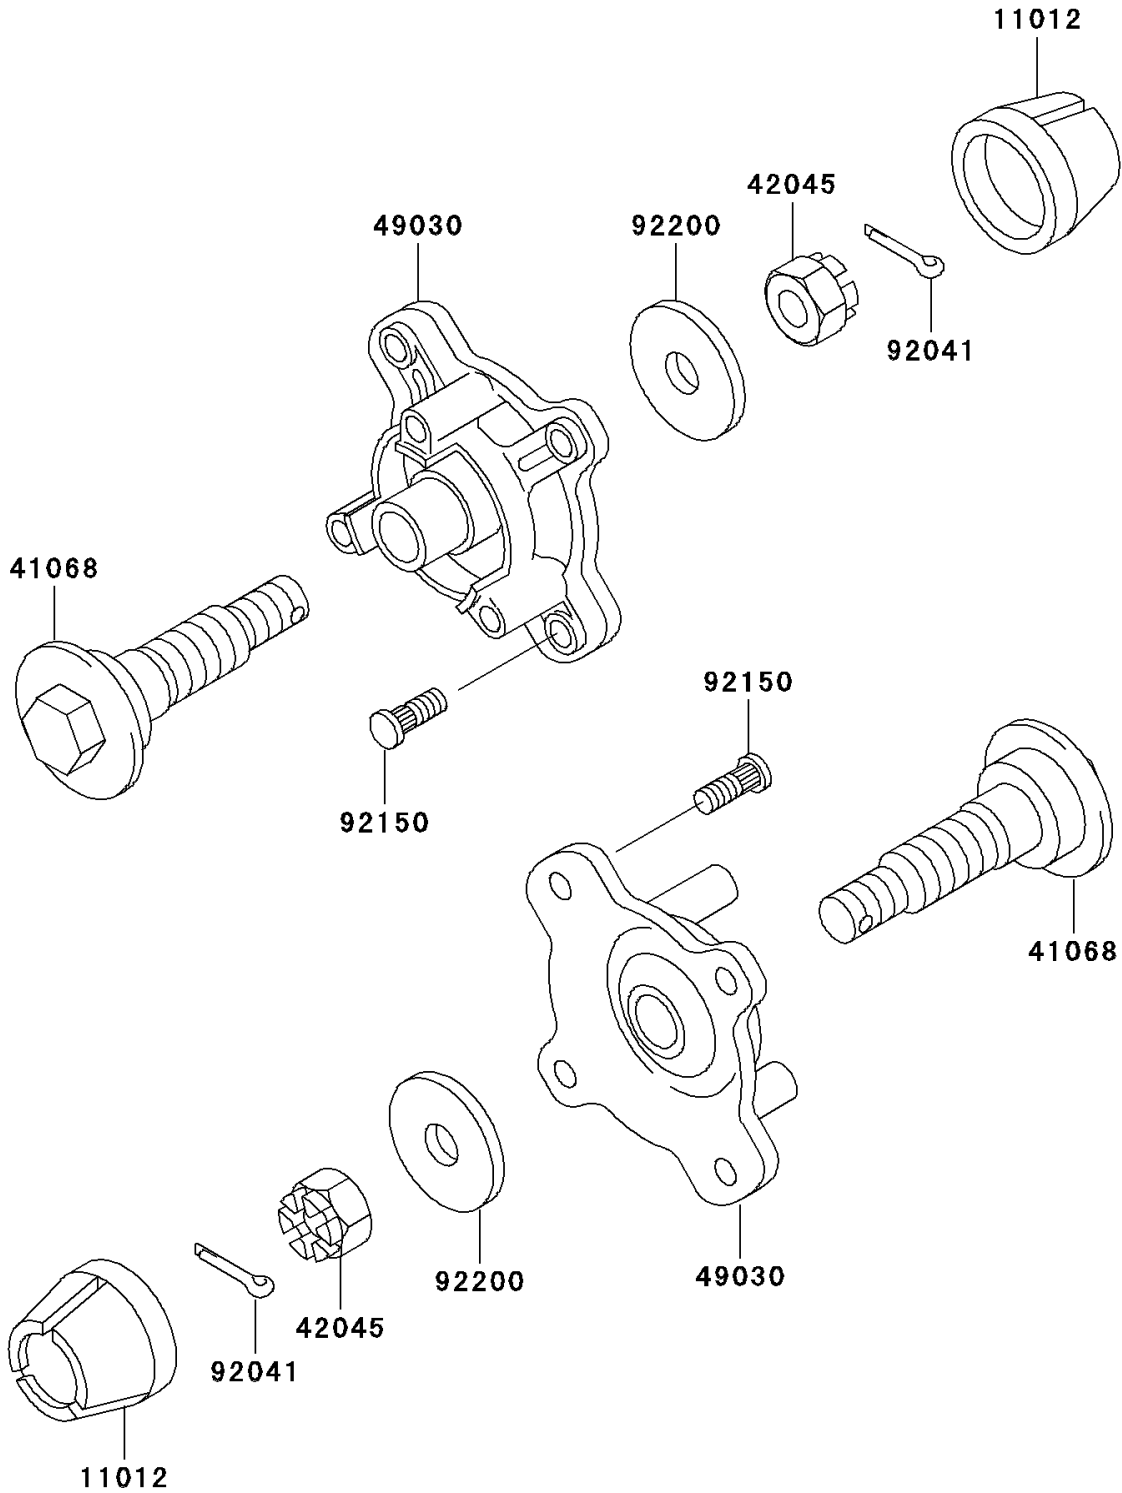

2001 Prairie 300 PARTS DIAGRAM

Front Hub

F2230

2001 Prairie 300 PARTS LIST

Front Hub

ITEM NAME	PART NUMBER	QUANTITY
CAP,WHEEL (Ref # 11012)	11012-1969	2
AXLE (Ref # 41068)	41068-1396	2
NUT,CASTLE,18MM (Ref # 42045)	42045-018	2
HUB,FR (Ref # 49030)	49030-1119	2
COTTER,4.0X35 (Ref # 92041)	92041-1053	2
BOLT (Ref # 92150)	92150-1289	8
WASHER,18.5X52X4.5 (Ref # 92200)	92200-1474	2