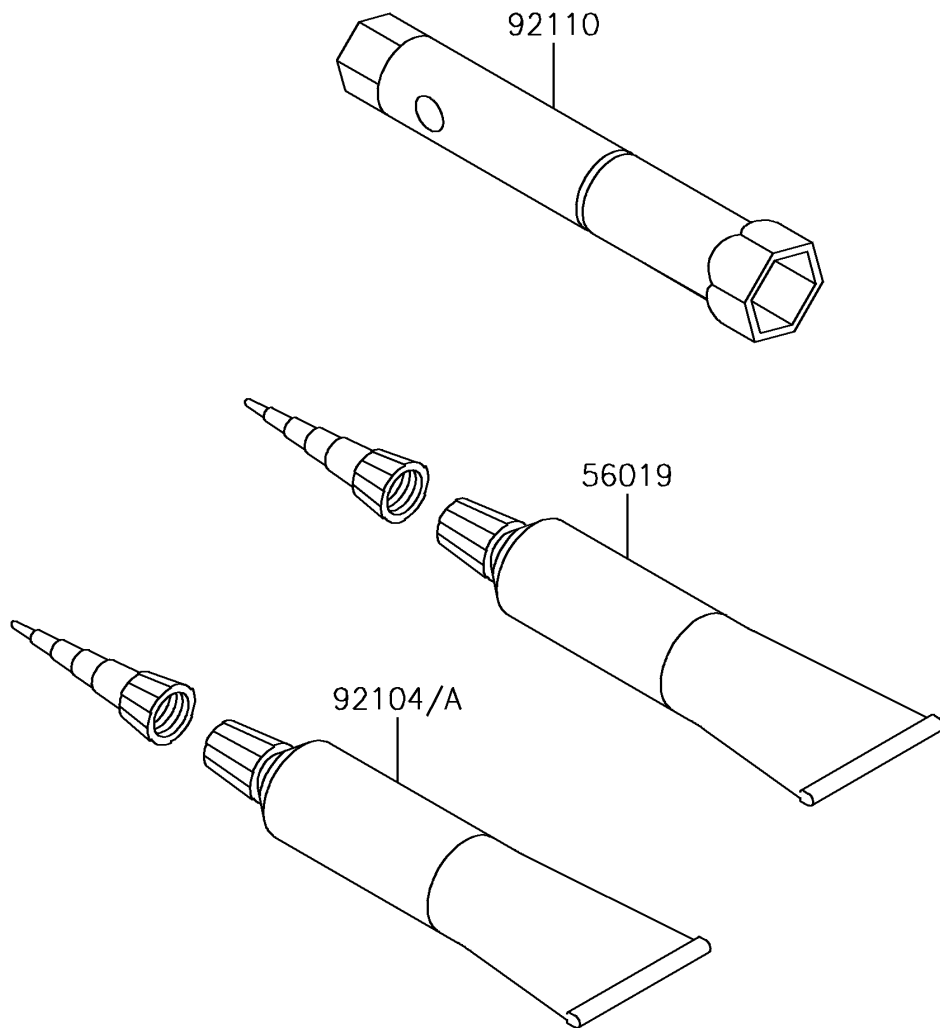

2017 KLX®110L PARTS DIAGRAM

Owner's Tools

F2810

2017 KLX®110L PARTS LIST

Owner's Tools

ITEM NAME	PART NUMBER	QUANTITY
GASKET-LIQUID,TB1211,WHITE (Ref # 56019)	56019-120	1
GASKET-LIQUID,TB1211F,CLEAR (Ref # 92104)	92104-0004	1
GASKET-LIQUID,TB1105,BLACK (Ref # 92104A)	92104-1003	1
TOOL-WRENCH,BOX,16MM (Ref # 92110)	92110-1206	1