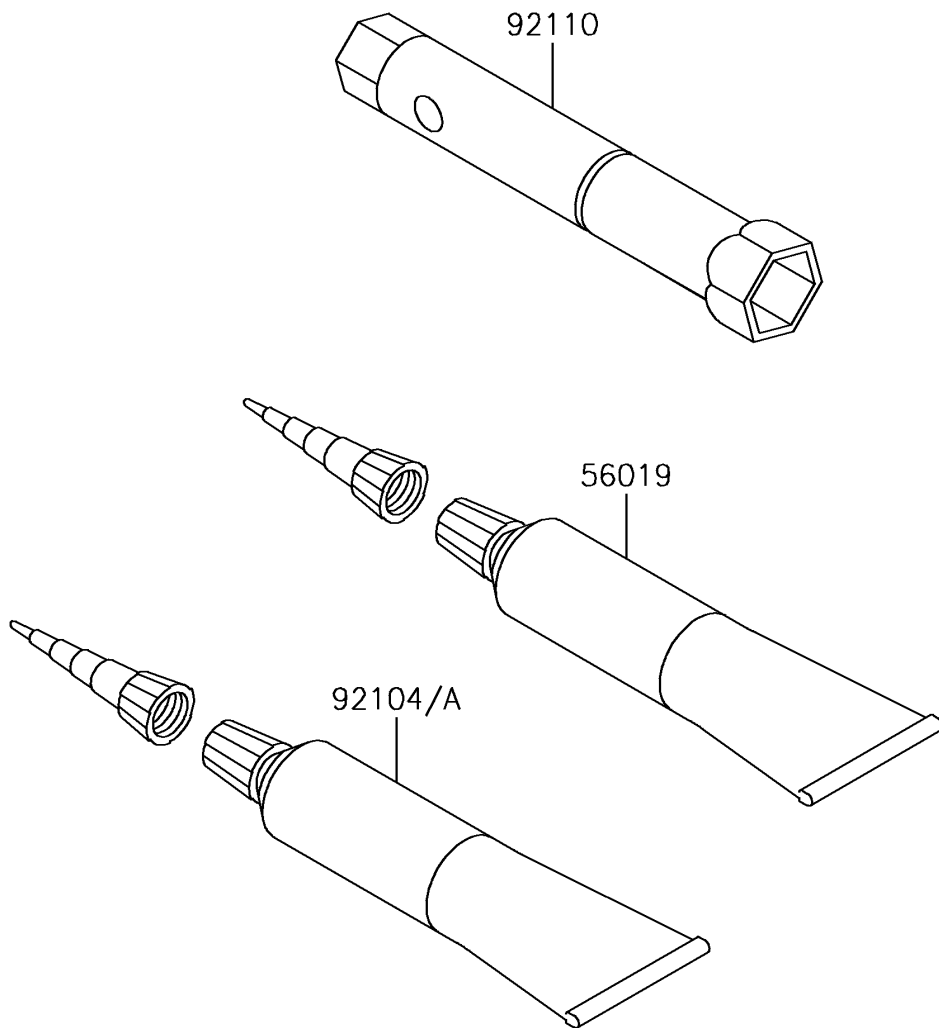

2019 KLX®110L PARTS DIAGRAM

Owner's Tools

F2810

2019 KLX®110L PARTS LIST

Owner's Tools

ITEM NAME	PART NUMBER	QUANTITY
GASKET-LIQUID,TB1211,WHITE (Ref # 56019)	56019-120	1
GASKET-LIQUID,TB1211F,CLEAR (Ref # 92104)	92104-0004	1
GASKET-LIQUID,TB1105,BLACK (Ref # 92104A)	92104-1003	1
TOOL-WRENCH,BOX,16MM (Ref # 92110)	92110-1206	1