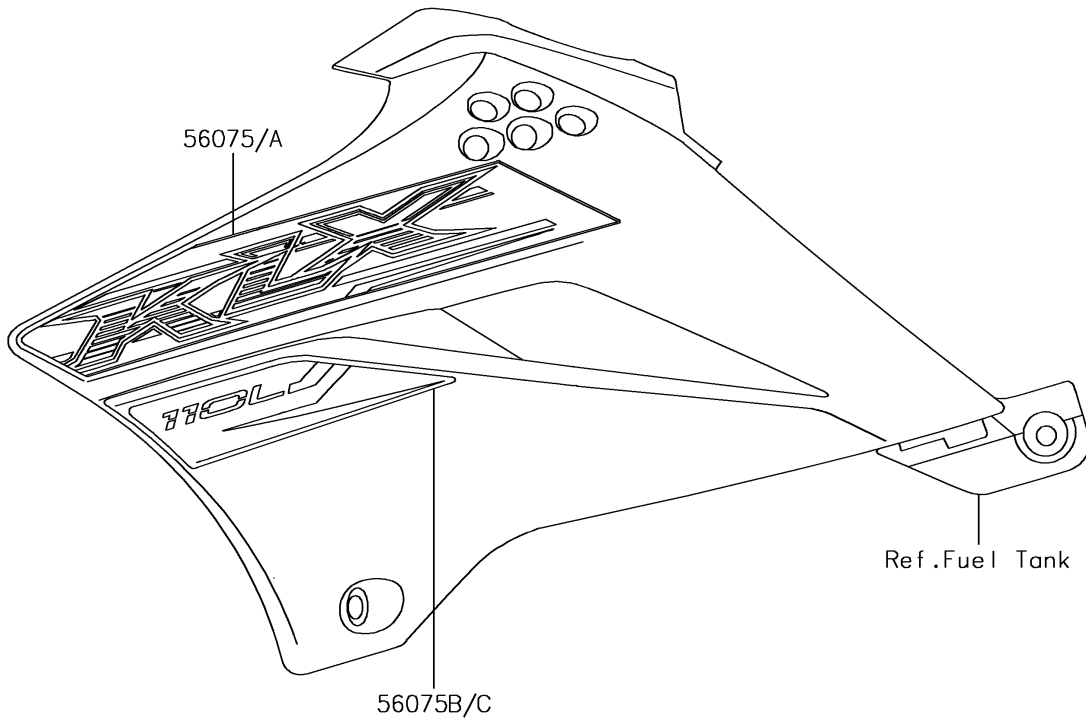

# 2019 KLX®110L PARTS DIAGRAM

Decals(DKF)

F2861D

### Decals(DKF)

ITEM NAME	PART NUMBER	QUANTITY
MARK,NUMBER PLATE,K (Ref # 56054)	56054-2249	1
PATTERN,SHROUD,LH,UPP (Ref # 56075)	56075-4339	1
PATTERN,SHROUD,RH,UPP (Ref # 56075A)	56075-4341	1
PATTERN,SHROUD,LH,LWR (Ref # 56075B)	56075-4343	1
PATTERN,SHROUD,RH,LWR (Ref # 56075C)	56075-4344	1