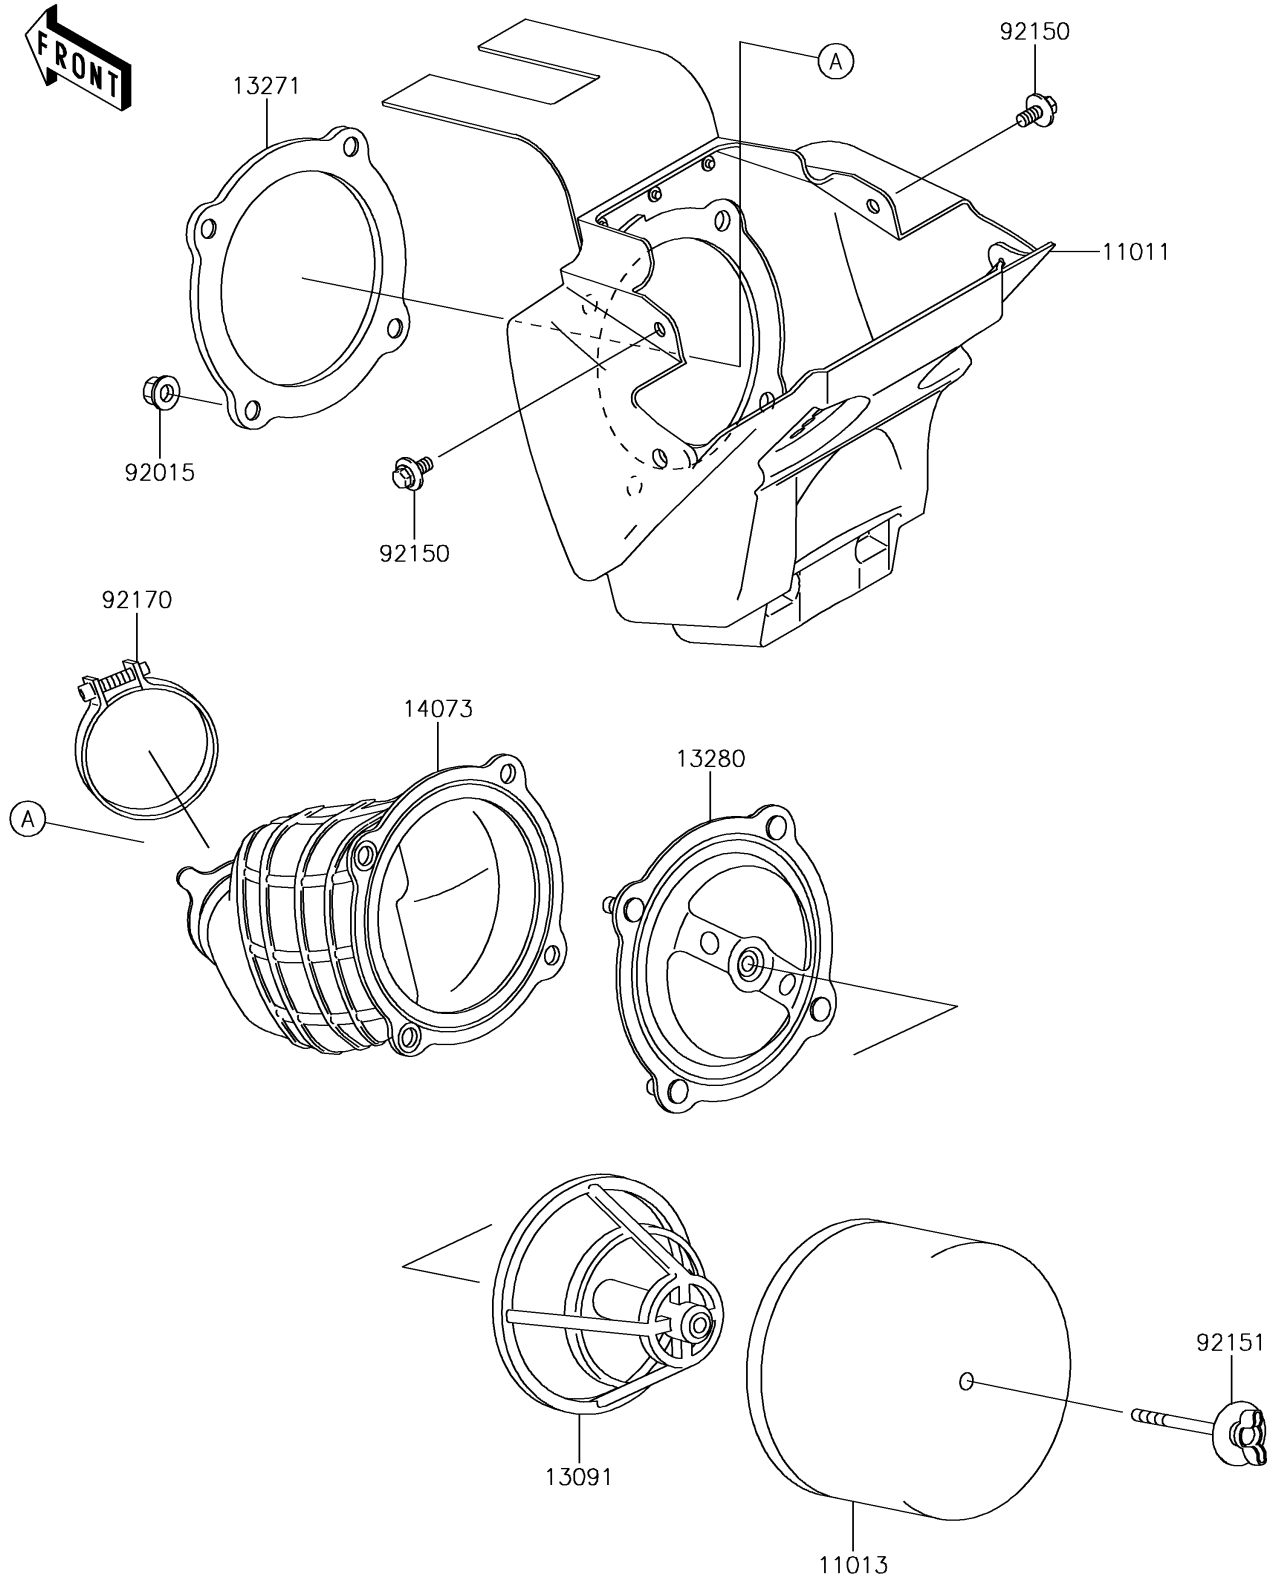

2019 KX™ 65 PARTS DIAGRAM

Air Cleaner

E1130

2019 KX™ 65 PARTS LIST

Air Cleaner

ITEM NAME	PART NUMBER	QUANTITY
CASE-AIR FILTER (Ref # 11011)	11011-1578	1
ELEMENT-AIR FILTER (Ref # 11013)	11013-1284	1
HOLDER,ELEMENT (Ref # 13091)	13091-1696	1
PLATE,AIR FILTER (Ref # 13271)	13271-1298	1
HOLDER,AIR FILTER ELEMENT (Ref # 13280)	13280-1142	1
DUCT,AIR FILTER (Ref # 14073)	14073-1759	1
NUT,FLANGED,5MM (Ref # 92015)	92015-1259	4
BOLT,6X14 (Ref # 92150)	92150-1340	2
BOLT,AIR FILTER (Ref # 92151)	92151-1256	1
CLAMP (Ref # 92170)	92170-1686	1