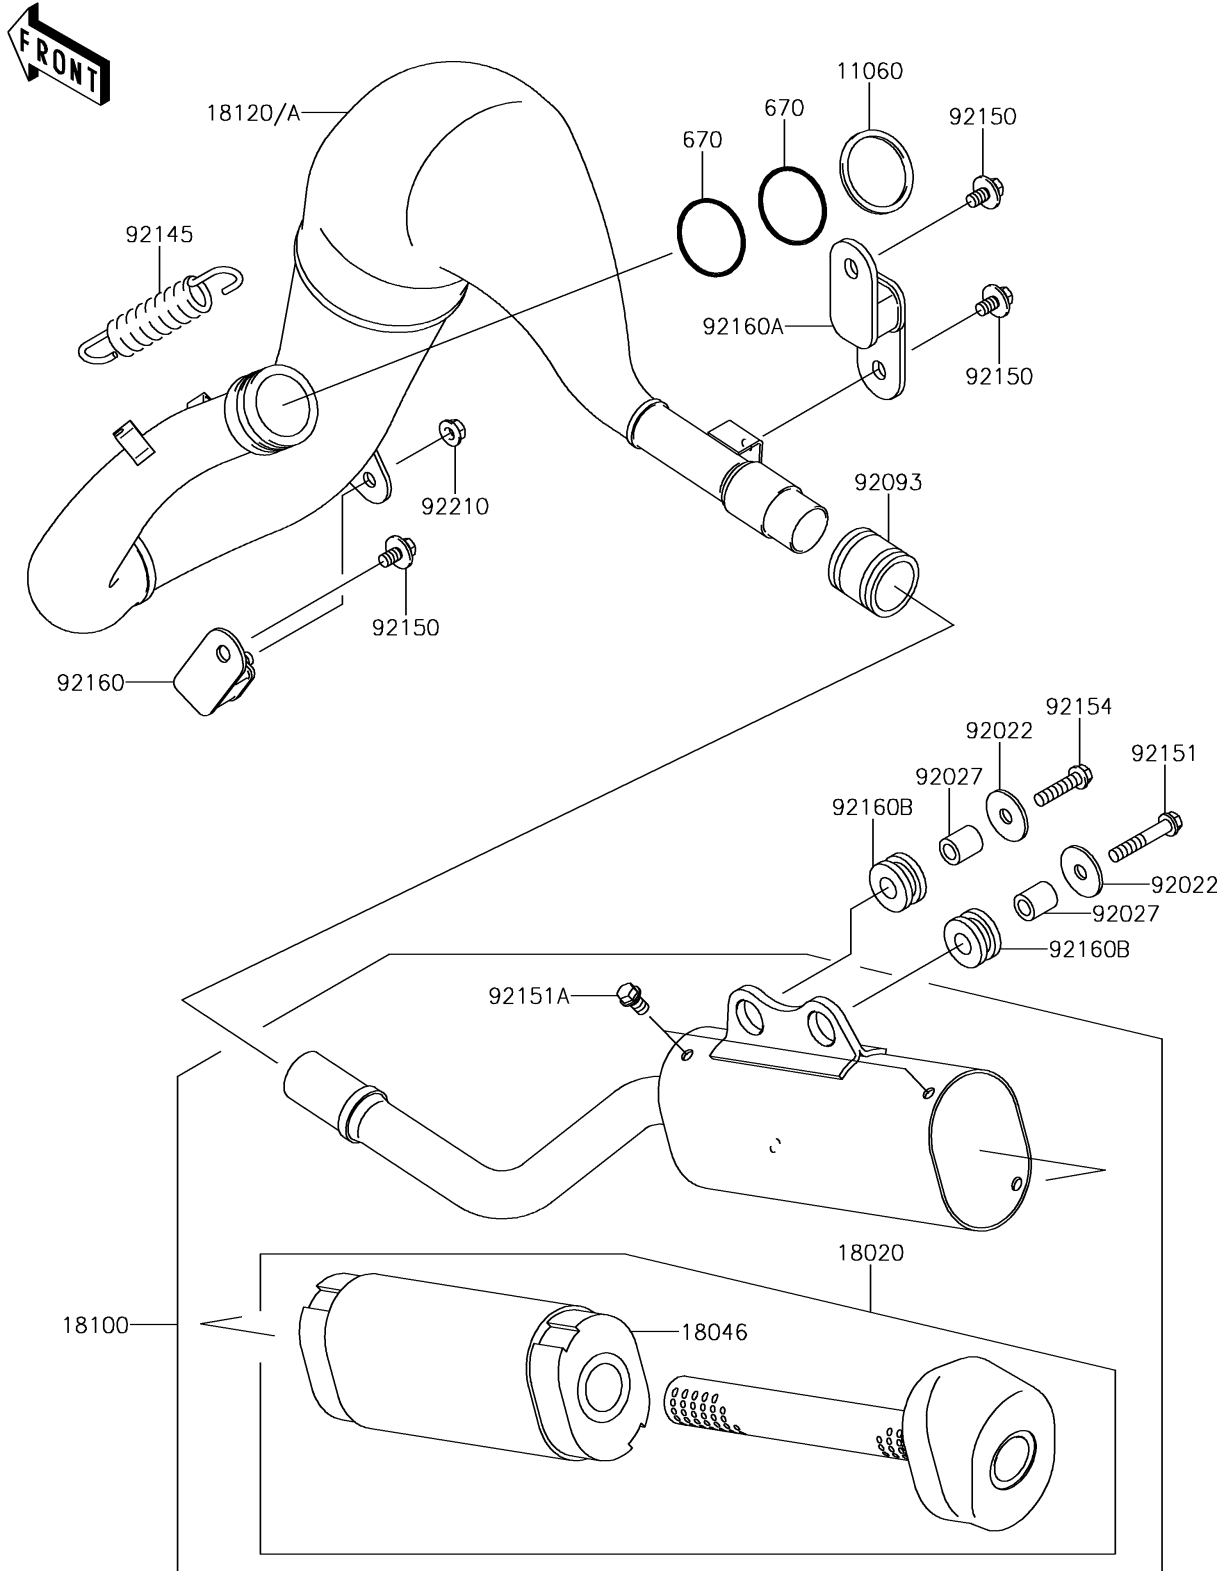

2018 KX™ 65 PARTS DIAGRAM

Muffler(s)

E1140

2018 KX™ 65 PARTS LIST

Muffler(s)

ITEM NAME	PART NUMBER	QUANTITY
GASKET,EXHAUST (Ref # 11060)	11060-1922	1
BAFFLE (Ref # 18020)	18020-1284	1
WOOL,BAFFLE (Ref # 18046)	18046-1587	1
BODY-ASSY-MUFFLER (Ref # 18100)	18100-1092	1
CHAMBER-EXHAUST (Ref # 18120)	18120-1116	1
CHAMBER-EXHAUST (Ref # 18120A)	18120-1119	1
O RING,32MM (Ref # 670)	670E3032	2
WASHER,6.5X22X1.6 (Ref # 92022)	92022-237	2
COLLAR,6.8X10X11.5 (Ref # 92027)	92027-1210	2
SEAL (Ref # 92093)	92093-1511	1
SPRING,EXHAUST CONNECTING (Ref # 92145)	92145-1340	2
BOLT,6X12 (Ref # 92150)	92150-1435	3
BOLT,6X35 (Ref # 92151)	92151-1135	1
BOLT,FLANGED,6X10 (Ref # 92151A)	92151-1822	4
BOLT,FLANGED,6X25 (Ref # 92154)	92154-0520	1
DAMPER,MUFFLER,FR (Ref # 92160)	92160-1176	1
DAMPER,MUFFLER,RR (Ref # 92160A)	92160-1201	1
DAMPER (Ref # 92160B)	92160-1913	2
NUT,FLANGED,6MM (Ref # 92210)	92210-0630	1