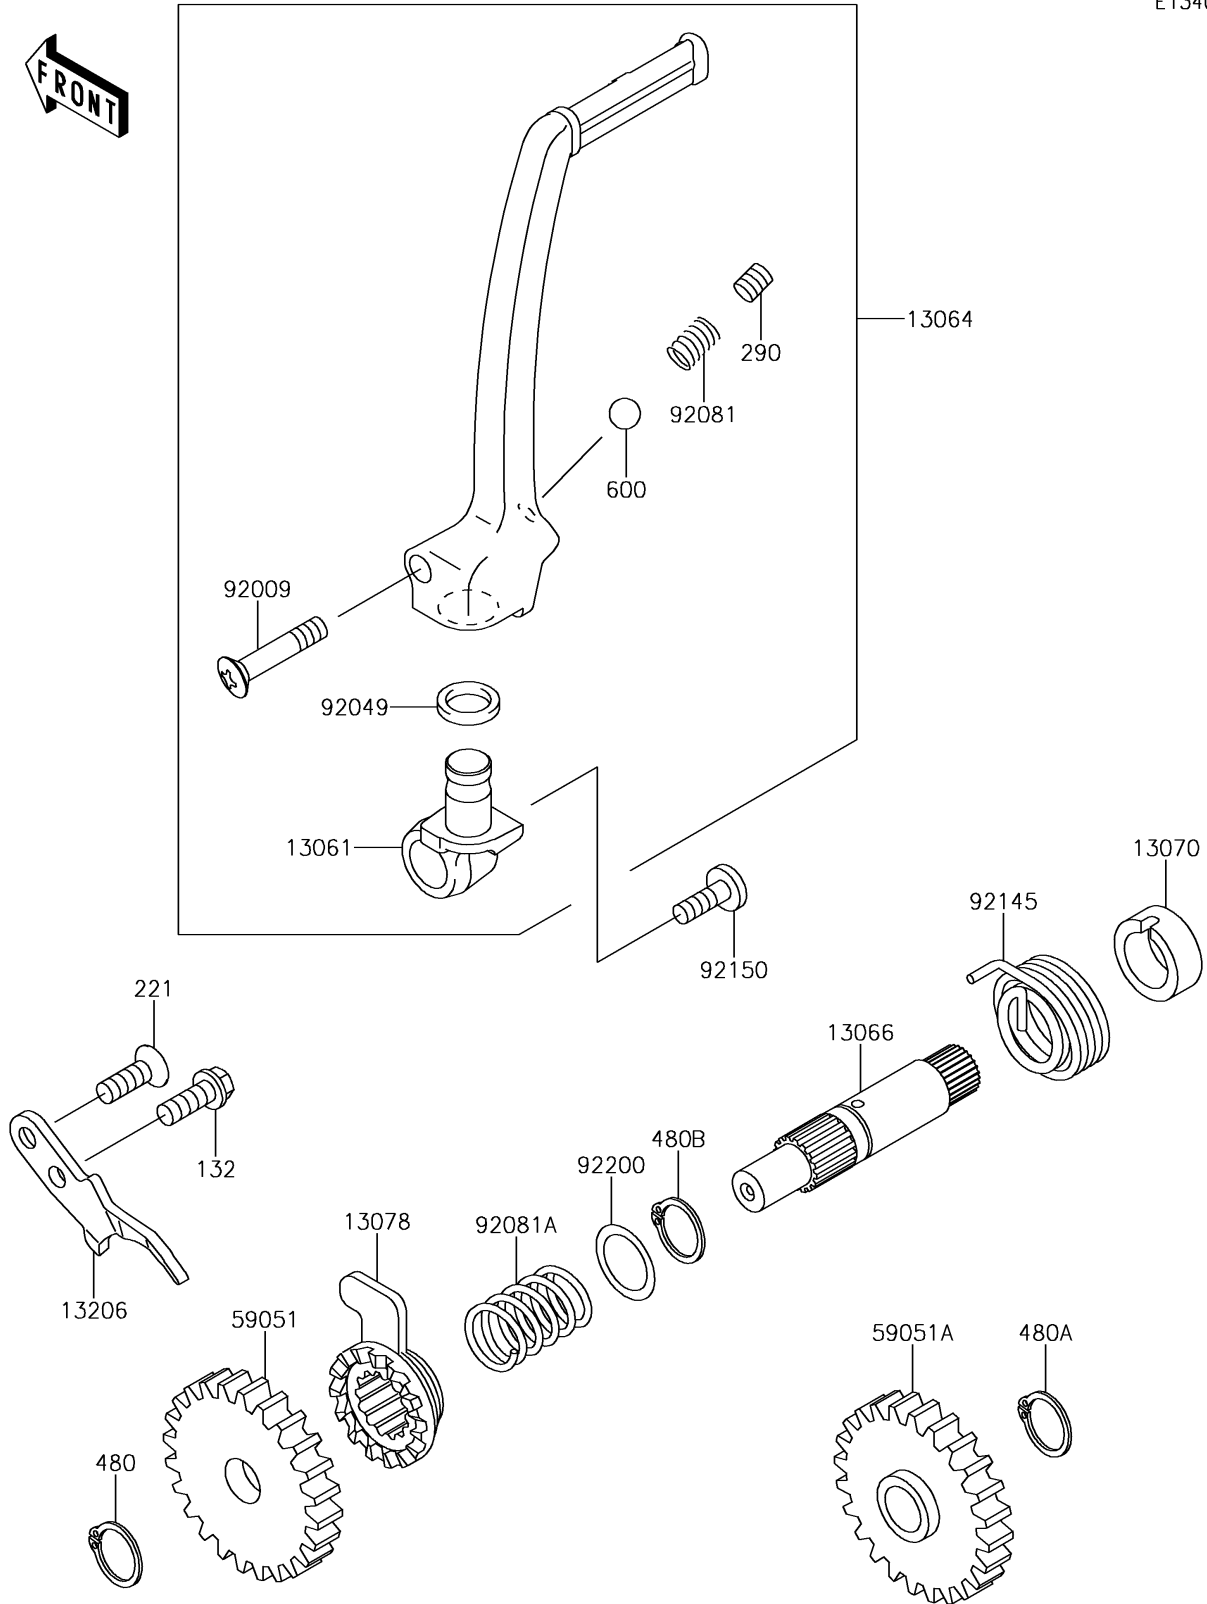

2017 KX™ 65 PARTS DIAGRAM

Kickstarter Mechanism

E1340

2017 KX™ 65 PARTS LIST

Kickstarter Mechanism

ITEM NAME	PART NUMBER	QUANTITY
BOSS,KICK PEDAL (Ref # 13061)	13061-1712	1
LEVER-ASSY-KICK,PEDAL (Ref # 13064)	13064-1196	1
SHAFT-KICK (Ref # 13066)	13066-1097	1
GUIDE (Ref # 13070)	13070-1314	1
RATCHET (Ref # 13078)	13078-1004	1
BOLT-FLANGED-SMALL,6X16 (Ref # 132)	132BA0616	1
GUIDE-KICK (Ref # 13206)	13206-1067	1
SCREW-CSK-CROS,6X18 (Ref # 221)	221AA0618	1
SCREW-SET-SOCKET,8X8 (Ref # 290)	290CA0808	1
CIRCLIP-TYPE-C,12MM (Ref # 480)	480J1200	1
CIRCLIP-TYPE-C,15MM (Ref # 480A)	480J1500	1
CIRCLIP-TYPE-C,16MM (Ref # 480B)	480J1600	1
GEAR-SPUR,32T (Ref # 59051)	59051-1026	1
GEAR-SPUR,30T (Ref # 59051A)	59051-1027	1
BALL-STEEL,1/4 (Ref # 600)	600A0800	1
SCREW,6X27 (Ref # 92009)	92009-1607	1
SEAL-OIL,SR12162.5 (Ref # 92049)	92049-1468	1
SPRING,KICK PEDAL (Ref # 92081)	92081-020	1
SPRING,RATCHET (Ref # 92081A)	92081-122	1
SPRING (Ref # 92145)	92145-1058	1
BOLT,SOCKET,6X16 (Ref # 92150)	92150-1673	1
WASHER,KICKSHAFT (Ref # 92200)	92200-1209	1