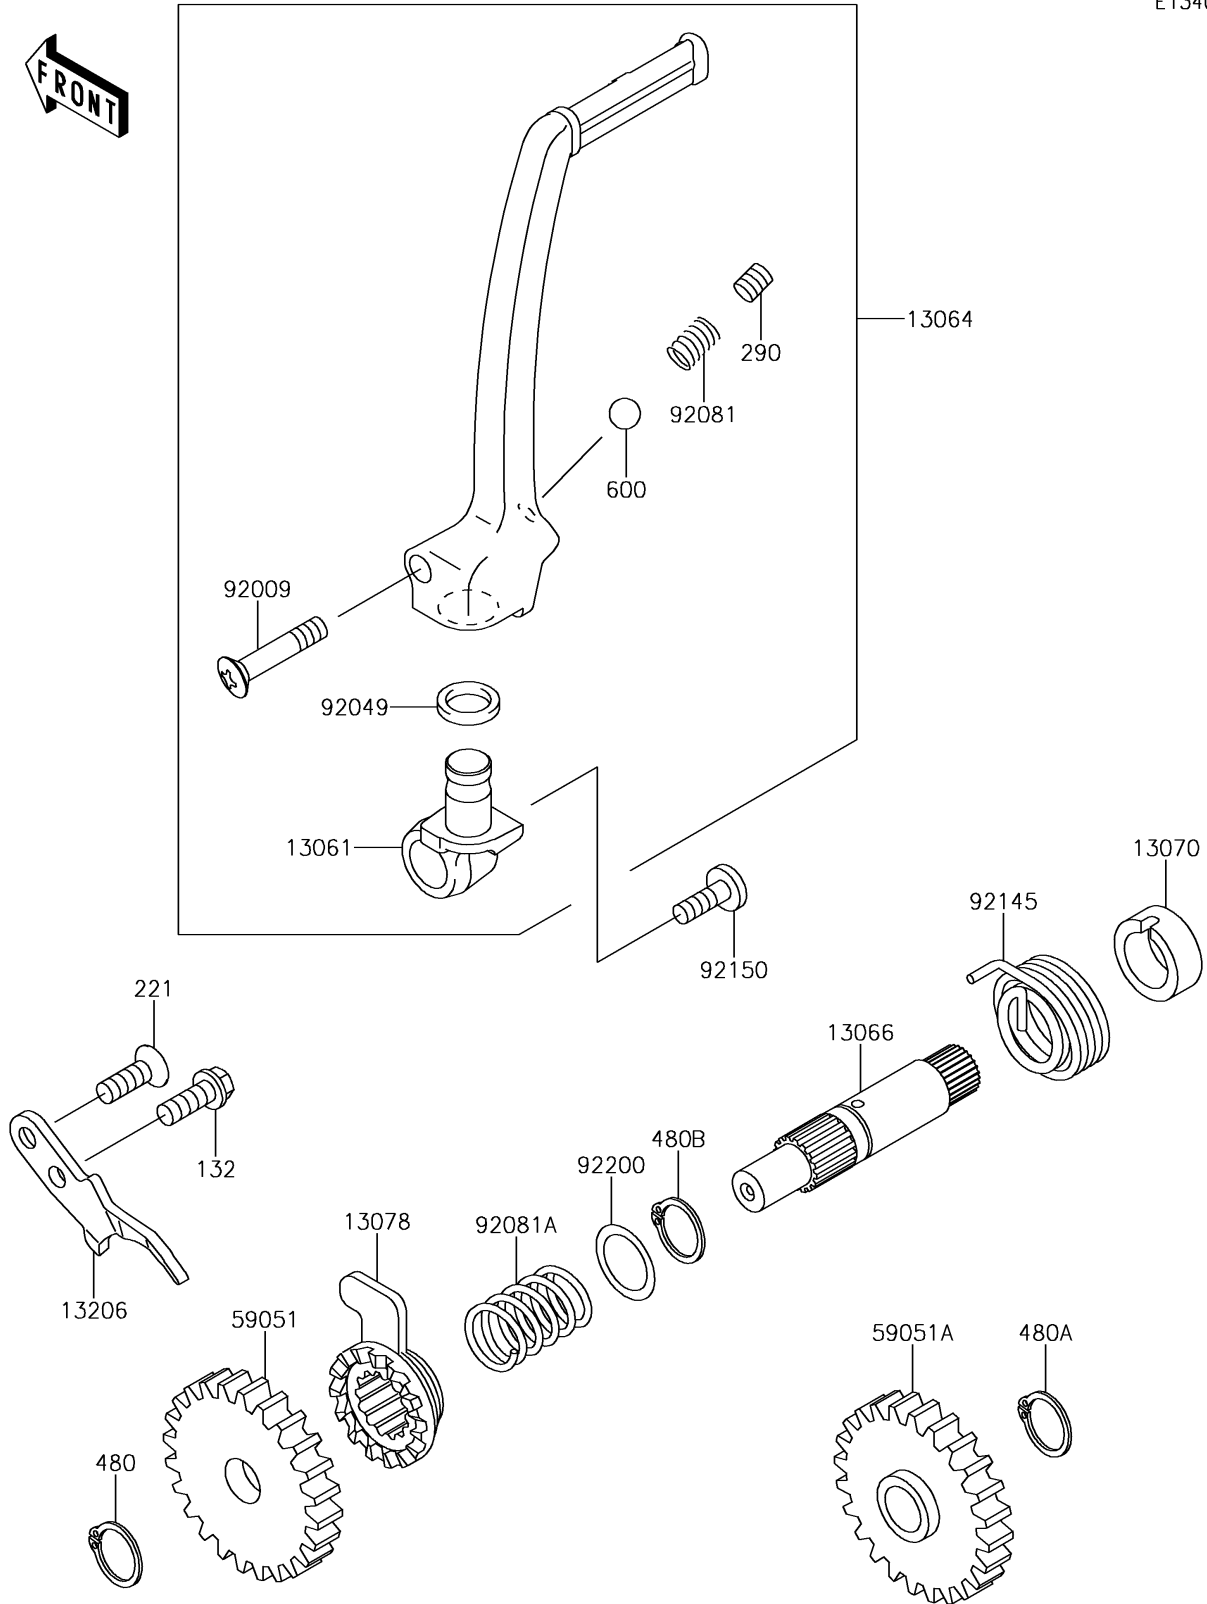

# 2019 KX™ 65 PARTS DIAGRAM

Kickstarter Mechanism

E1340

## 2019 KX™ 65 PARTS LIST

### Kickstarter Mechanism

ITEM NAME	PART NUMBER	QUANTITY
BOSS,KICK PEDAL (Ref # 13061)	13061-1712	1
LEVER-ASSY-KICK,PEDAL (Ref # 13064)	13064-1196	1
SHAFT-KICK (Ref # 13066)	13066-1097	1
GUIDE (Ref # 13070)	13070-1314	1
RATCHET (Ref # 13078)	13078-1004	1
BOLT-FLANGED-SMALL,6X16 (Ref # 132)	132BA0616	1
GUIDE-KICK (Ref # 13206)	13206-1067	1
SCREW-CSK-CROS,6X18 (Ref # 221)	221AA0618	1
SCREW-SET-SOCKET,8X8 (Ref # 290)	290CA0808	1
CIRCLIP-TYPE-C,12MM (Ref # 480)	480J1200	1
CIRCLIP-TYPE-C,15MM (Ref # 480A)	480J1500	1
CIRCLIP-TYPE-C,16MM (Ref # 480B)	480J1600	1
GEAR-SPUR,32T (Ref # 59051)	59051-1026	1
GEAR-SPUR,30T (Ref # 59051A)	59051-1027	1
BALL-STEEL,1/4 (Ref # 600)	600A0800	1
SCREW,6X27 (Ref # 92009)	92009-1607	1
SEAL-OIL,SR12162.5 (Ref # 92049)	92049-1468	1
SPRING,KICK PEDAL (Ref # 92081)	92081-020	1
SPRING,RATCHET (Ref # 92081A)	92081-122	1
SPRING (Ref # 92145)	92145-1058	1
BOLT,SOCKET,6X16 (Ref # 92150)	92150-1673	1
WASHER,KICKSHAFT (Ref # 92200)	92200-1209	1