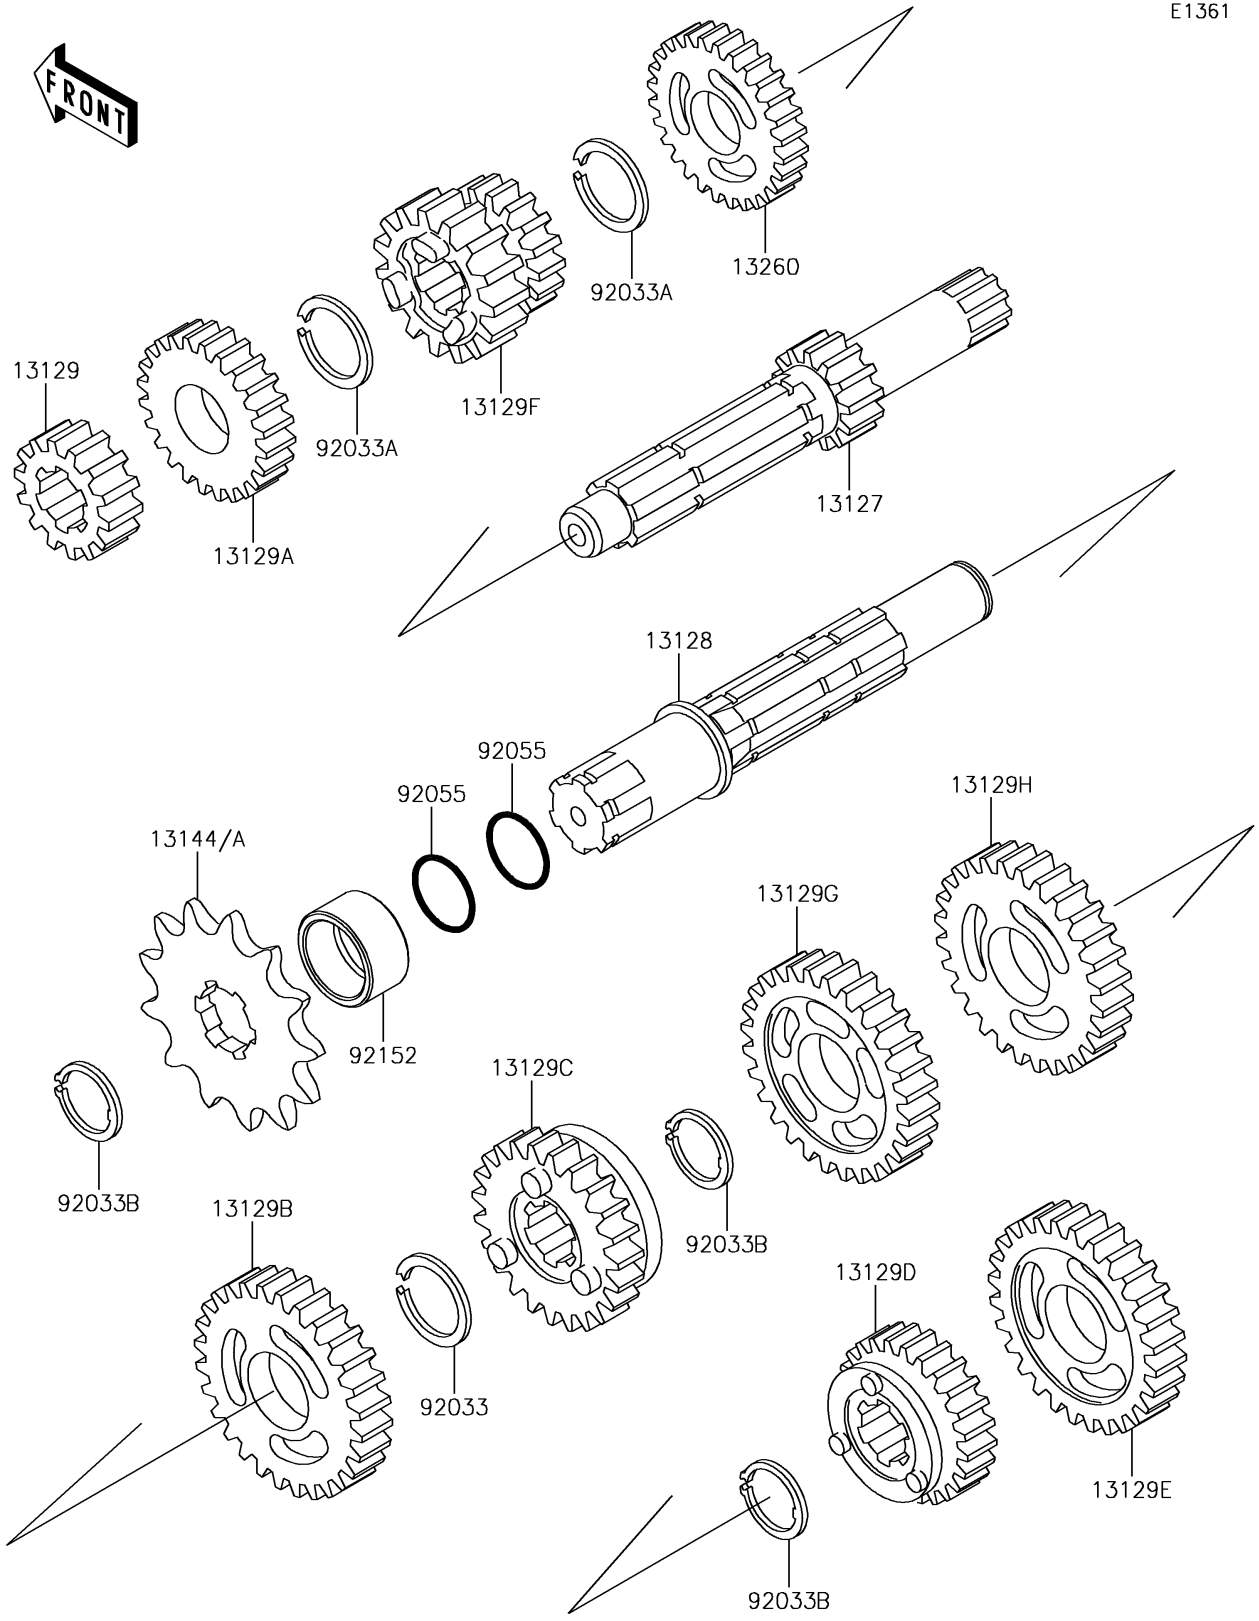

# 2015 KX™ 65 PARTS DIAGRAM

Transmission

E1361

## 2015 KX™ 65 PARTS LIST

### Transmission

ITEM NAME	PART NUMBER	QUANTITY
SHAFT-TRANSMISSION INPUT,13T (Ref # 13127)	13127-1105	1
SHAFT-TRANSMISSION OUTPUT (Ref # 13128)	13128-0016	1
GEAR,INPUT 2ND,16T (Ref # 13129)	13129-1215	1
GEAR,INPUT 5TH,23T (Ref # 13129A)	13129-1343	1
GEAR,OUTPUT 2ND,34T (Ref # 13129B)	13129-1345	1
GEAR,OUTPUT 5TH,28T (Ref # 13129C)	13129-1348	1
GEAR,OUTPUT TOP,26T (Ref # 13129D)	13129-1349	1
GEAR,OUTPUT LOW,37T (Ref # 13129E)	13129-1515	1
GEAR,INPUT 3RD&4TH,21T&18T (Ref # 13129F)	13129-1611	1
GEAR,OUTPUT 4TH,30T (Ref # 13129G)	13129-1612	1
GEAR,OUTPUT 3RD,31T (Ref # 13129H)	13129-1654	1
SPROCKET-OUTPUT,13T (Ref # 13144)	13144-0564	1
SPROCKET-OUTPUT,14T (Ref # 13144A)	13144-1022	1
GEAR,INPUT TOP,24T (Ref # 13260)	13260-1542	1
RING-SNAP,18MM (Ref # 92033)	92033-029	1
RING-SNAP,17MM (Ref # 92033A)	92033-1060	2
RING-SNAP,18MM (Ref # 92033B)	92033-1079	3
RING-O,17.5X1.5 (Ref # 92055)	92055-022	2
COLLAR,20X25X12.9 (Ref # 92152)	92152-0195	1