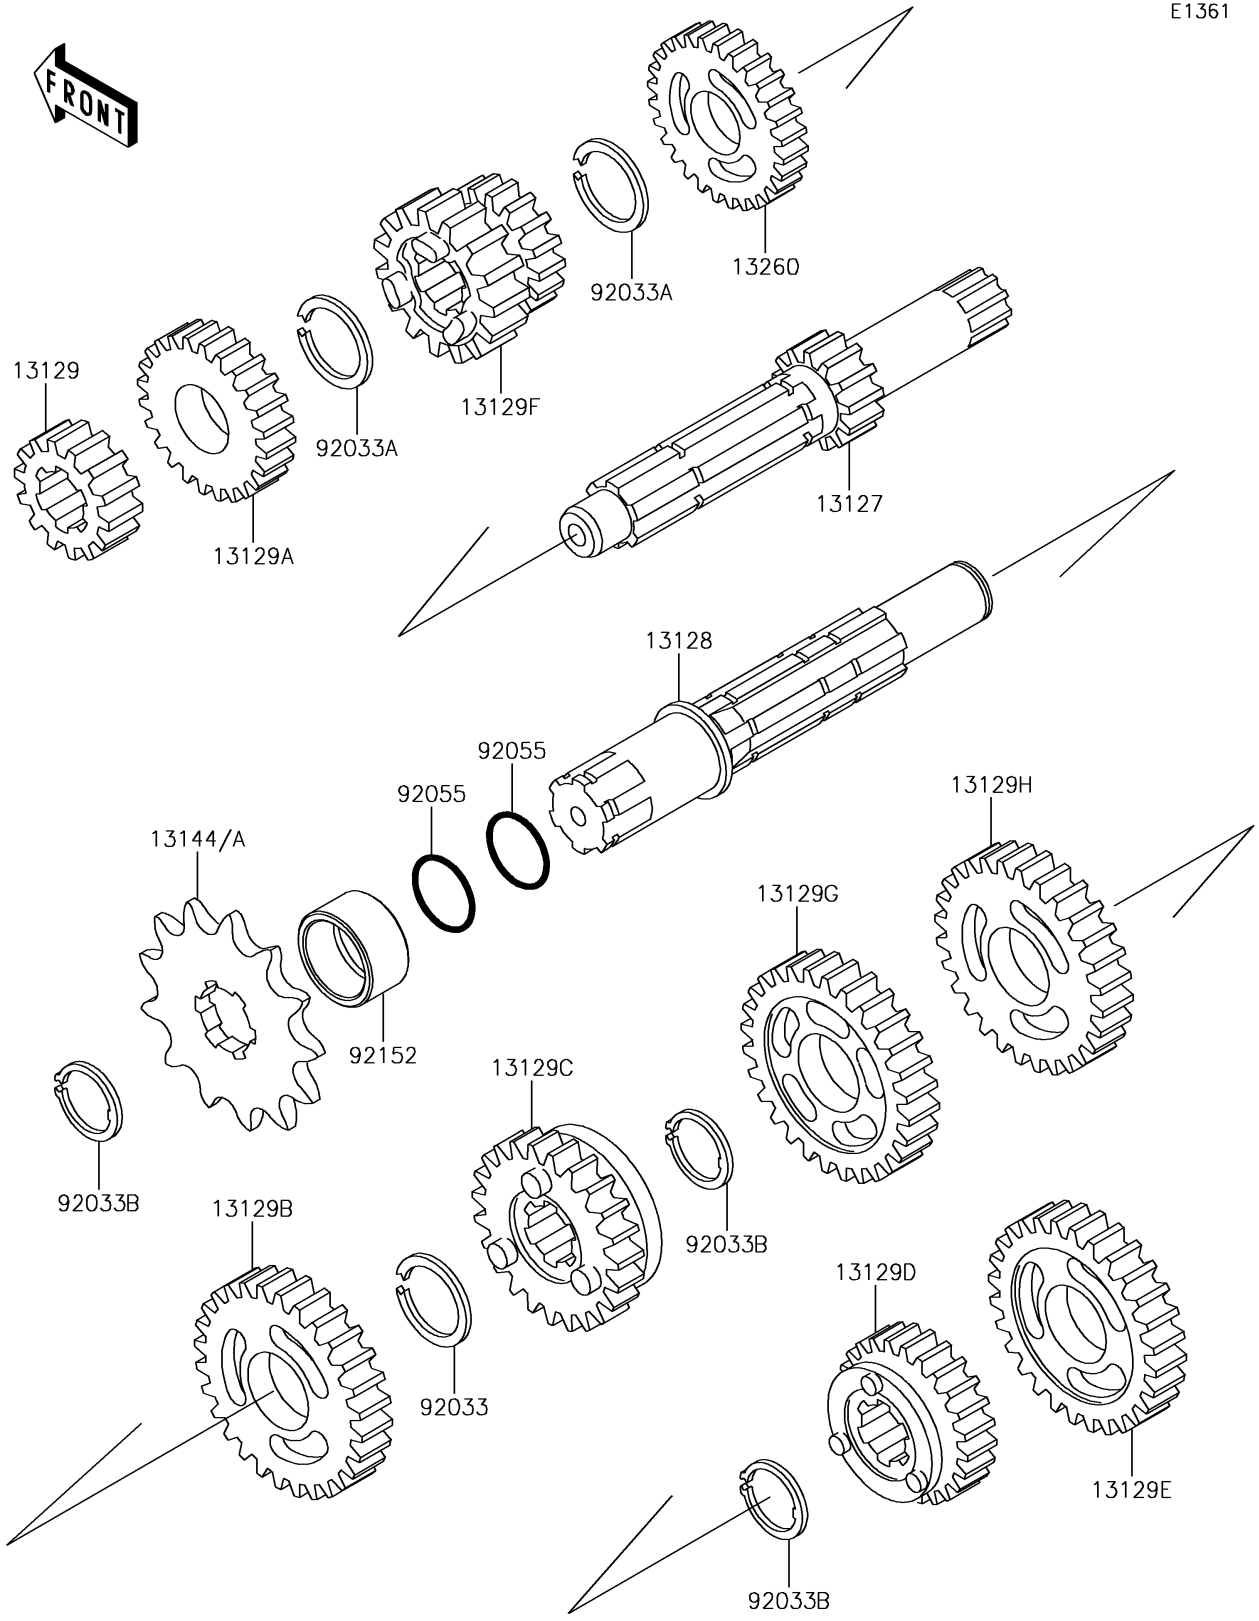

# 2016 KX™ 65 PARTS DIAGRAM

Transmission

E1361

## 2016 KX™ 65 PARTS LIST

### Transmission

ITEM NAME	PART NUMBER	QUANTITY
SHAFT-TRANSMISSION INPUT,13T (Ref # 13127)	13127-1105	1
SHAFT-TRANSMISSION OUTPUT (Ref # 13128)	13128-0016	1
GEAR,INPUT 2ND,16T (Ref # 13129)	13129-1215	1
GEAR,INPUT 5TH,23T (Ref # 13129A)	13129-1343	1
GEAR,OUTPUT 2ND,34T (Ref # 13129B)	13129-1345	1
GEAR,OUTPUT 5TH,28T (Ref # 13129C)	13129-1348	1
GEAR,OUTPUT TOP,26T (Ref # 13129D)	13129-1349	1
GEAR,OUTPUT LOW,37T (Ref # 13129E)	13129-1515	1
GEAR,INPUT 3RD&4TH,21T&18T (Ref # 13129F)	13129-1611	1
GEAR,OUTPUT 4TH,30T (Ref # 13129G)	13129-1612	1
GEAR,OUTPUT 3RD,31T (Ref # 13129H)	13129-1654	1
SPROCKET-OUTPUT,13T (Ref # 13144)	13144-0564	1
SPROCKET-OUTPUT,14T (Ref # 13144A)	13144-1022	1
GEAR,INPUT TOP,24T (Ref # 13260)	13260-1542	1
RING-SNAP,18MM (Ref # 92033)	92033-029	1
RING-SNAP,17MM (Ref # 92033A)	92033-1060	2
RING-SNAP,18MM (Ref # 92033B)	92033-1079	3
RING-O,17.5X1.5 (Ref # 92055)	92055-022	2
COLLAR,20X25X12.9 (Ref # 92152)	92152-0195	1