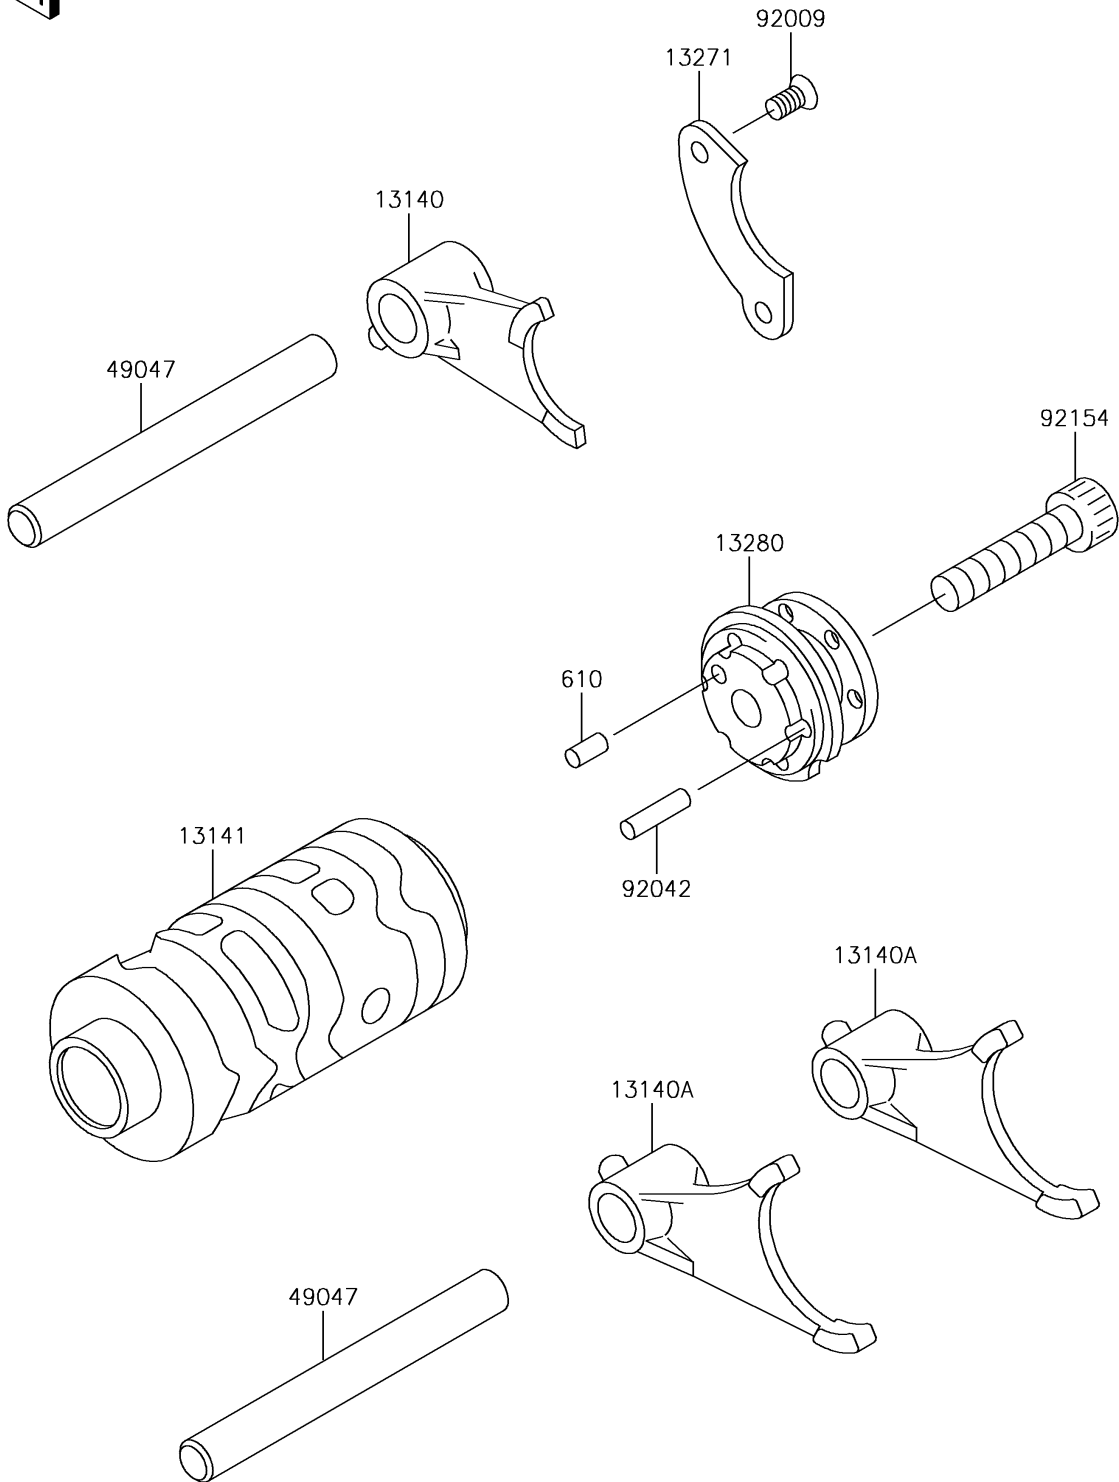

2018 KX™ 65 PARTS DIAGRAM

Gear Change Drum/Shift Fork(s)

E1362

2018 KX™ 65 PARTS LIST

Gear Change Drum/Shift Fork(s)

| ITEM NAME | PART NUMBER | QUANTITY |
|----------------------------------|-------------|----------|
| FORK-SHIFT,INPUT (Ref # 13140) | 13140-1300 | 1 |
| FORK-SHIFT,OUTPUT (Ref # 13140A) | 13140-1301 | 2 |
| DRUM-CHANGE (Ref # 13141) | 13141-1220 | 1 |
| PLATE (Ref # 13271) | 13271-1417 | 1 |
| HOLDER (Ref # 13280) | 13280-1179 | 1 |
| ROD-SHIFT,10X90 (Ref # 49047) | 49047-1009 | 2 |
| ROLLER,4X8 (Ref # 610) | 610A0408 | 1 |
| SCREW,6X14 (Ref # 92009) | 92009-1862 | 1 |
| PIN,DOWEL,4X15.8 (Ref # 92042) | 92042-014 | 6 |
| BOLT,SOCKET,8X30 (Ref # 92154) | 92154-0502 | 1 |