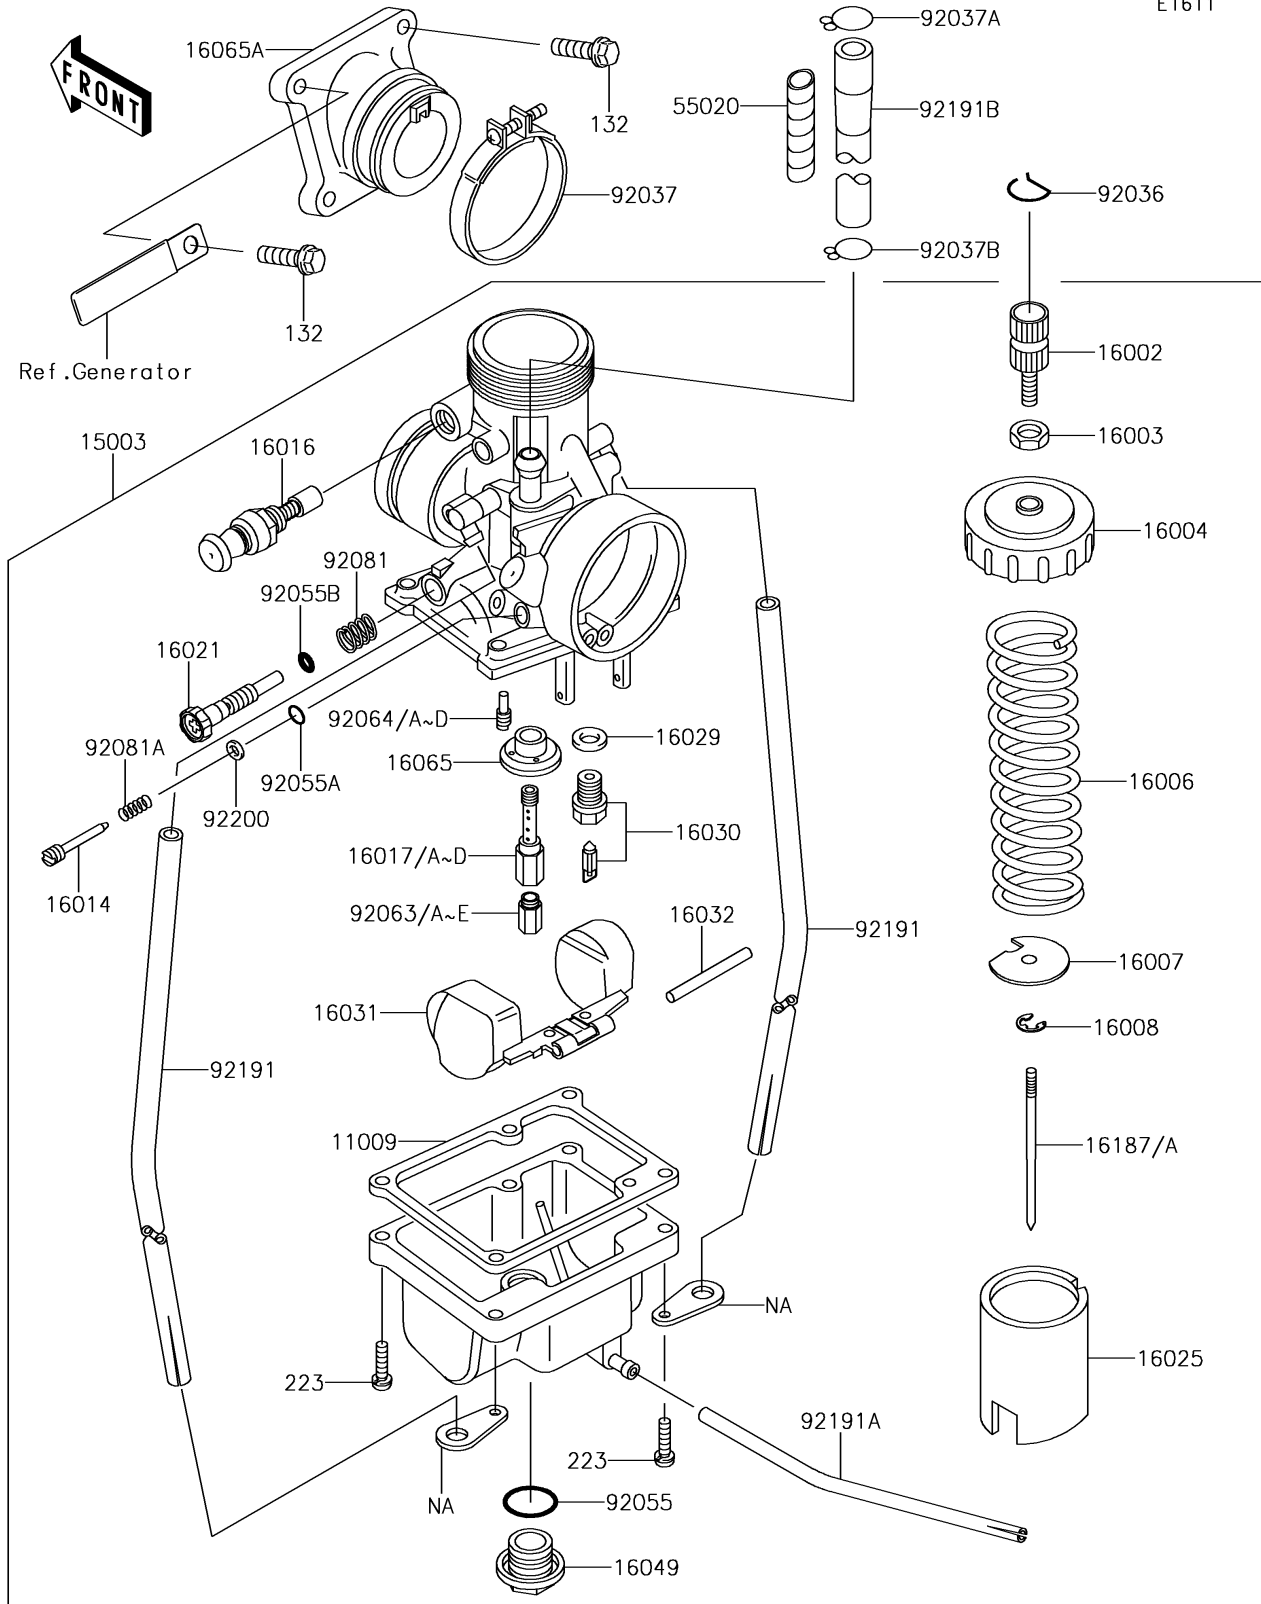

2015 KX™ 65 PARTS DIAGRAM

Carburetor

E1611