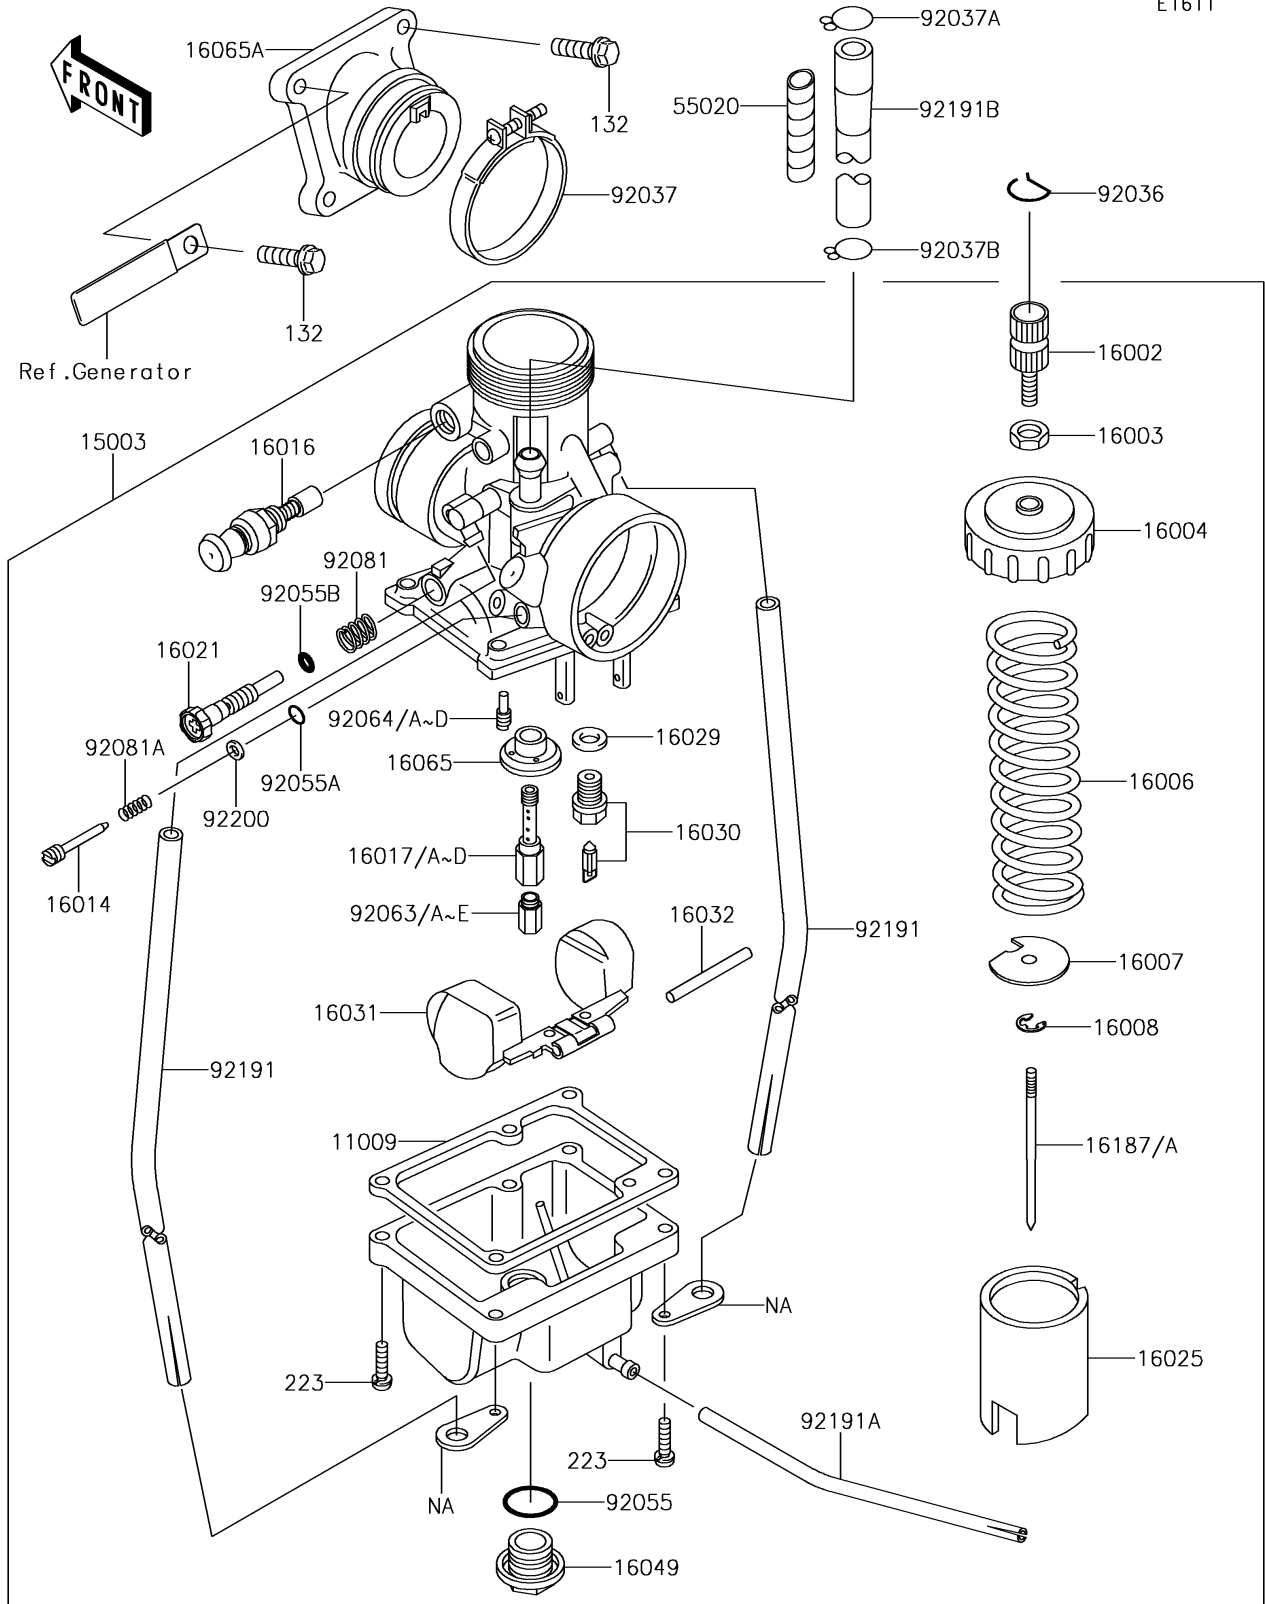

2016 KX™ 65 PARTS DIAGRAM

Carburetor

E1611