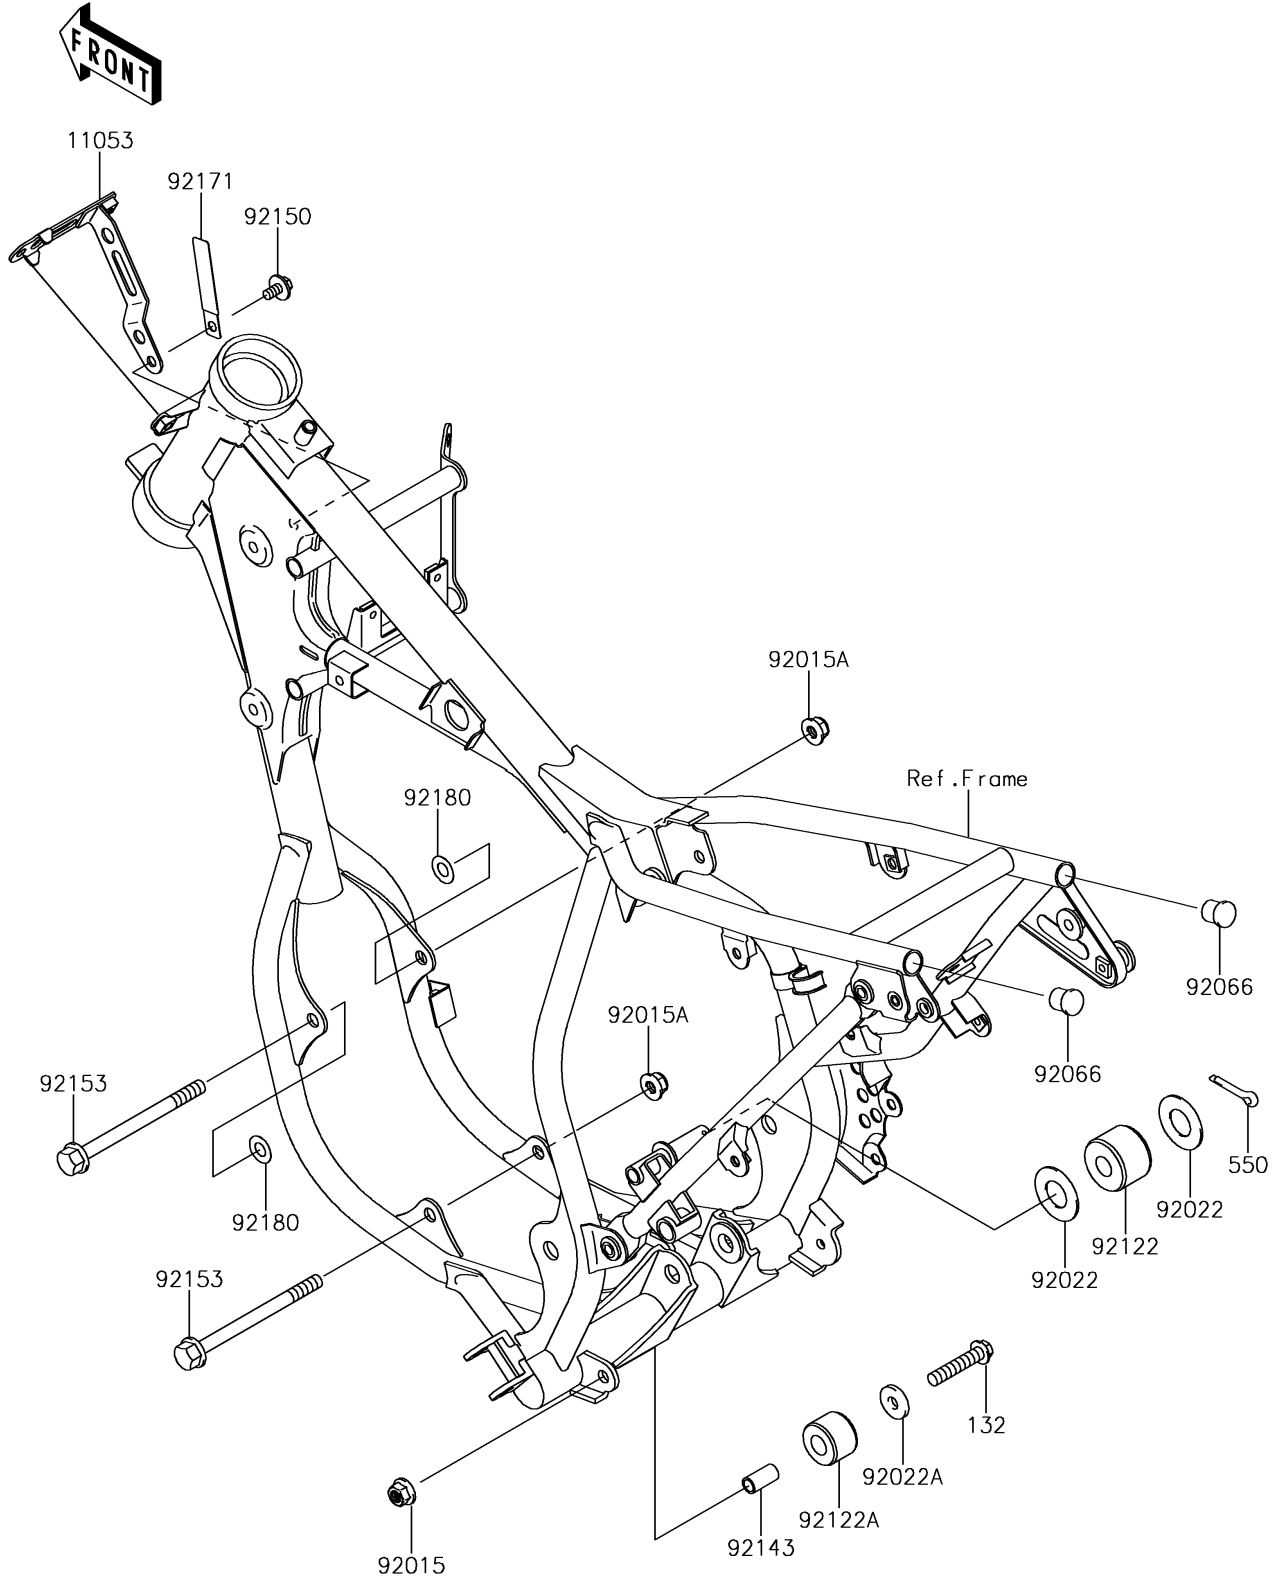

2015 KX™ 65 PARTS DIAGRAM

Engine Mount

F2122

2015 KX™ 65 PARTS LIST

Engine Mount

ITEM NAME	PART NUMBER	QUANTITY
BRACKET,IGNITER (Ref # 11053)	11053-1682	1
BOLT-FLANGED-SMALL,8X40 (Ref # 132)	132BA0840	1
PIN-COTTER,2.5X18 (Ref # 550)	550AA2518	1
NUT,FLANGED,8MM (Ref # 92015)	92015-1406	1
NUT,8MM (Ref # 92015A)	92015-1432	2
WASHER (Ref # 92022)	92022-107	2
WASHER,8.5X20X1.6 (Ref # 92022A)	92022-1561	1
PLUG (Ref # 92066)	92066-1081	2
ROLLER,CHAIN GUIDE (Ref # 92122)	92122-1179	1
ROLLER,CHAIN GUIDE (Ref # 92122A)	92122-1213	1
COLLAR,9.5X12.7X25 (Ref # 92143)	92143-1432	1
BOLT,6X12 (Ref # 92150)	92150-1891	1
BOLT,FLANGED,8X110 (Ref # 92153)	92153-1095	2
CLAMP,L=60 (Ref # 92171)	92171-0652	1
SHIM,9X18X0.3 (Ref # 92180)	92180-1354	AR