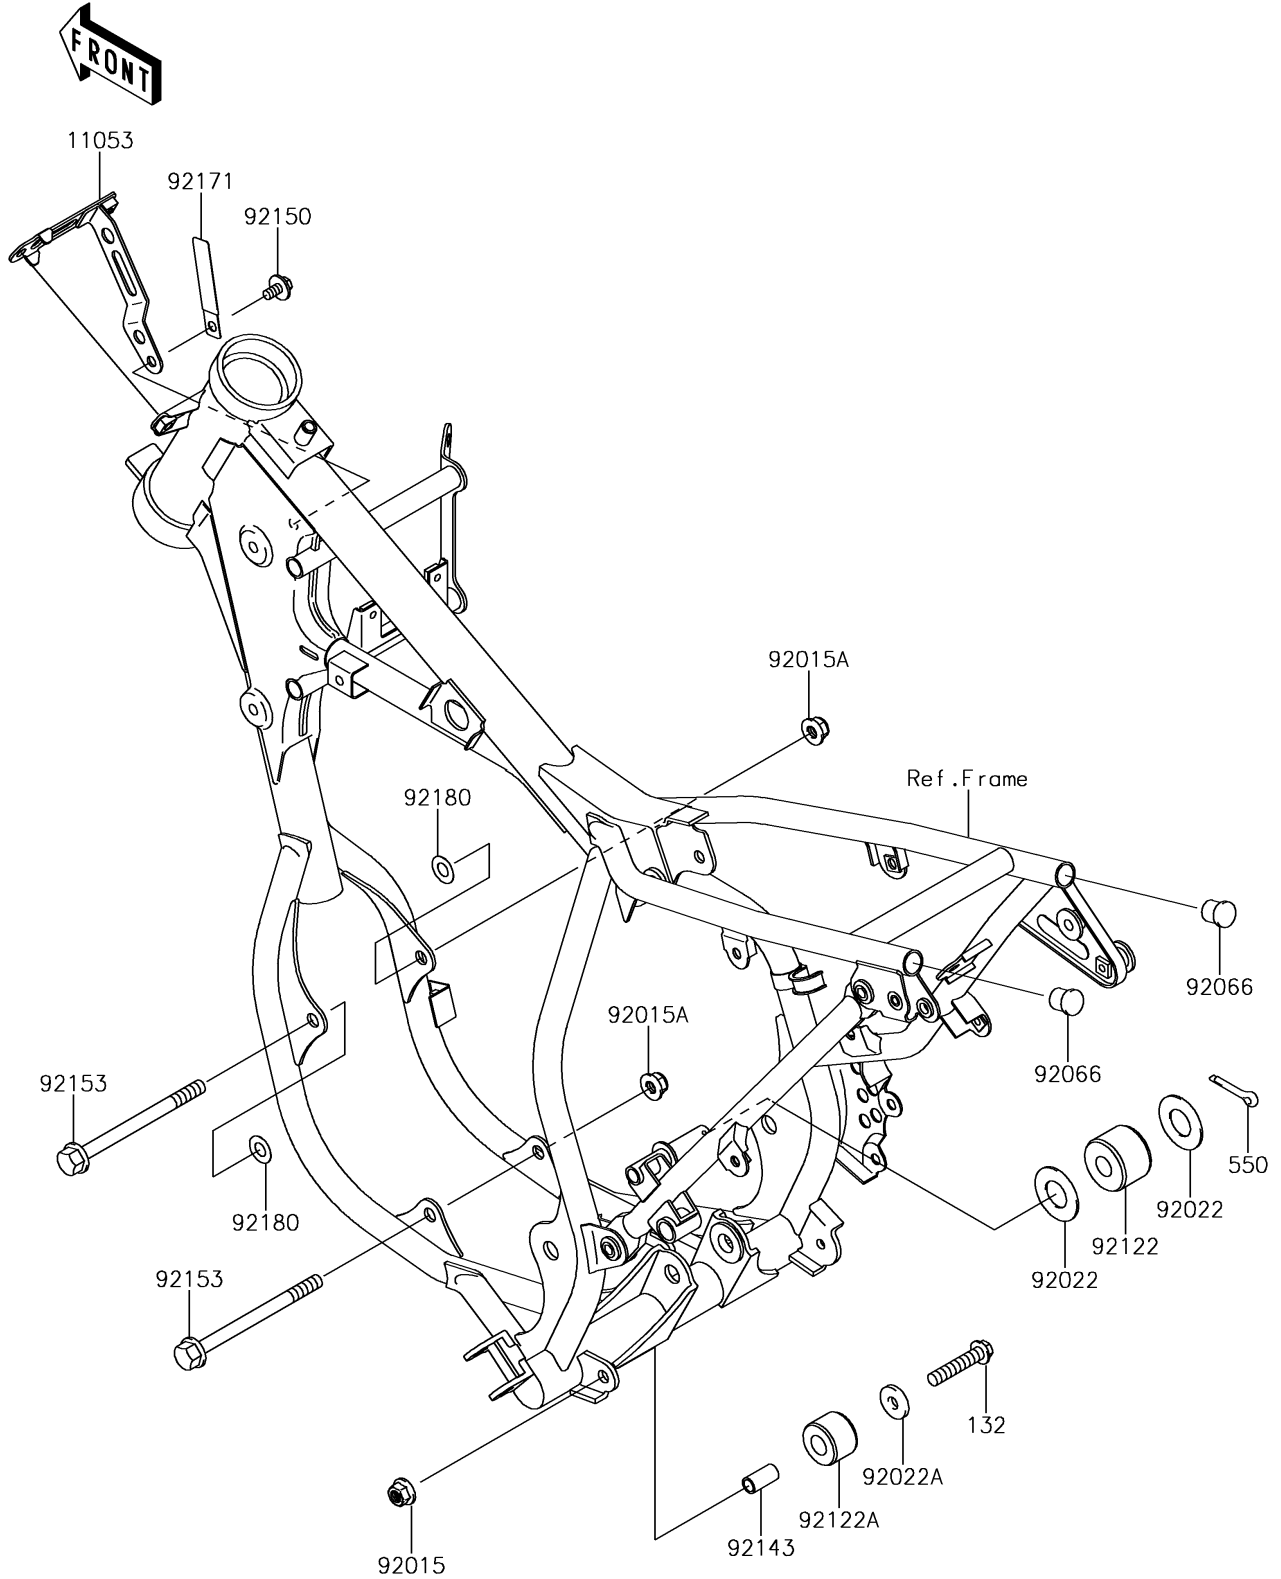

2016 KX™ 65 PARTS DIAGRAM

Engine Mount

F2122

2016 KX™ 65 PARTS LIST

Engine Mount

ITEM NAME	PART NUMBER	QUANTITY
BRACKET,IGNITER (Ref # 11053)	11053-1682	1
BOLT-FLANGED-SMALL,8X40 (Ref # 132)	132BA0840	1
PIN-COTTER,2.5X18 (Ref # 550)	550AA2518	1
NUT,FLANGED,8MM (Ref # 92015)	92015-1406	1
NUT,8MM (Ref # 92015A)	92015-1432	2
WASHER (Ref # 92022)	92022-107	2
WASHER,8.5X20X1.6 (Ref # 92022A)	92022-1561	1
PLUG (Ref # 92066)	92066-1081	2
ROLLER,CHAIN GUIDE (Ref # 92122)	92122-1179	1
ROLLER,CHAIN GUIDE (Ref # 92122A)	92122-1213	1
COLLAR,9.5X12.7X25 (Ref # 92143)	92143-1432	1
BOLT,6X12 (Ref # 92150)	92150-1891	1
BOLT,FLANGED,8X110 (Ref # 92153)	92153-1095	2
CLAMP,L=60 (Ref # 92171)	92171-0652	1
SHIM,9X18X0.3 (Ref # 92180)	92180-1354	AR