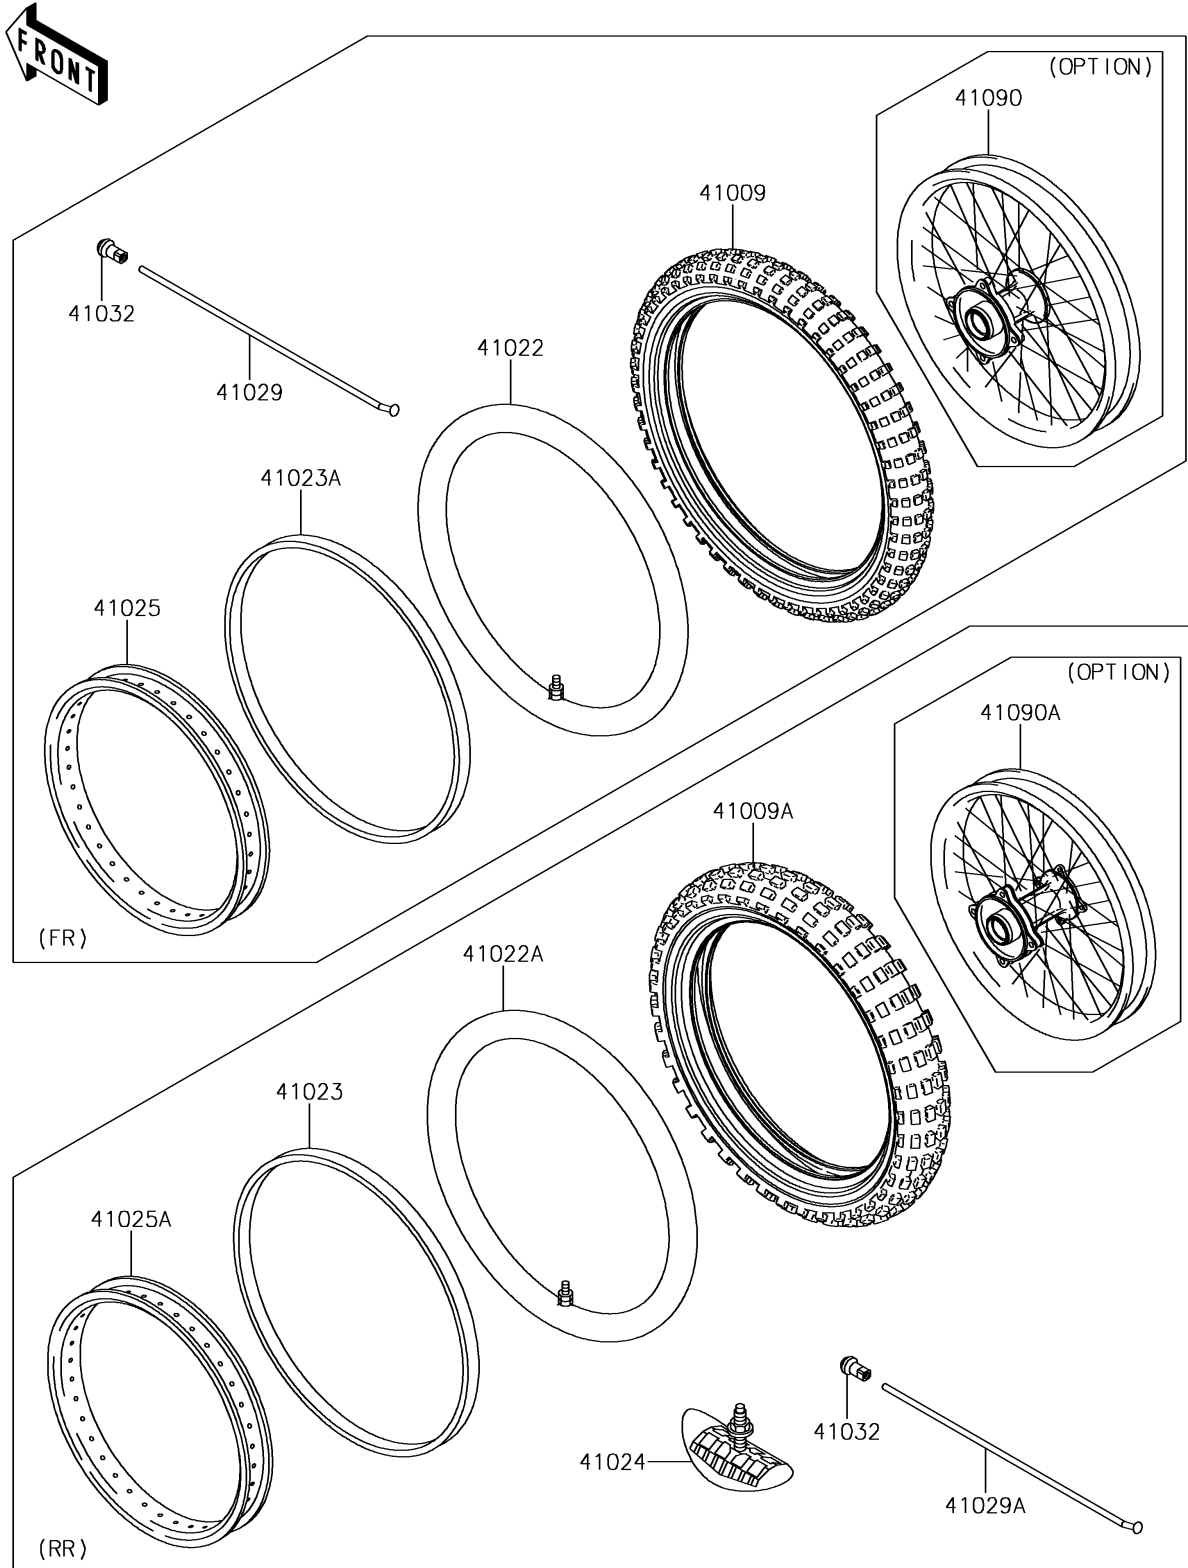

# 2015 KX™ 65 PARTS DIAGRAM

Wheels/Tires

F2210

## 2015 KX™ 65 PARTS LIST

### Wheels/Tires

ITEM NAME	PART NUMBER	QUANTITY
TIRE,FR,60/100-14 30M,D756F(D) (Ref # 41009)	41009-0105	1
TIRE,RR,80/100-12 41M,D756F(D) (Ref # 41009A)	41009-0106	1
TUBE-TIRE,FR,60/100-14(D) (Ref # 41022)	41022-1114	1
TUBE-TIRE,RR,80/100-12(D) (Ref # 41022A)	41022-1115	1
BAND-RIM,RR,80/100-12(D) (Ref # 41023)	41023-1066	1
BAND-RIM,FR,80/100-14(D) (Ref # 41023A)	41023-1068	1
STOPPER-RIM,1.60-M(DUNLOP) (Ref # 41024)	41024-010	1
RIM,FR,1.40X14,BLACK (Ref # 41025)	41025-0129-WC	1
RIM,RR,1.60X12,BLACK (Ref # 41025A)	41025-0130-WC	1
SPOKE-INNER,FR,150MMX159D (Ref # 41029)	41029-1302	28
SPOKE-INNER,RR,125.5MMX167D (Ref # 41029A)	41029-1303	28
NIPPLE-SPOKE (Ref # 41032)	41032-1055	56
WHEEL,FR,1.40X14,BLACK (Ref # 41090)	41090-0099-WC	1
WHEEL,RR,1.60X12,BLACK (Ref # 41090A)	41090-0100-WC	1