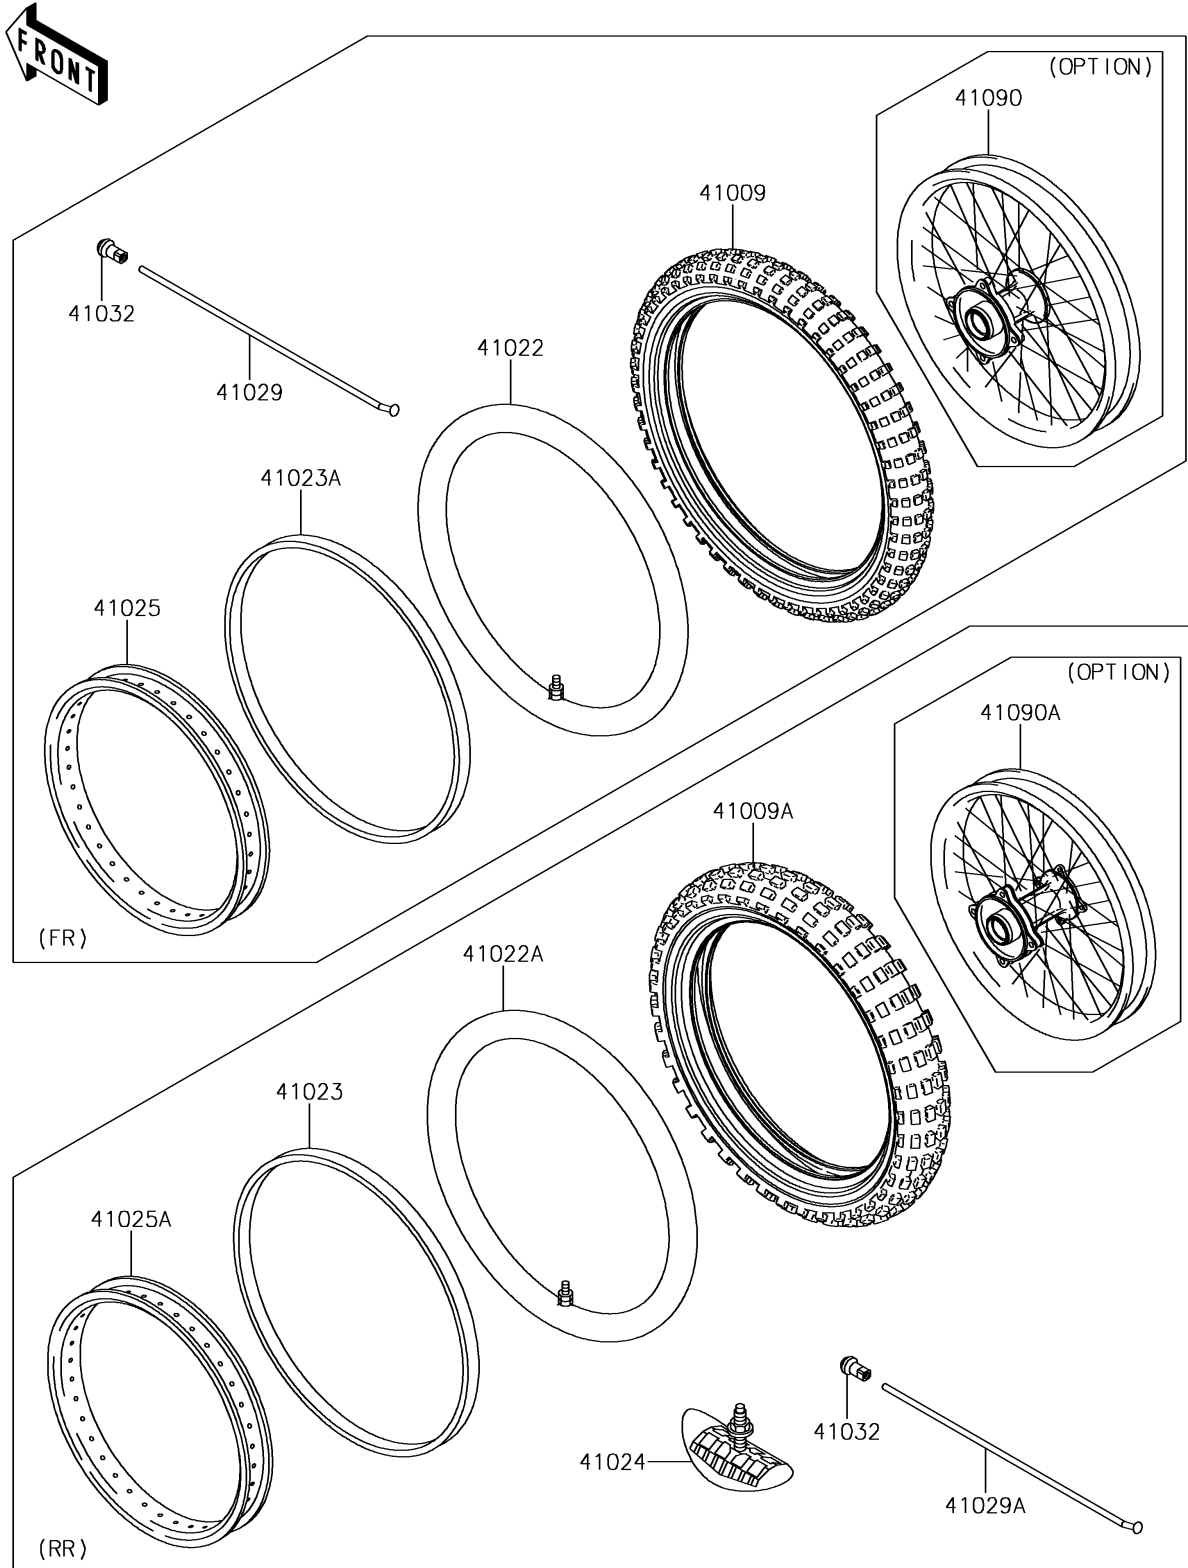

2015 KX™ 65 PARTS DIAGRAM

Wheels/Tires

F2210

2015 KX™ 65 PARTS LIST

Wheels/Tires

ITEM NAME	PART NUMBER	QUANTITY
TIRE,FR,60/100-14 30M,D756F(D) (Ref # 41009)	41009-0105	1
TIRE,RR,80/100-12 41M,D756F(D) (Ref # 41009A)	41009-0106	1
TUBE-TIRE,FR,60/100-14(D) (Ref # 41022)	41022-1114	1
TUBE-TIRE,RR,80/100-12(D) (Ref # 41022A)	41022-1115	1
BAND-RIM,RR,80/100-12(D) (Ref # 41023)	41023-1066	1
BAND-RIM,FR,80/100-14(D) (Ref # 41023A)	41023-1068	1
STOPPER-RIM,1.60-M(DUNLOP) (Ref # 41024)	41024-010	1
RIM,FR,1.40X14,BLACK (Ref # 41025)	41025-0129-WC	1
RIM,RR,1.60X12,BLACK (Ref # 41025A)	41025-0130-WC	1
SPOKE-INNER,FR,150MMX159D (Ref # 41029)	41029-1302	28
SPOKE-INNER,RR,125.5MMX167D (Ref # 41029A)	41029-1303	28
NIPPLE-SPOKE (Ref # 41032)	41032-1055	56
WHEEL,FR,1.40X14,BLACK (Ref # 41090)	41090-0099-WC	1
WHEEL,RR,1.60X12,BLACK (Ref # 41090A)	41090-0100-WC	1