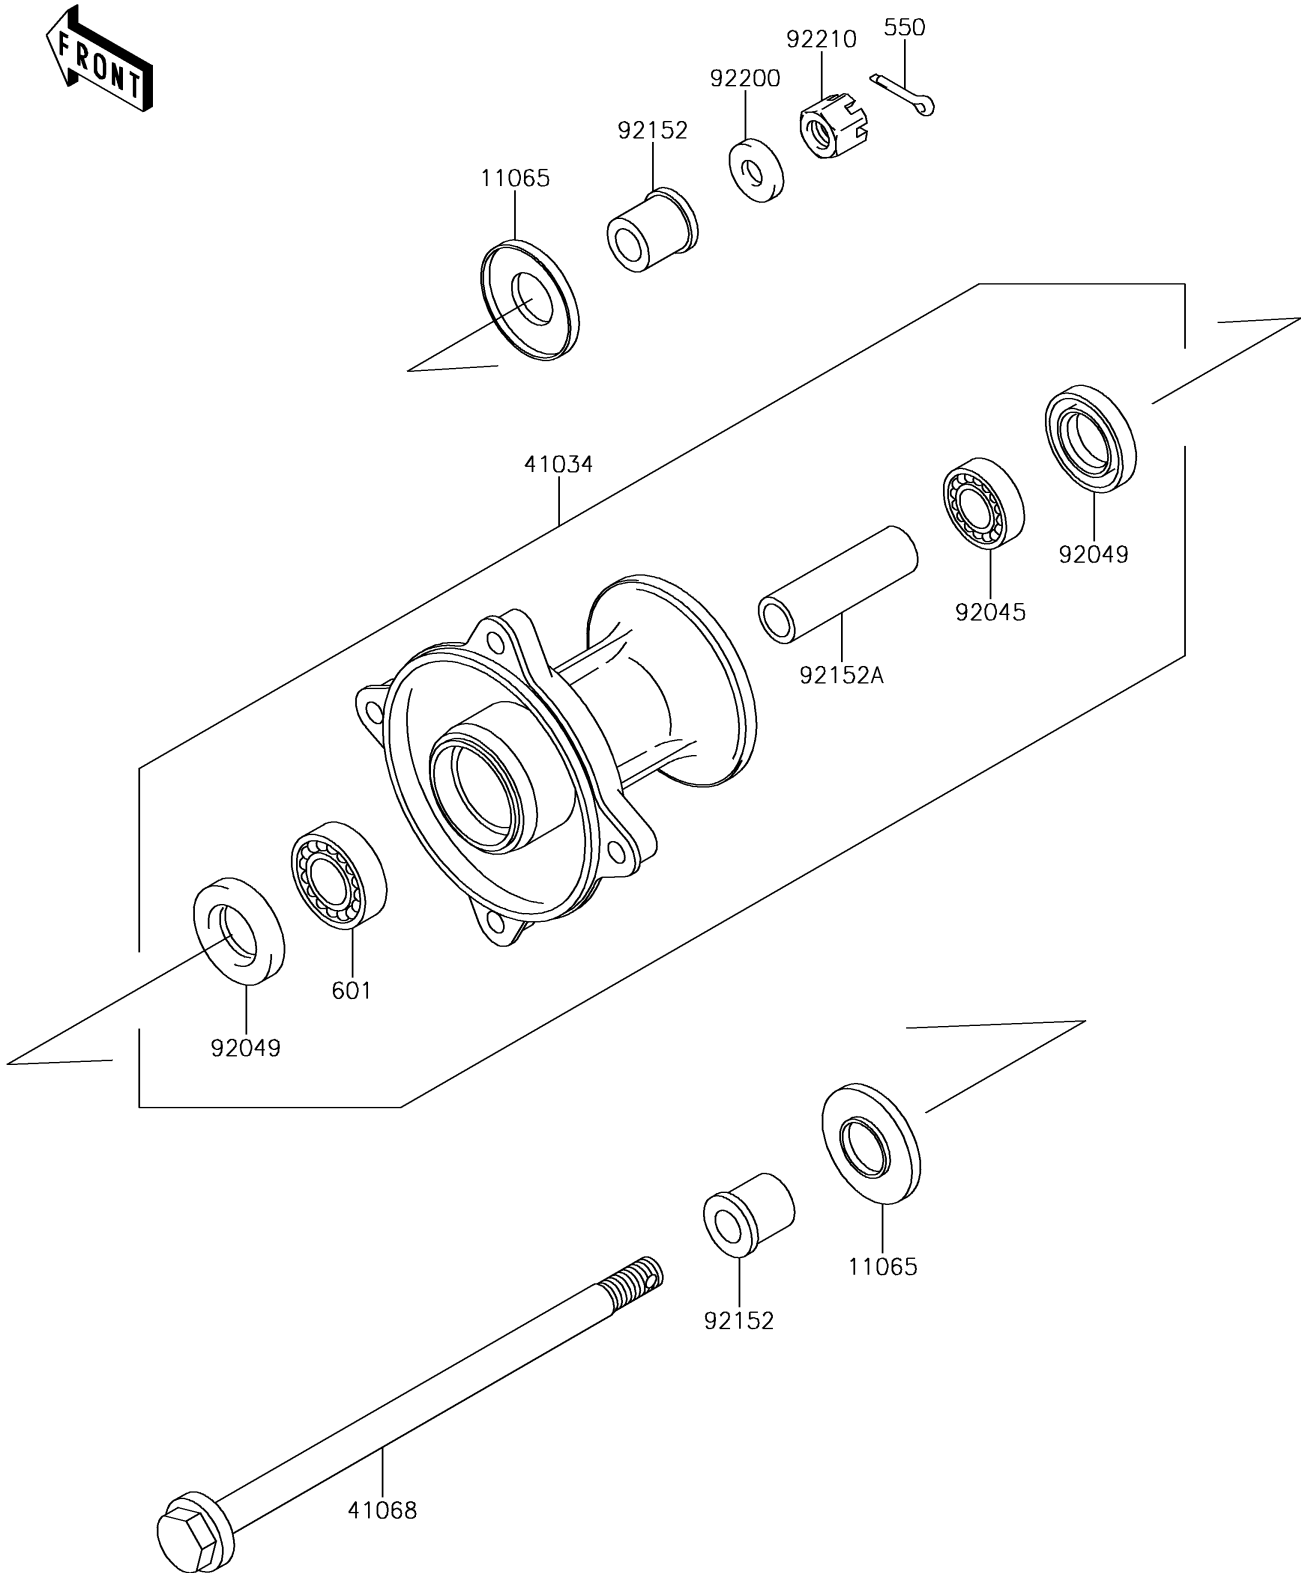

2015 KX™ 65 PARTS DIAGRAM

Front Hub

F2230

2015 KX™ 65 PARTS LIST

Front Hub

ITEM NAME	PART NUMBER	QUANTITY
CAP (Ref # 11065)	11065-1137	2
DRUM-ASSY,FRONT BRAKE (Ref # 41034)	41034-1302	1
AXLE,FR (Ref # 41068)	41068-1418	1
PIN-COTTER,3.0X25 (Ref # 550)	550AA3025	1
BEARING-BALL,#6201UUC3 (Ref # 601)	601B6301UU	1
BEARING-BALL,TMB201LLUC3/2A (Ref # 92045)	92045-1062	1
SEAL-OIL,TC20376.5 (Ref # 92049)	92049-1257	2
COLLAR,AXLE,L=15.5 (Ref # 92152)	92152-1196	2
COLLAR,FR BRAKE DRUM,L=59 (Ref # 92152A)	92152-1197	1
WASHER,12.3X23X2.3 (Ref # 92200)	92200-1004	1
NUT,12MM (Ref # 92210)	92210-7501	1