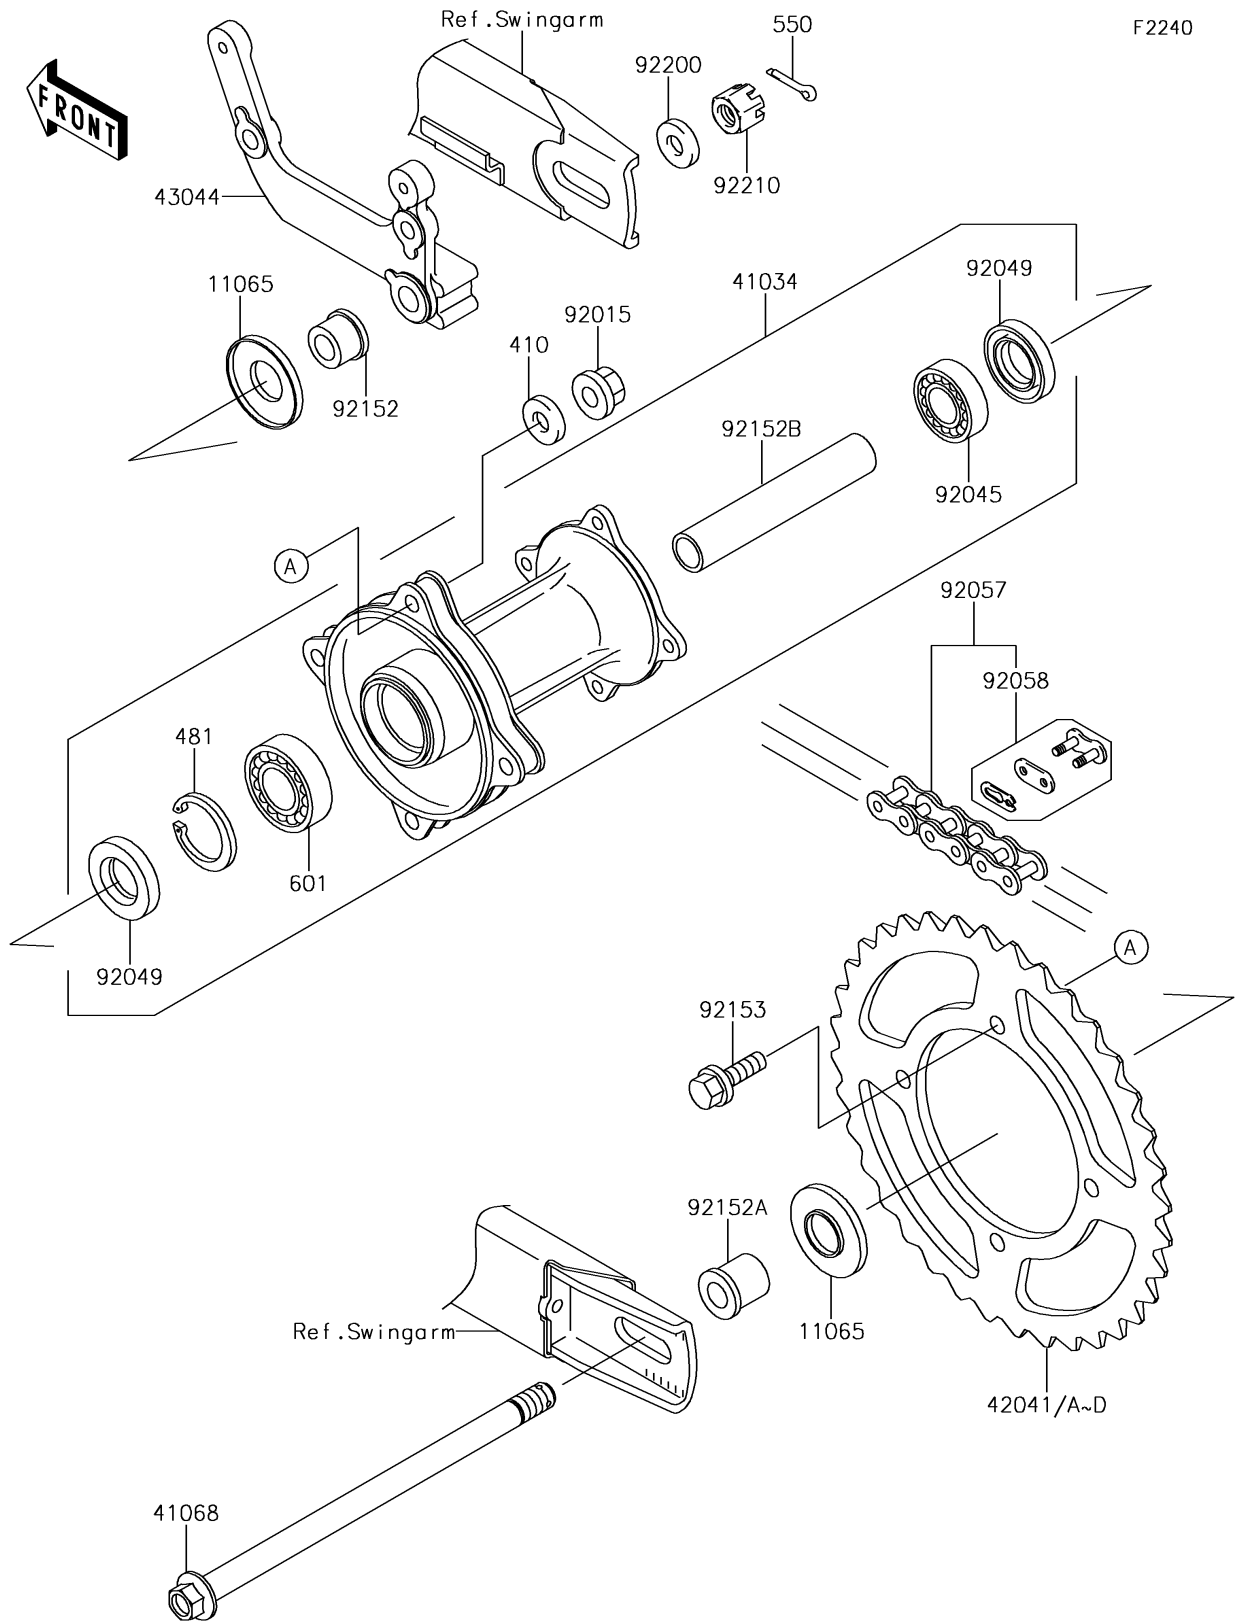

# 2015 KX™ 65 PARTS DIAGRAM

## Rear Hub

## 2015 KX™ 65 PARTS LIST

### Rear Hub

ITEM NAME	PART NUMBER	QUANTITY
CAP (Ref # 11065)	11065-1137	2
WASHER-PLAIN-SMALL,8MM (Ref # 410)	410AA0800	4
DRUM-ASSY,REAR BRAKE (Ref # 41034)	41034-1303	1
AXLE,RR (Ref # 41068)	41068-1419	1
SPROCKET-HUB,45T (Ref # 42041)	42041-1526	1
SPROCKET-HUB,46T (Ref # 42041A)	42041-1527	1
SPROCKET-HUB,47T (Ref # 42041B)	42041-1528	1
SPROCKET-HUB,48T (Ref # 42041C)	42041-1529	1
SPROCKET-HUB,49T (Ref # 42041D)	42041-1549	1
HOLDER-COMP-CALIPER,RR (Ref # 43044)	43044-1127	1
CIRCLIP-TYPE-C,37MM (Ref # 481)	481J3700	1
PIN-COTTER,3.0X25 (Ref # 550)	550AA3025	1
BEARING-BALL,#6201UUC3 (Ref # 601)	601B6301UU	1
NUT,8MM (Ref # 92015)	92015-1432	4
BEARING-BALL,TMB201LLUC3/2A (Ref # 92045)	92045-1062	1
SEAL-OIL,TC20376.5 (Ref # 92049)	92049-1257	2
CHAIN,DRIVE,DID420MBK1X110L (Ref # 92057)	92057-1504	1
JOINT-CHAIN,DRIVE (Ref # 92058)	92058-1073	1
COLLAR,AXLE,L=15.5 (Ref # 92152)	92152-1196	1
COLLAR,RR AXLE,L=22 (Ref # 92152A)	92152-1198	1
COLLAR,RR BRAKE DRUM,L=89 (Ref # 92152B)	92152-1199	1
BOLT,FLANGED,8X28 (Ref # 92153)	92153-1101	4
WASHER,12.3X23X2.3 (Ref # 92200)	92200-1004	1
NUT,12MM (Ref # 92210)	92210-7501	1