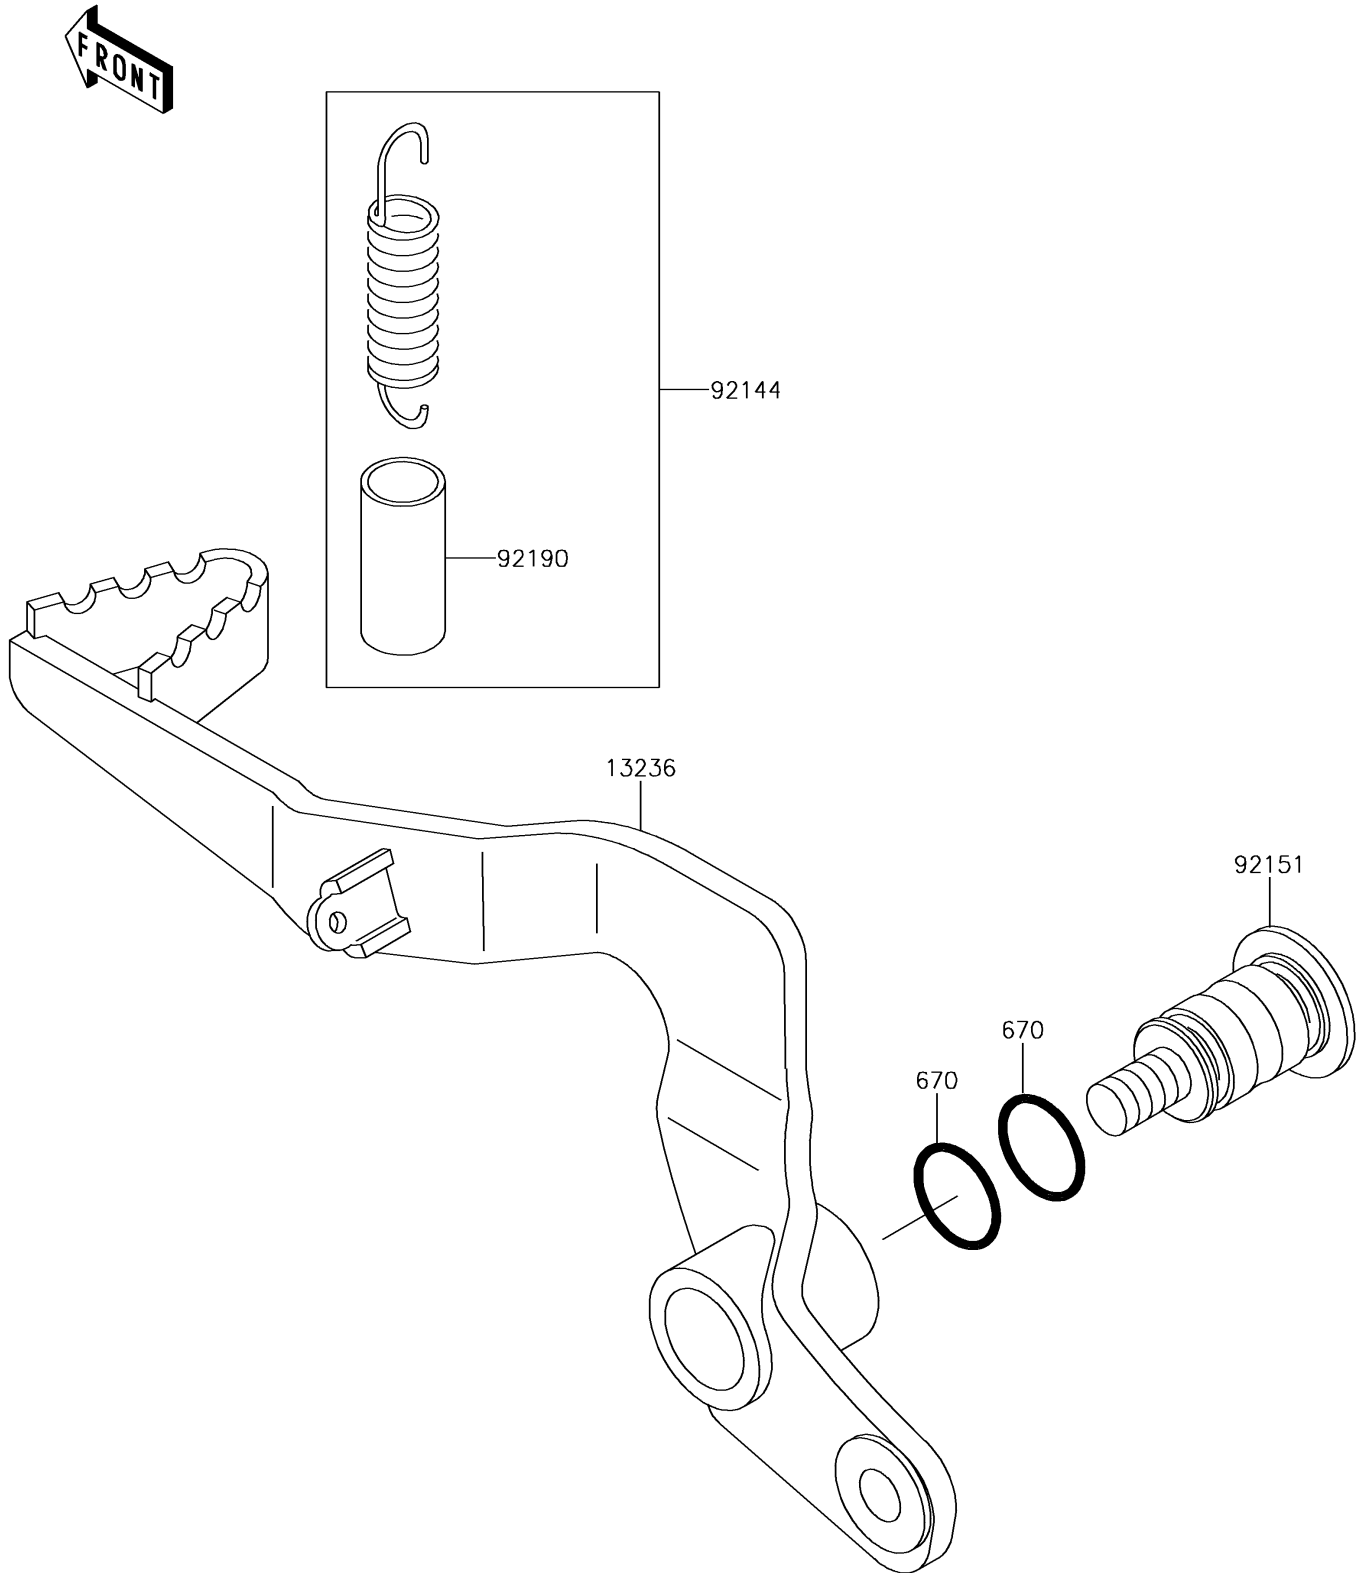

2015 KX™ 65 PARTS DIAGRAM

Brake Pedal

F2260

2015 KX™ 65 PARTS LIST

Brake Pedal

ITEM NAME	PART NUMBER	QUANTITY
LEVER-COMP,BRAKE PEDAL,STEEL (Ref # 13236)	13236-1369	1
O RING,12MM (Ref # 670)	670B2012	2
SPRING,BRAKE PEDAL RETURN (Ref # 92144)	92144-1752	1
BOLT,BRAKE PEDAL,8MM (Ref # 92151)	92151-1572	1
TUBE,13X16X25 (Ref # 92190)	92190-1488	1