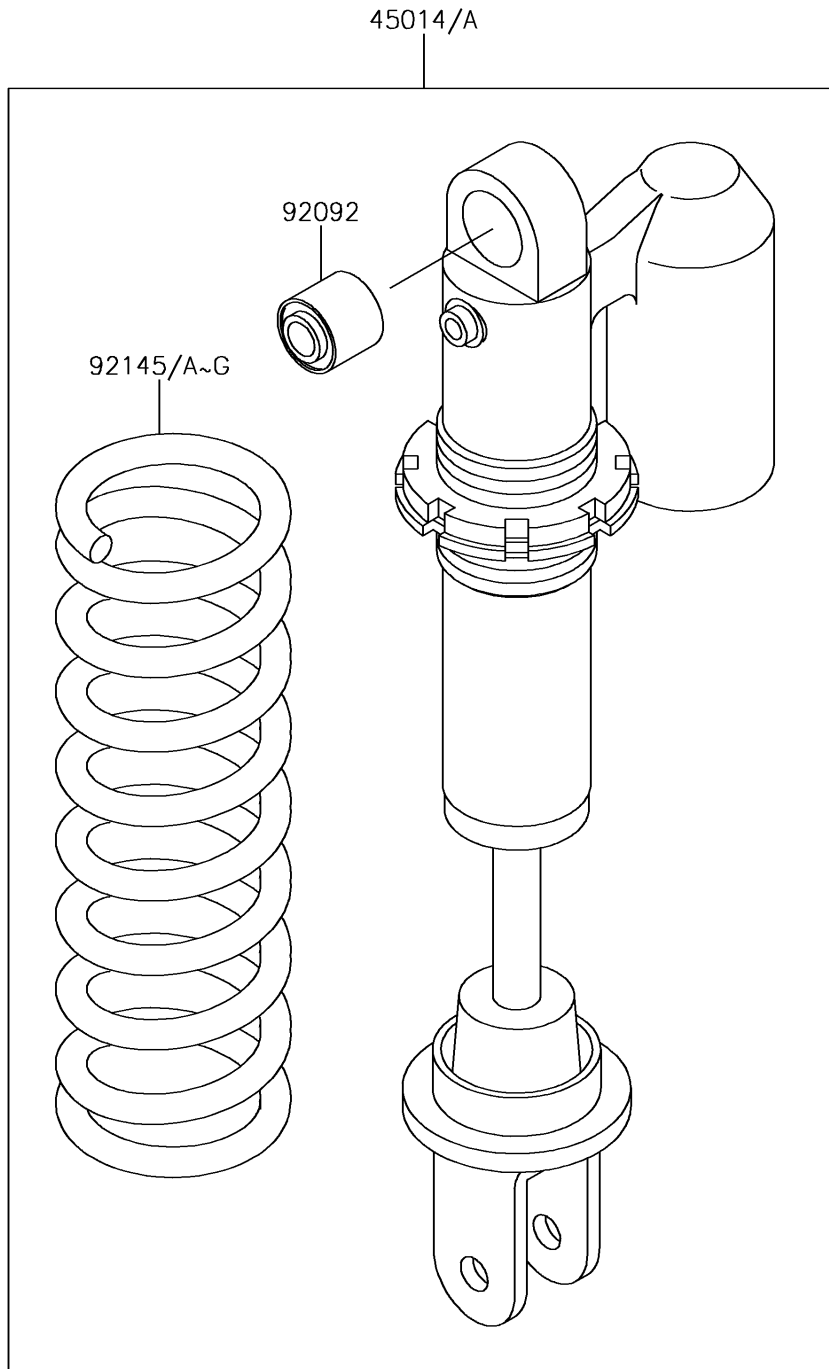

2019 KX™ 65 PARTS DIAGRAM

Shock Absorber(s)

F2280

2019 KX™ 65 PARTS LIST

Shock Absorber(s)

| ITEM NAME | PART NUMBER | QUANTITY |
|--|---------------|----------|
| SHOCKABSORBER,BLACK (Ref # 45014) | 45014-0120-10 | 1 |
| BUSHING-RUBBER (Ref # 92092) | 92092-1078 | 1 |
| SPRING,SHOCK,K=44.1N/MM,BLK (Ref # 92145) | 92145-1474-10 | 1 |
| SPRING,SHOCK,K=46.1N/MM,BLK (Ref # 92145B) | 92145-1475-10 | 1 |
| SPRING,SHOCK,K=48.1N/MM,BLK (Ref # 92145D) | 92145-1476-10 | 1 |
| SPRING,SHOCK,K=50.0N/MM,BLK (Ref # 92145F) | 92145-1477-10 | 1 |