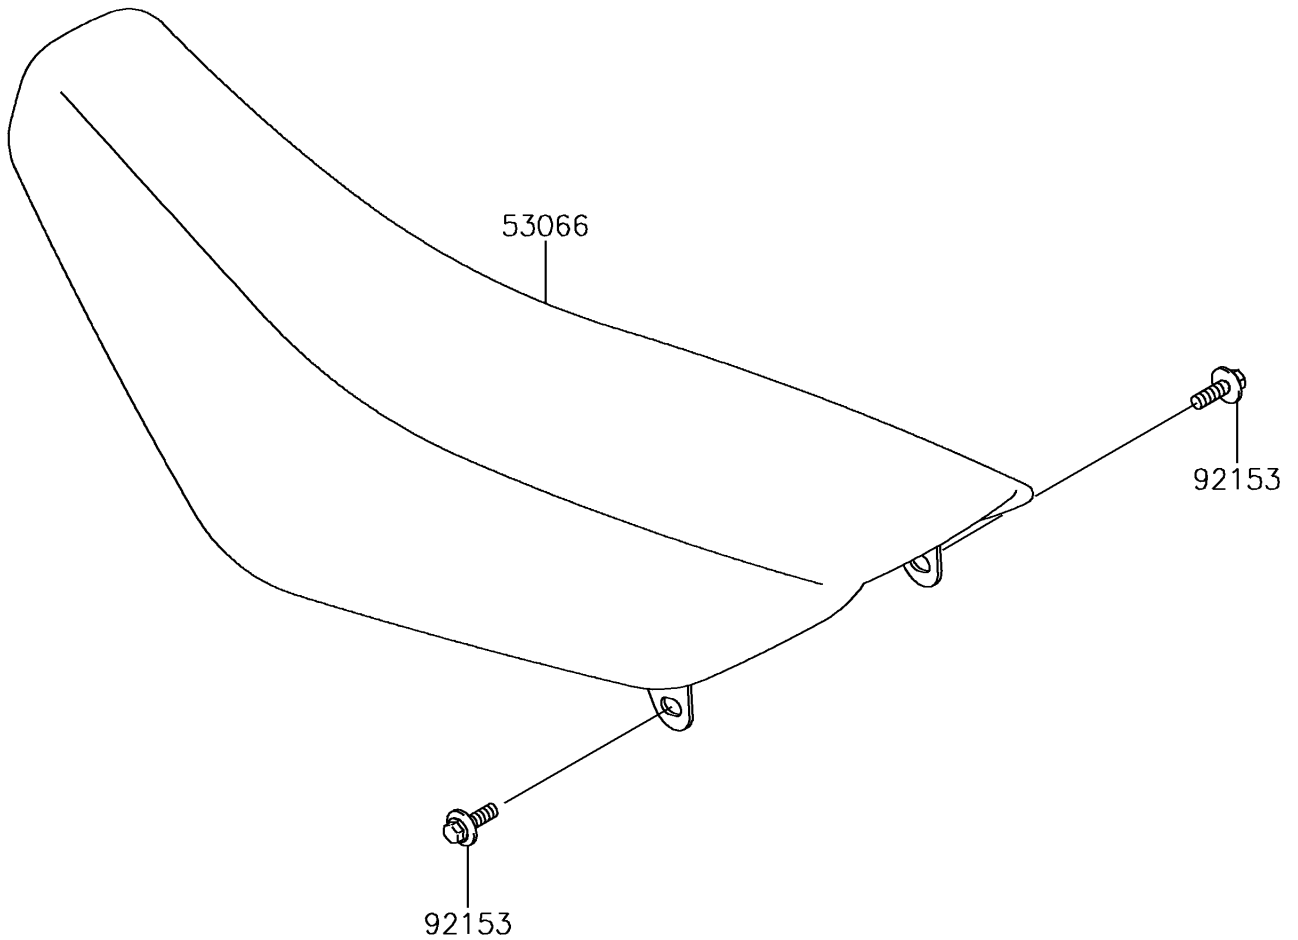

# 2015 KX™ 65 PARTS DIAGRAM

Seat

F2510

## 2015 KX™ 65 PARTS LIST

### Seat

ITEM NAME	PART NUMBER	QUANTITY
SEAT-ASSY, GREEN/BLACK (Ref # 53066)	53066-0454-49F	1
BOLT, 6X20 (Ref # 92153)	92153-0502	2