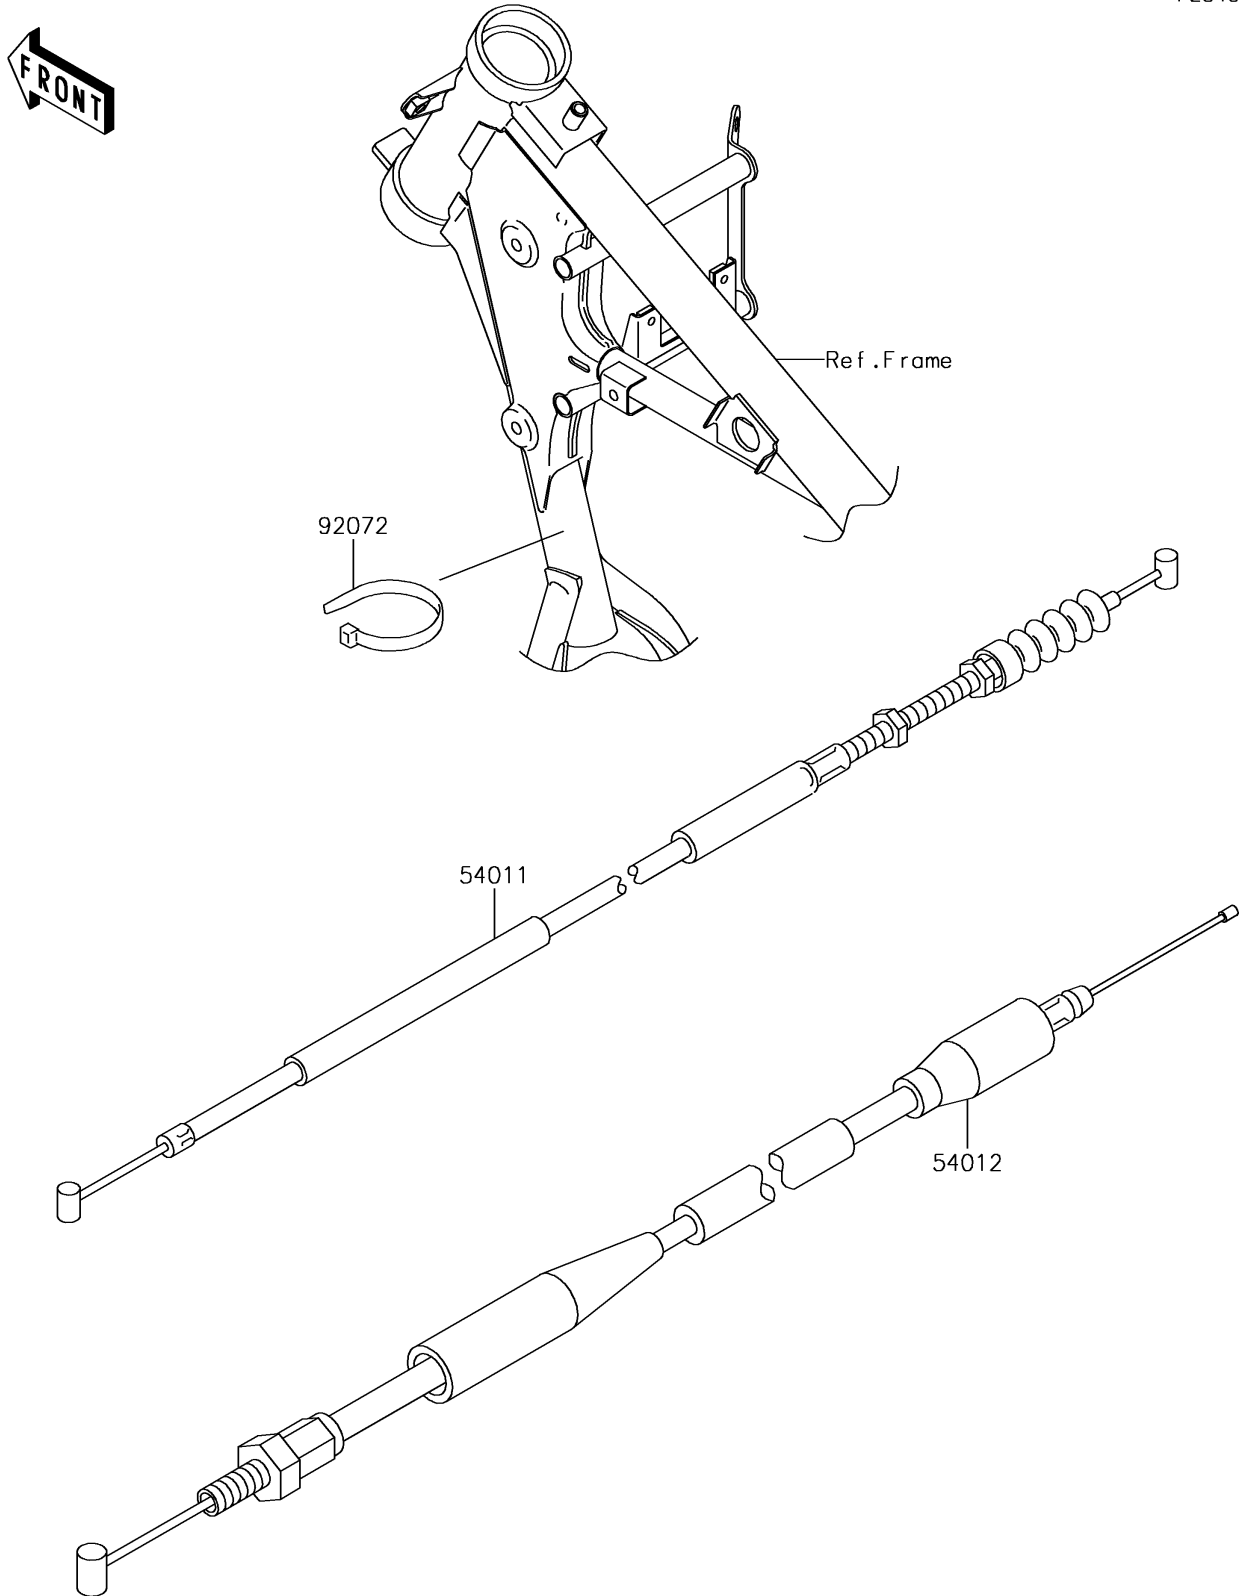

2015 KX™ 65 PARTS DIAGRAM

Cables

F2540

2015 KX™ 65 PARTS LIST

Cables

ITEM NAME	PART NUMBER	QUANTITY
CABLE-CLUTCH (Ref # 54011)	54011-1415	1
CABLE-THROTTLE (Ref # 54012)	54012-0095	1
BAND,L=140 (Ref # 92072)	92072-1293	1