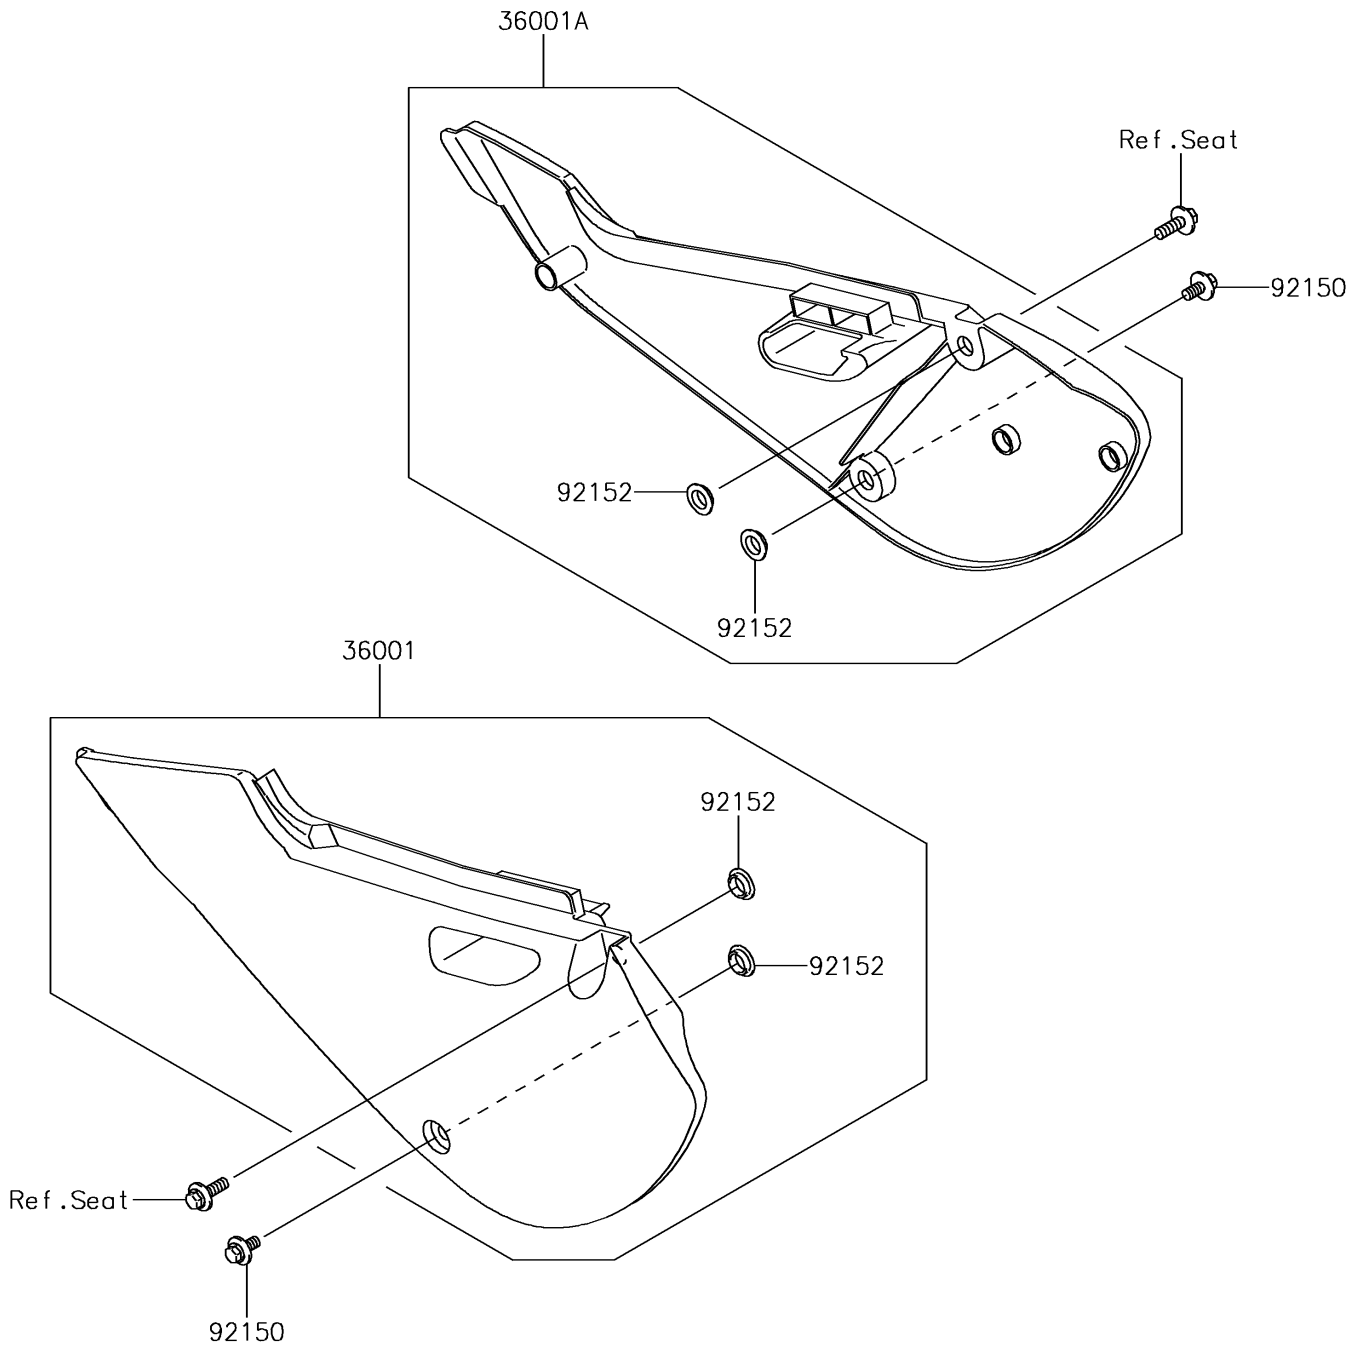

# 2015 KX™ 65 PARTS DIAGRAM

Side Covers

F2611

## 2015 KX™ 65 PARTS LIST

### Side Covers

ITEM NAME	PART NUMBER	QUANTITY
COVER-SIDE,LH,B.WHITE (Ref # 36001)	36001-1639-266	1
COVER-SIDE,RH,B.WHITE (Ref # 36001A)	36001-1667-266	1
BOLT,6X14 (Ref # 92150)	92150-1340	2
COLLAR,8.8X11.2X4 (Ref # 92152)	92152-0909	4