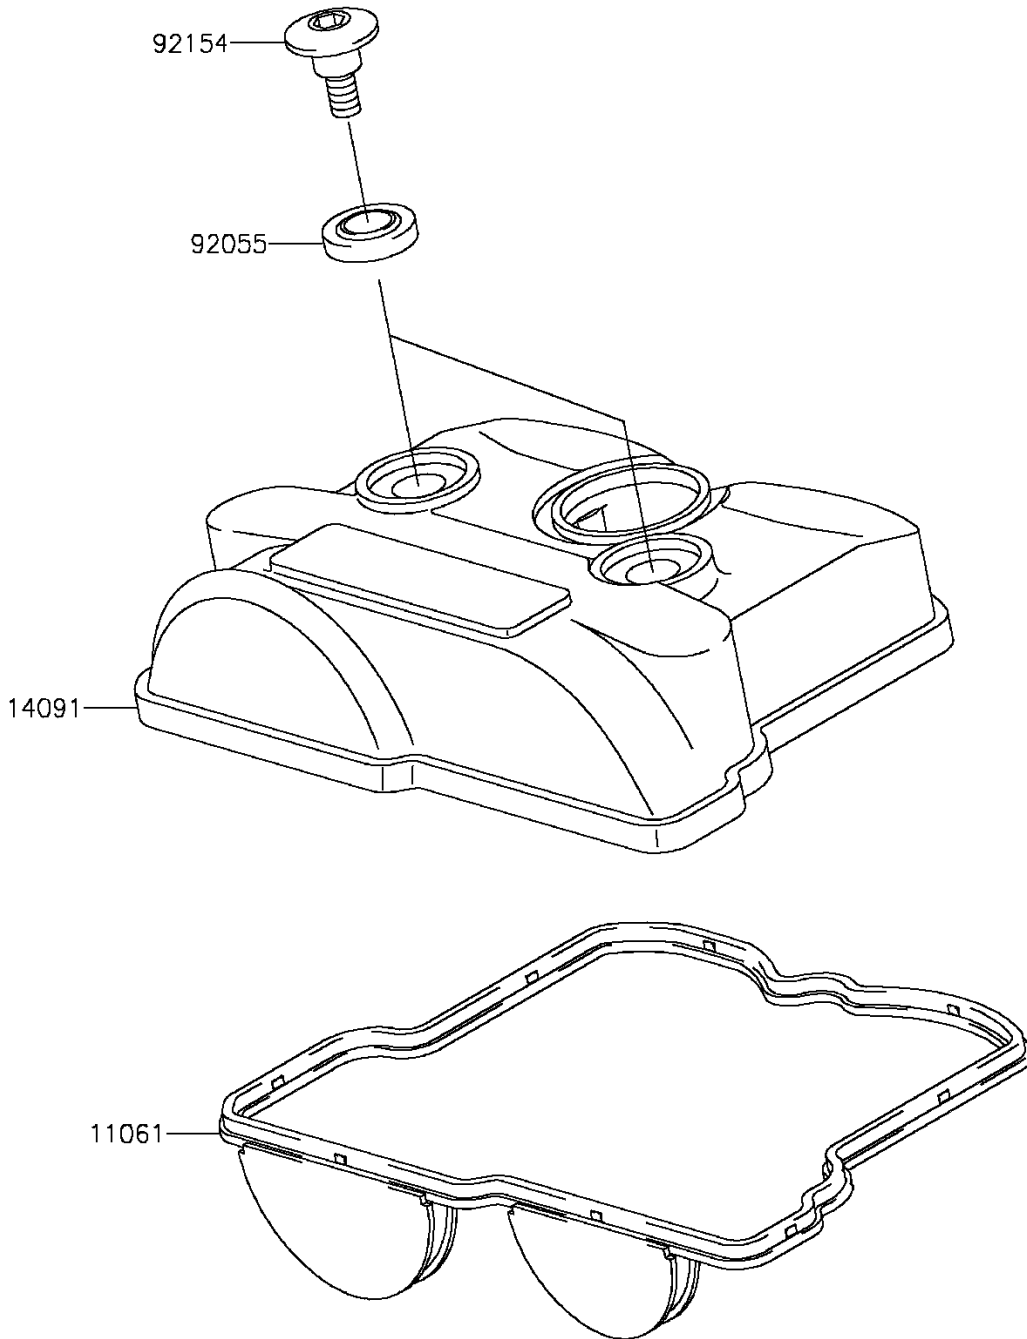

2015 KX™ 250F PARTS DIAGRAM

Cylinder Head Cover

E1112

2015 KX™ 250F PARTS LIST

Cylinder Head Cover

ITEM NAME	PART NUMBER	QUANTITY
GASKET,CYLINDER HEAD (Ref # 11061)	11061-0350	1
COVER,CYLINDER HEAD (Ref # 14091)	14091-1629	1
RING-O,HEAD COVER BOLT (Ref # 92055)	92055-1352	2
BOLT,SOCKET,6MM (Ref # 92154)	92154-0535	2